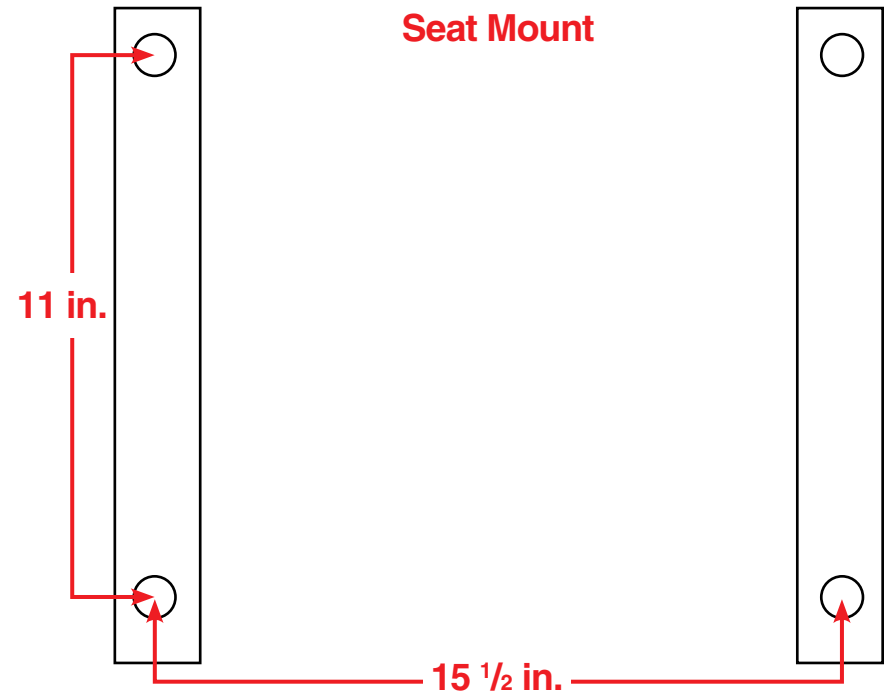

GS-1 High Back Sport Seat Dimensions

Dimensions	Length
A	34 1/2 in.
B	22 in.
C	21 in.
D	22 in.
E	12 in.
F	11 in.
G	31 in.
H	15 1/2 in.
I	9 in.

*These dimensions are given for reference only. Please measure your seat first before cutting or drilling your mounts or floors.