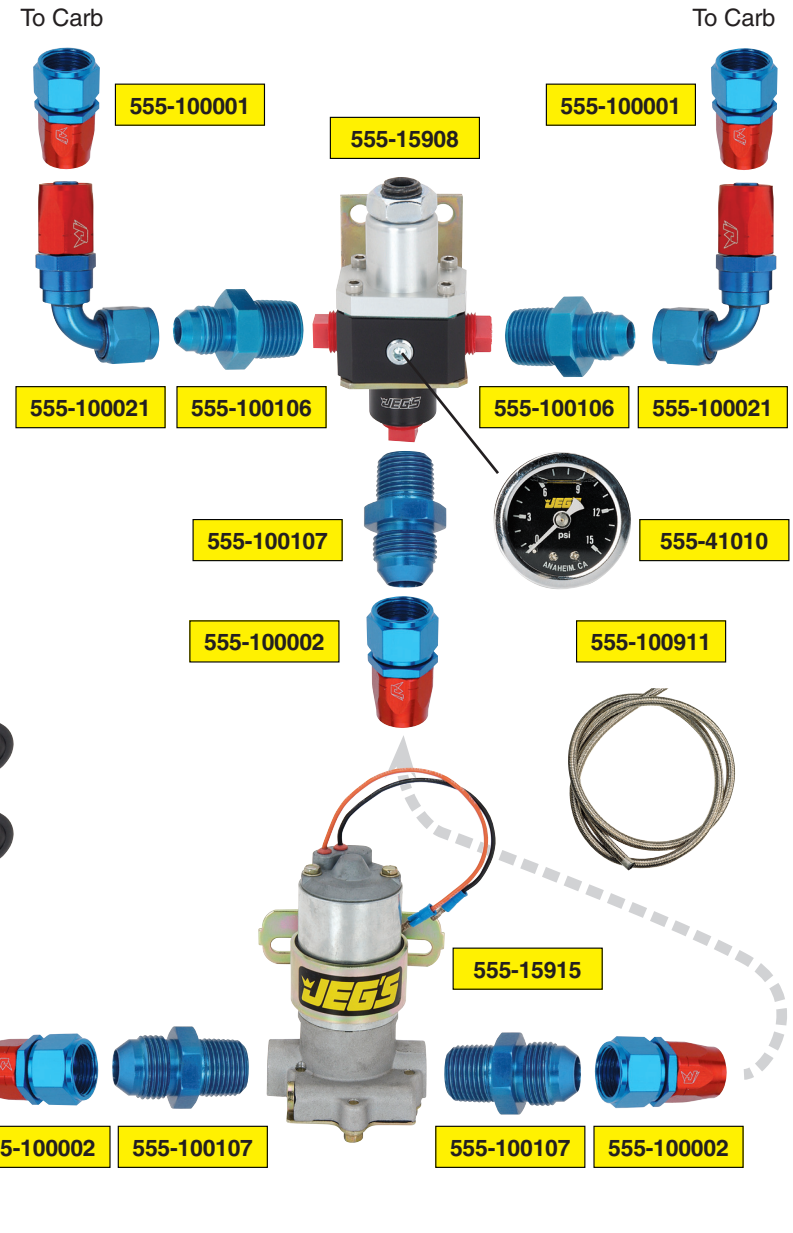

# Installation Instructions for 555-100805 Fuel System Kit

## Kit Includes:

- |                                       |                                       |
|---------------------------------------|---------------------------------------|
| (1) 555-100022 #8 90° Hose End        | (2) 555-100021 #6 90° Hose End        |
| (5) 555-100002 #8 Straight Hose End   | (2) 555-100001 #6 Straight Hose End   |
| (5) 555-100107 #8 to 3/8 NPT Straight | (2) 555-100106 #6 to 3/8 NPT Straight |
| (1) 555-100923 #8 Hose 15ft           | (1) 555-100911 #6 Hose 6ft            |
| (1) 555-82036 #8 Cushion Clamps       | (1) 555-15908 Regulator               |
| (1) 555-15170 Fuel Filter             | (1) 555-41010 0-15 PSI Gauge          |
| (1) 555-15915 Fuel Pump               |                                       |