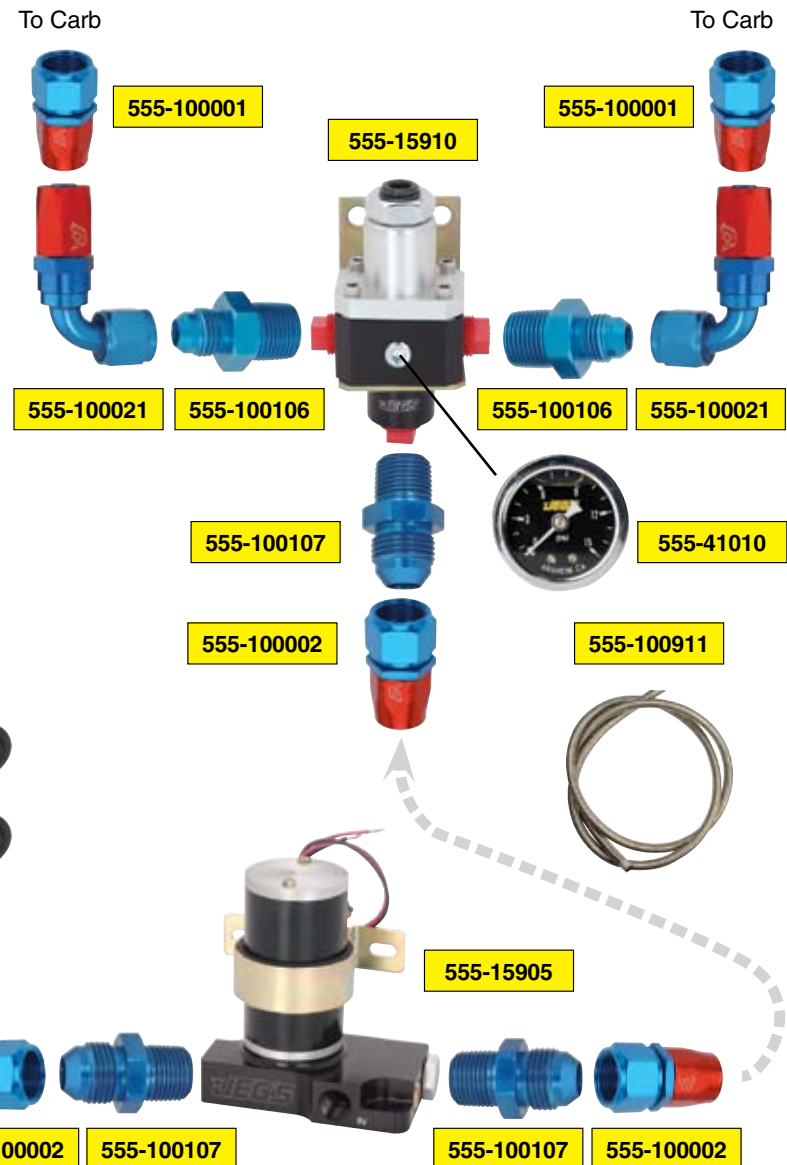

# Installation Instructions for 555-100807 Fuel System Kit

## Kit Includes:

- |                                       |                                       |
|---------------------------------------|---------------------------------------|
| (1) 555-100022 #8 90° Hose End        | (2) 555-100021 #6 90° Hose End        |
| (5) 555-100002 #8 Straight Hose End   | (2) 555-100001 #6 Straight Hose End   |
| (5) 555-100107 #8 to 3/8 NPT Straight | (2) 555-100106 #6 to 3/8 NPT Straight |
| (1) 555-100923 #8 Hose 15ft           | (1) 555-100911 #6 Hose 6ft            |
| (1) 555-82036 #8 Cushion Clamps       | (1) 555-15910 Regulator               |
| (1) 555-15170 Fuel Filter             | (1) 555-41010 0-15 PSI Gauge          |
| (1) 555-15905 Fuel Pump               |                                       |

Fuel Cell Not Included

555-100923

555-82036

555-15170

555-15170

555-15905

555-15905

555-100022

555-100002

555-100107

555-100107

555-100002

555-100002

555-100107

555-100107

555-100002