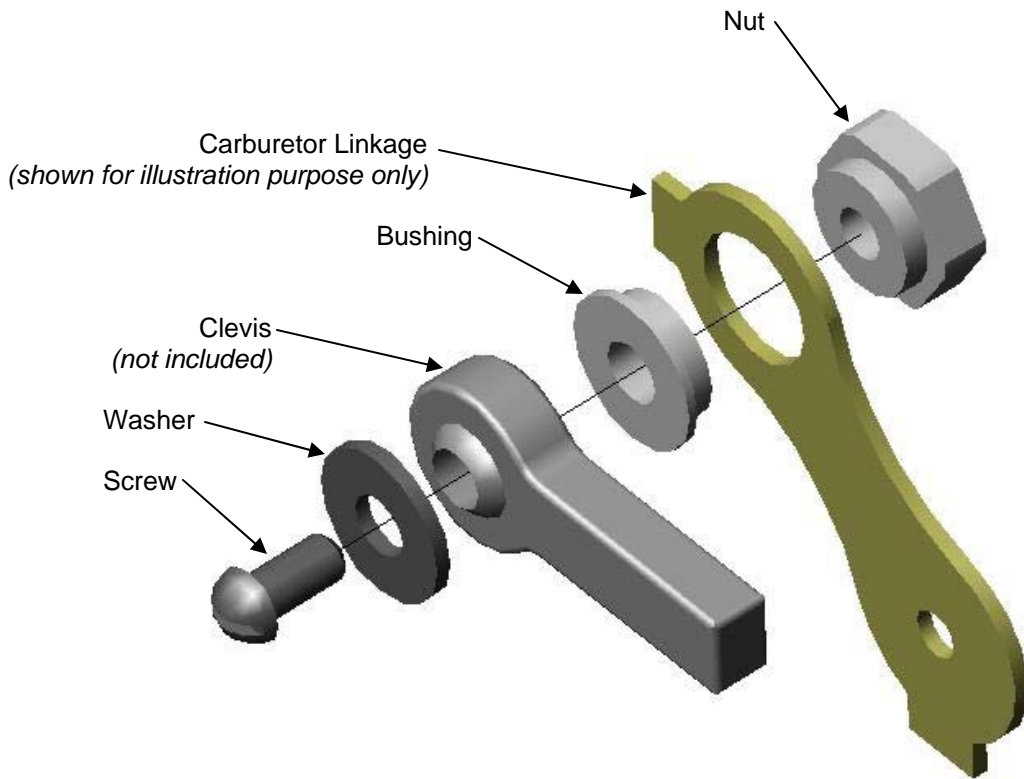

**Installation Instructions for 15218 & 15219
Carb. Bushing (For Holley® 4150 style carburetors)**

1-800-345-4545 jeps.com