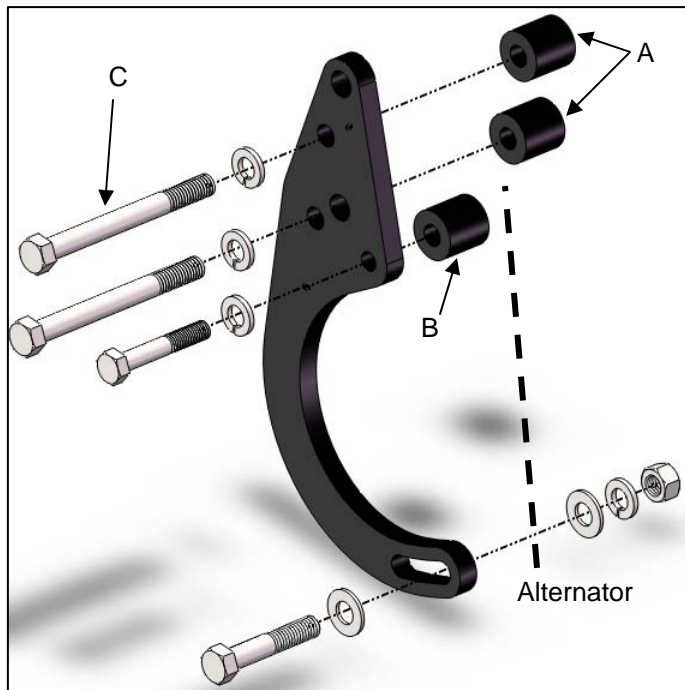

Installation Instructions for 50601

SB/BB-Chevy Low-Mount Alternator Kit

For Alternators: 555-10170, 358-2025 & 358-2026

Description	QTY	SB-Chevy		BB-Chevy	
		10170	2025/2026	10170	2025/2026
Bracket - Alt Mount - SBC/BBC LH	1	X	X	X	X
Spacer - 2.570" - for 3/8" Bolt	2	A	A		
Spacer - 0.940" - for 3/8" Bolt	1	B	B		
3/8"-16 x 3-3/4" Bolt	2	C	C		
Spacer - 2.570" - for 7/16" Bolt	2			D	D
Spacer - 0.940" - for 7/16" Bolt	1			E	E
7/16"-14 x 3-3/4" Bolt	2			F	F
7/16" Lock Washer	2			G	G
M8 x 50 Bolt	1	X	X	X	X
5/16" Lock Washers	1	X	X	X	X
3/8"-16 x 2" Bolt	1	X	X	X	X
3/8" Lock Washers	3	X	X	X	X
3/8" Flat Washers	2	X	X	X	X
3/8" Nut	1	X	X	X	X

Small Block

Big Block