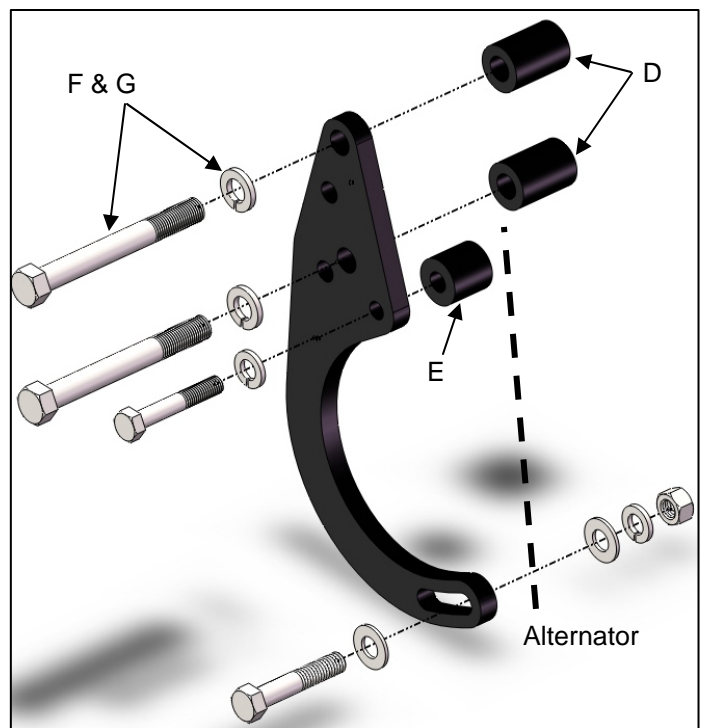

Installation Instructions for 50601

SB/BB-Chevy Low-Mount Alternator Kit

For Alternators: 555-10170, 358-2025 & 358-2026

Description	QTY	SB-Chevy		BB-Chevy	
		10170	2025/2026	10170	2025/2026
Bracket - Alt Mount - SBC/BBC LH	1	X	X	X	X
Spacer - 2.570" - for 3/8" Bolt	2	A	A		
Spacer - 0.940" - for 3/8" Bolt	1	B	B		
3/8"-16 x 3-3/4" Bolt	2	C	C		
Spacer - 2.570" - for 7/16" Bolt	2			D	D
Spacer - 0.940" - for 7/16" Bolt	1			E	E
7/16"-14 x 3-3/4" Bolt	2			F	F
7/16" Lock Washer	2			G	G
M8 x 50 Bolt	1	X	X	X	X
5/16" Lock Washers	1	X	X	X	X
3/8"-16 x 2" Bolt	1	X	X	X	X
3/8" Lock Washers	3	X	X	X	X
3/8" Flat Washers	2	X	X	X	X
3/8" Nut	1	X	X	X	X

Small Block

Big Block