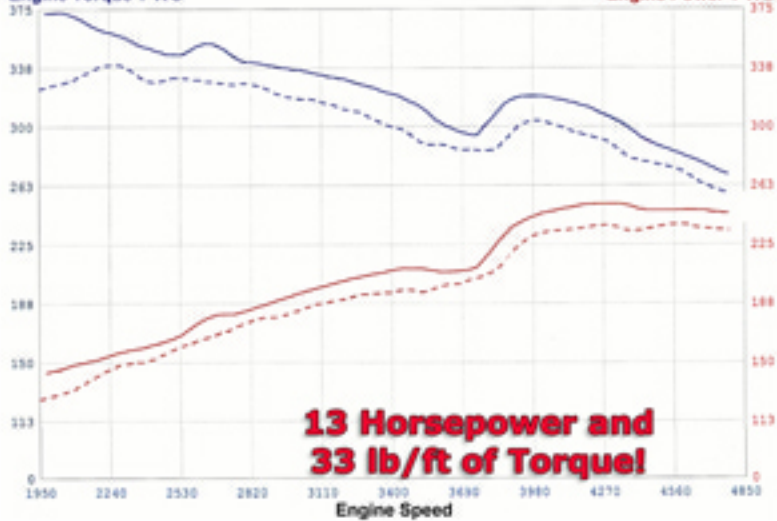

Engine Torque T WC

Engine Power T WC

**13 Horsepower and  
33 lb/ft of Torque!**