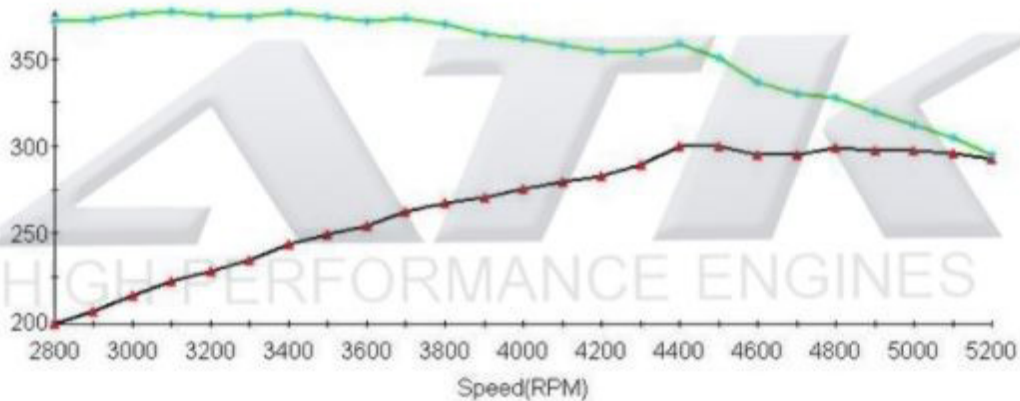

Corrected Performance Graph

CorHP(Hp) 1/3/2007 Sweep *** CorTorg(lb-ft) 1/3/2007 Sweep ***