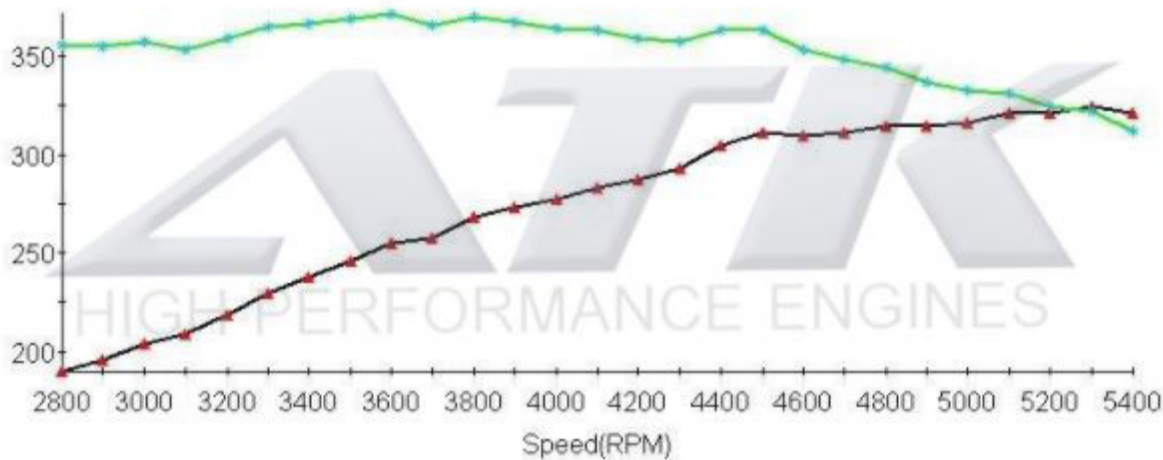

Corrected Performance Graph

—▲— CorrHP(Hp) 6/30/2006 Sweep *

—◆— CorrTorg(ft-lbs) 6/30/2006 Sweep *