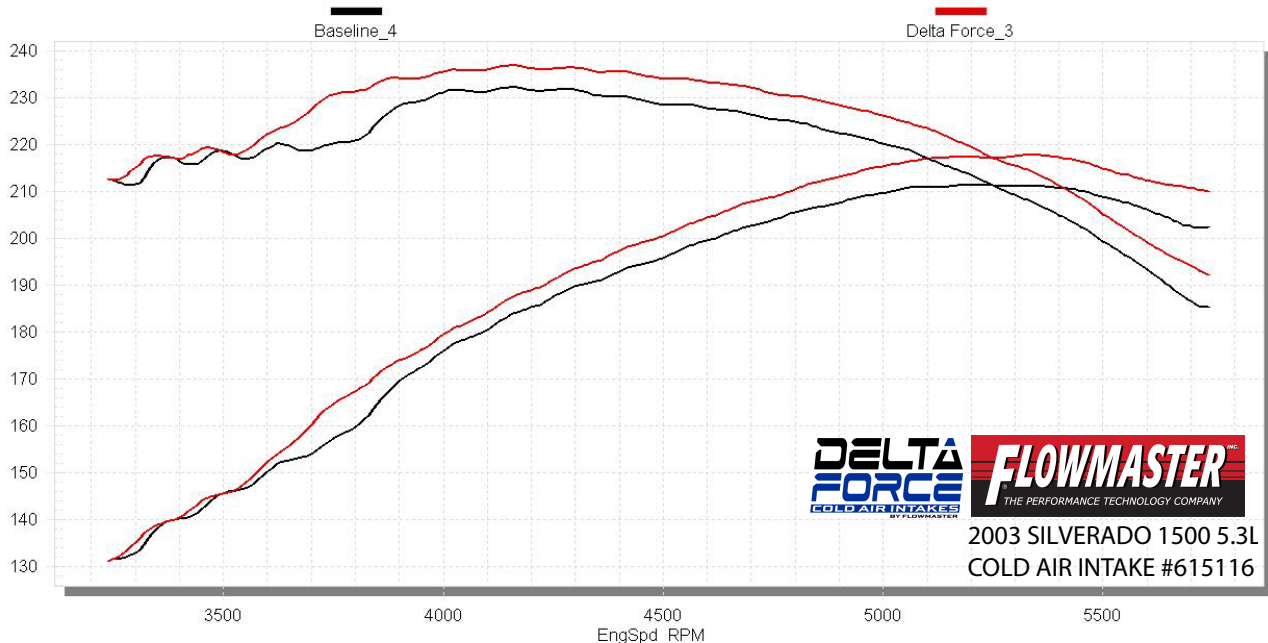

# STP Corrected Wheel Power vs. RPM

Baseline\_4, Delta Force\_3,

**DELTA  
FORCE**  
GOLD AIR INTAKES  
BY FLOWMASTER

**FLOWMASTER**  
THE PERFORMANCE TECHNOLOGY COMPANY

2003 SILVERADO 1500 5.3L  
COLD AIR INTAKE #615116