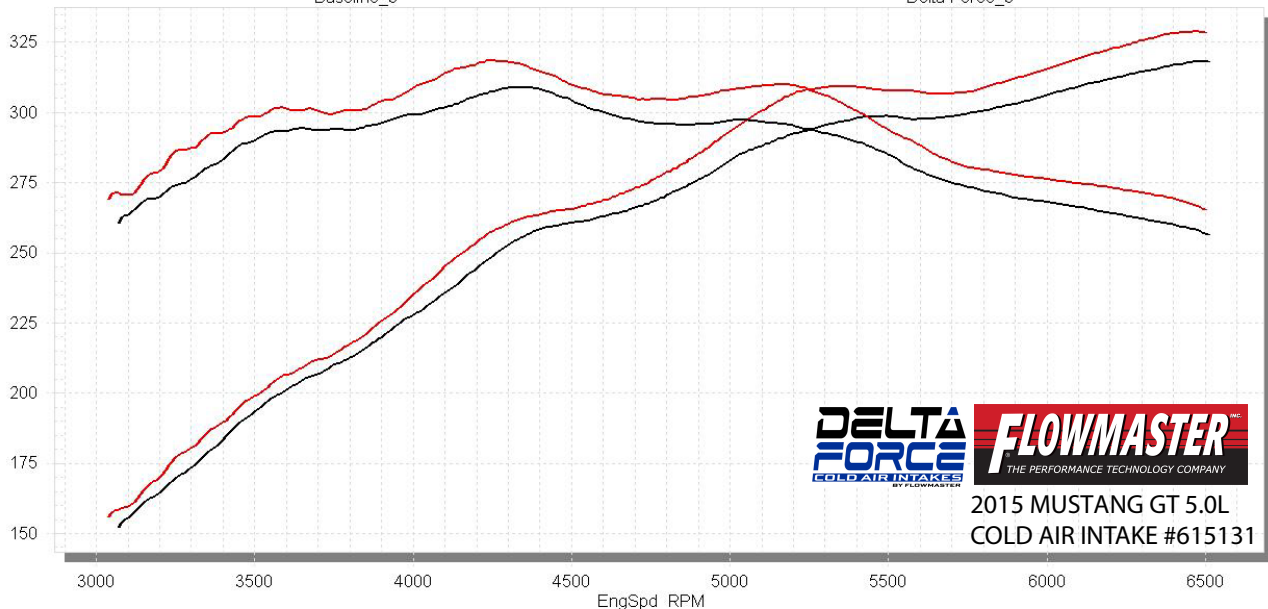

STP Corrected Wheel Power vs. RPM

Baseline_3, Delta Force_3,

Baseline_3

Delta Force_3

DELTA FORCE
GOLD AIR INTAKES
BY FLOWMASTER

FLOWMASTER
THE PERFORMANCE TECHNOLOGY COMPANY

2015 MUSTANG GT 5.0L
COLD AIR INTAKE #615131