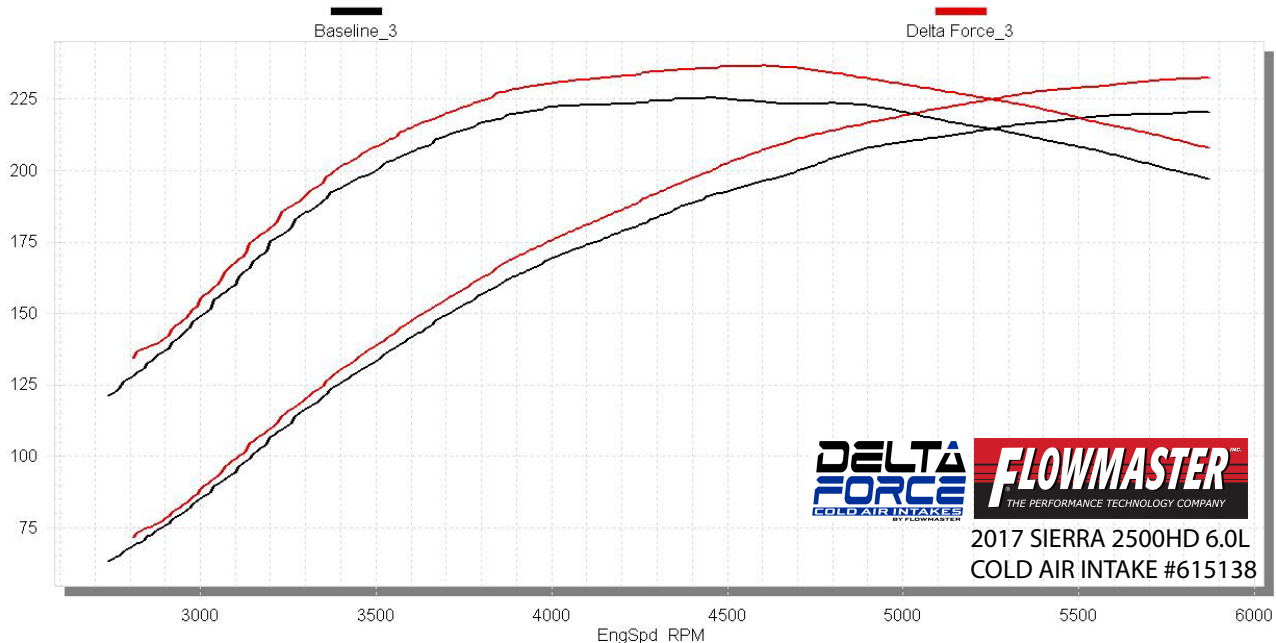

STP Corrected Wheel Power vs. RPM

Baseline_3, Delta Force_3,

2017 SIERRA 2500HD 6.0L
COLD AIR INTAKE #615138