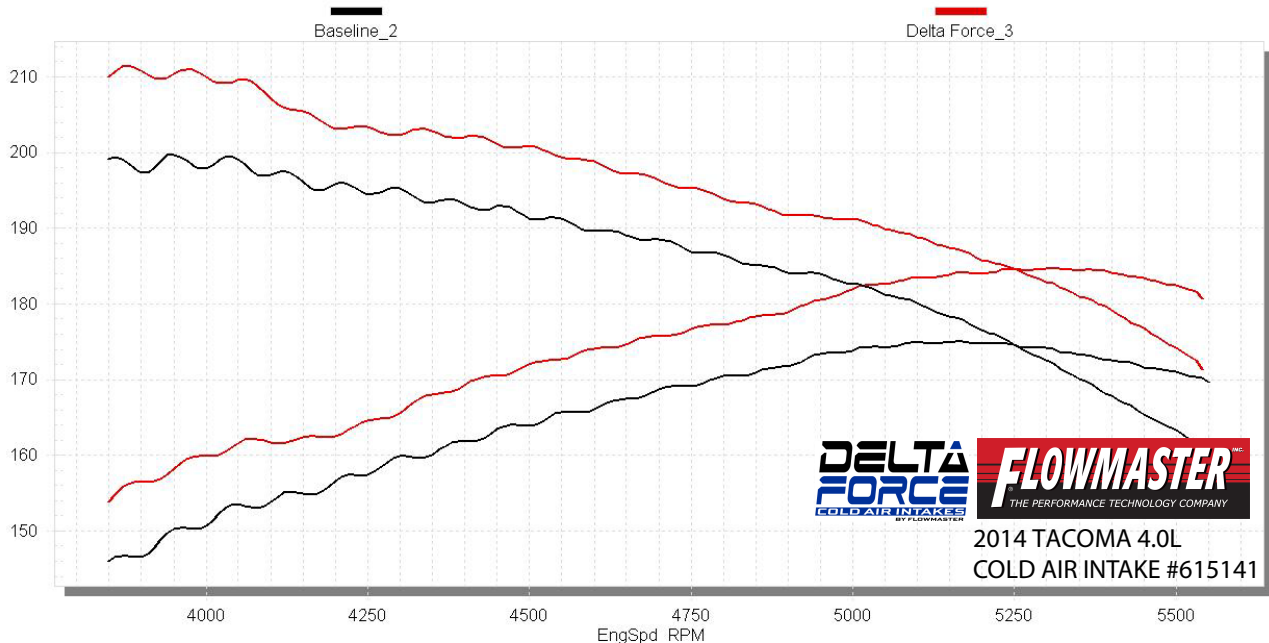

# STP Corrected Wheel Power vs. RPM

Baseline\_2, Delta Force\_3,

**DELTA FORCE**  
COLD AIR INTAKES  
BY FLOWMASTER

**FLOWMASTER**  
THE PERFORMANCE TECHNOLOGY COMPANY

2014 TACOMA 4.0L  
COLD AIR INTAKE #615141