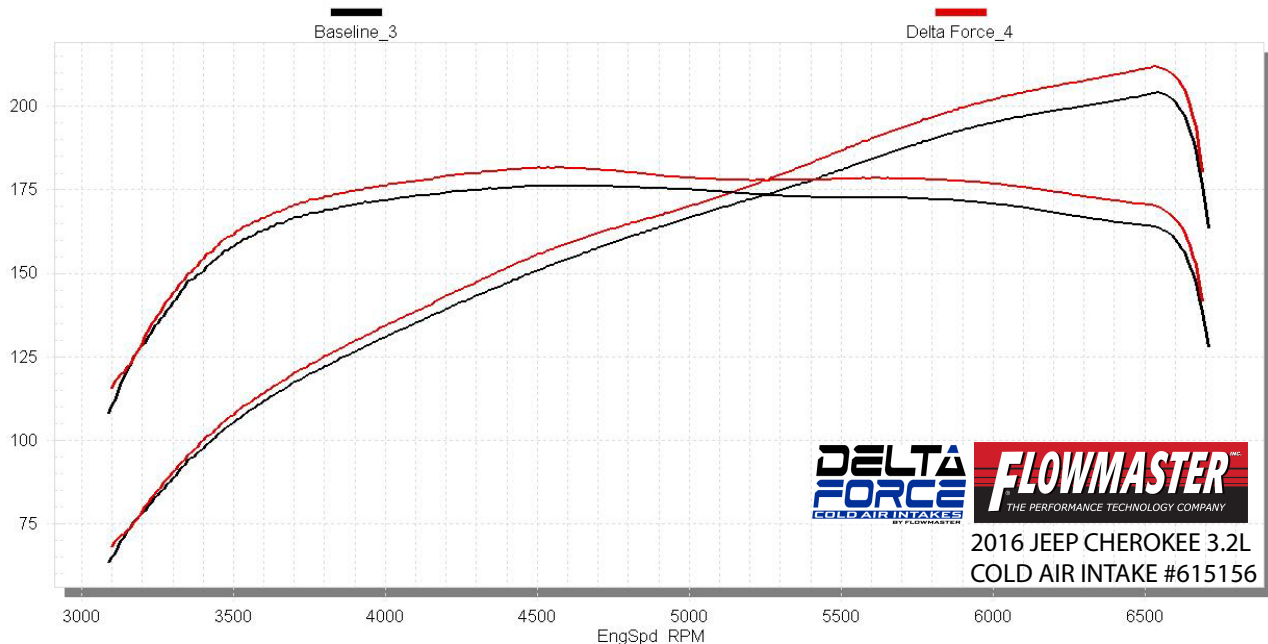

# STP Corrected Wheel Power vs. RPM

Baseline\_3, Delta Force\_4,

**DELTA FORCE**  
COLD AIR INTAKES  
BY FLOWMASTER

**FLOWMASTER**<sup>INC.</sup>  
THE PERFORMANCE TECHNOLOGY COMPANY

2016 JEEP CHEROKEE 3.2L  
COLD AIR INTAKE #615156