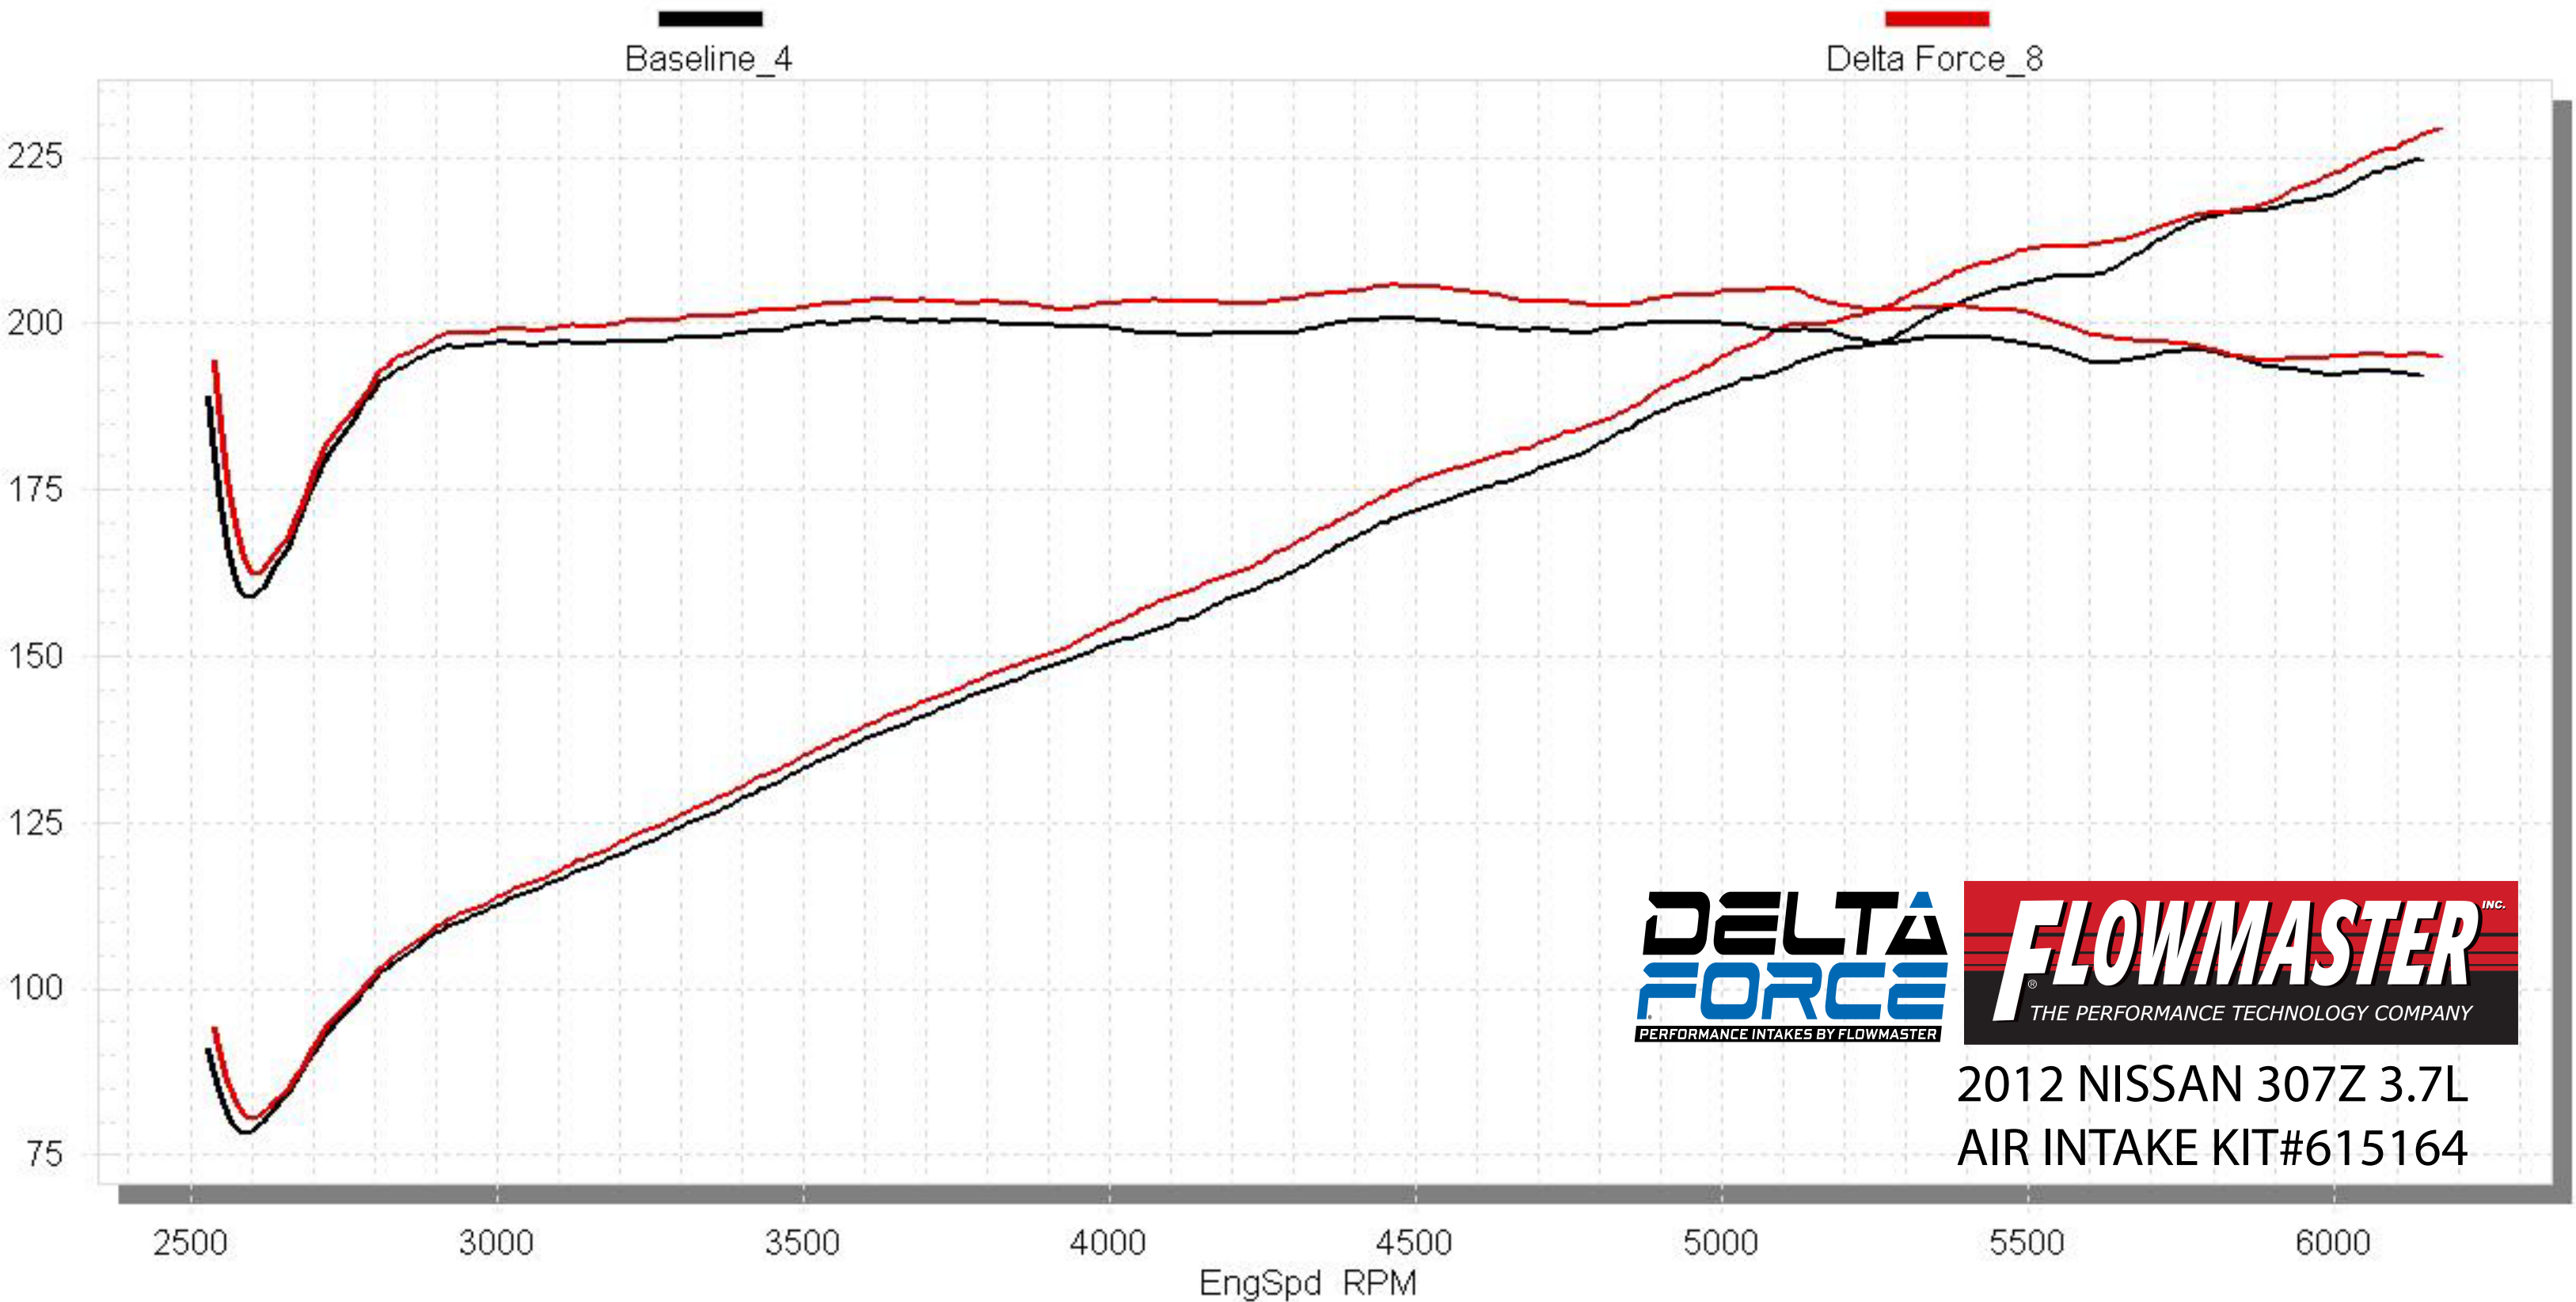

STP Corrected Wheel Power vs. RPM

Baseline_4, Delta Force_8,

Baseline_4

Delta Force_8

2012 NISSAN 307Z 3.7L
AIR INTAKE KIT#615164