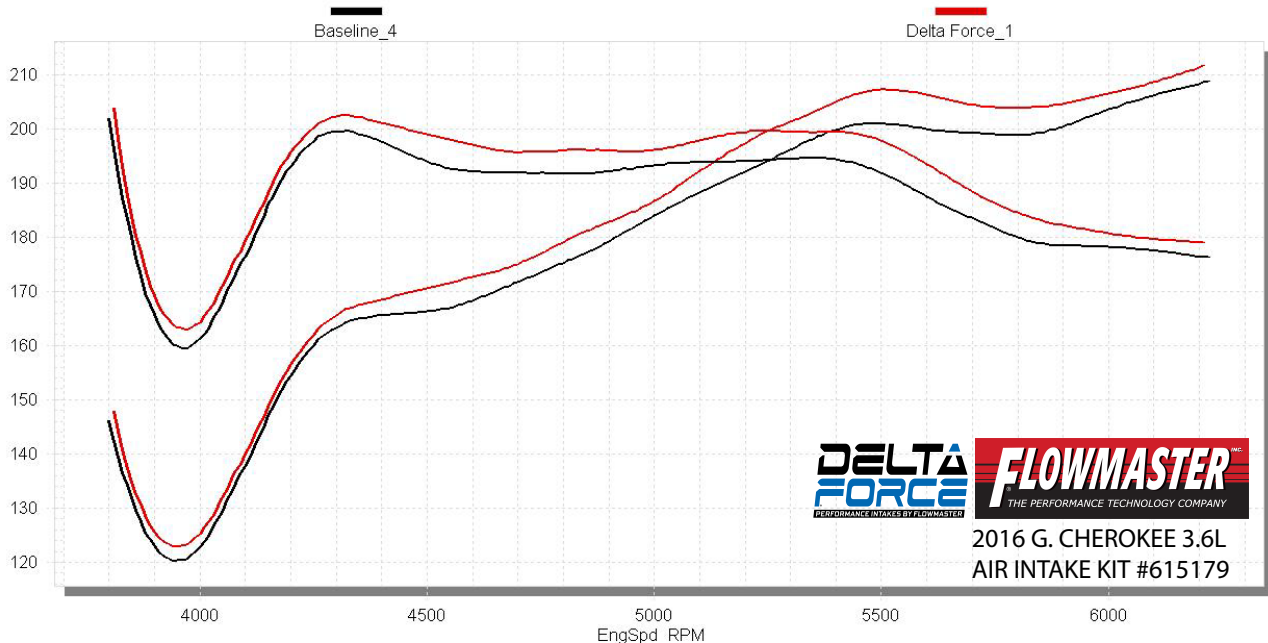

# STP Corrected Wheel Power vs. RPM

Baseline\_4, Delta Force\_1,

**DELTA FORCE**  
PERFORMANCE INTAKES BY FLOWMASTER

**FLOWMASTER**  
THE PERFORMANCE TECHNOLOGY COMPANY

2016 G. CHEROKEE 3.6L  
AIR INTAKE KIT #615179