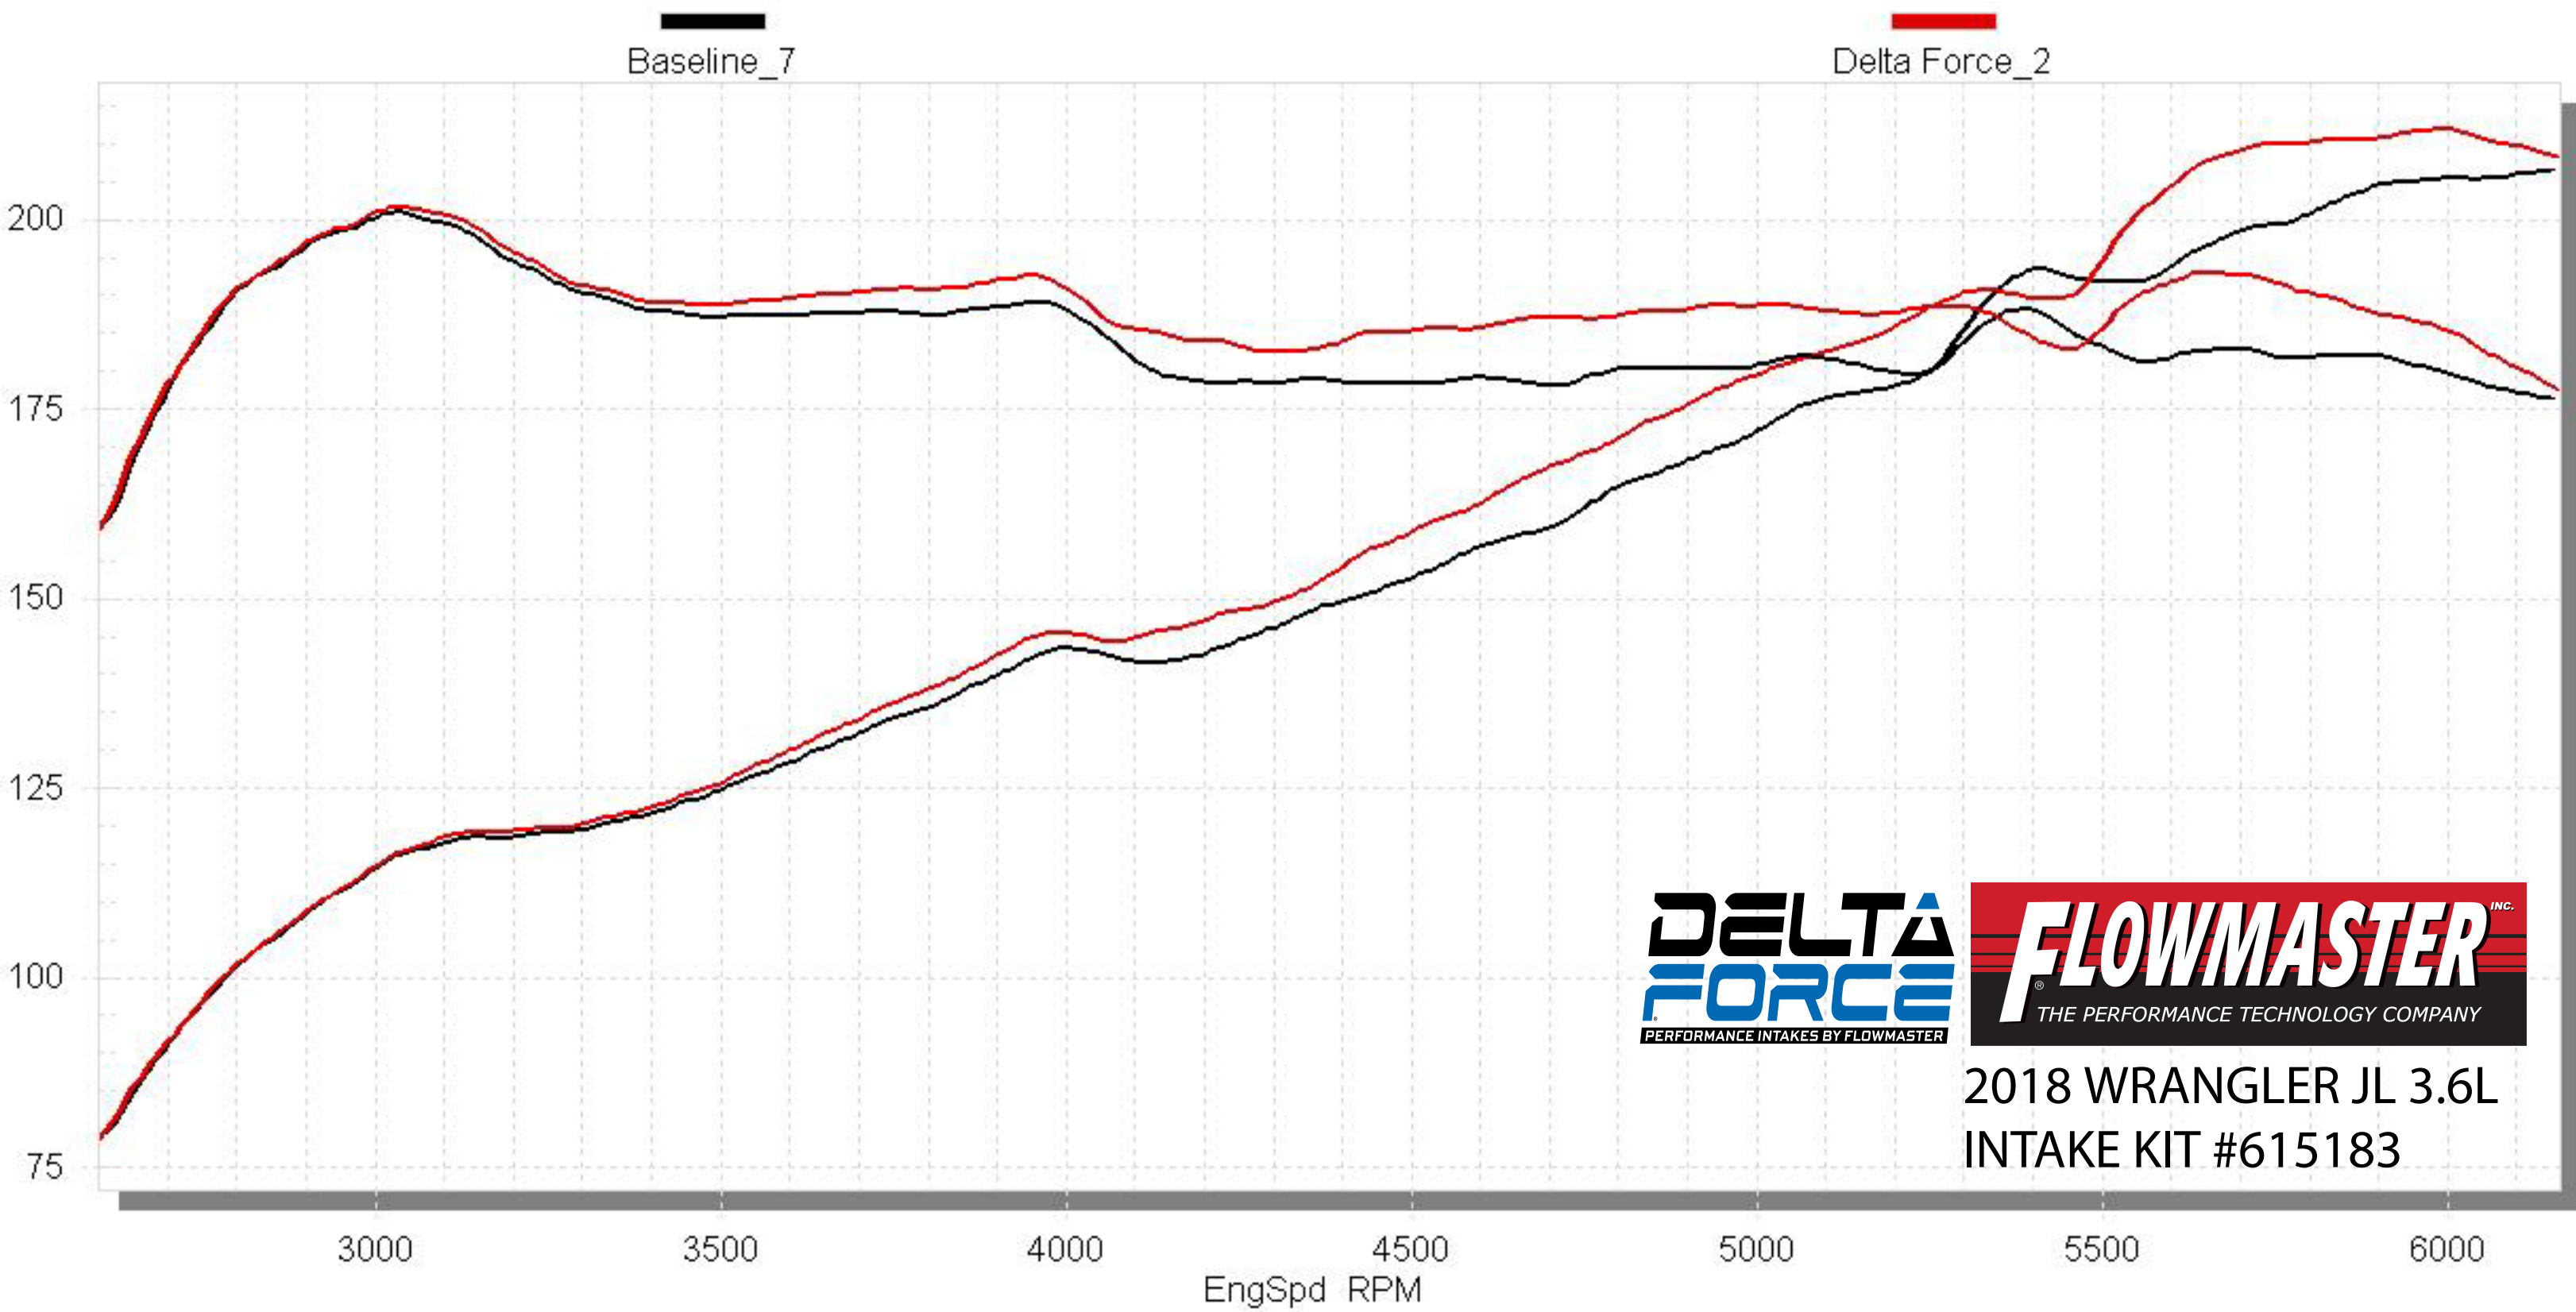

STP Corrected Wheel Power vs. RPM

Baseline_7, Delta Force_2,

Baseline_7

Delta Force_2

2018 WRANGLER JL 3.6L
INTAKE KIT #615183