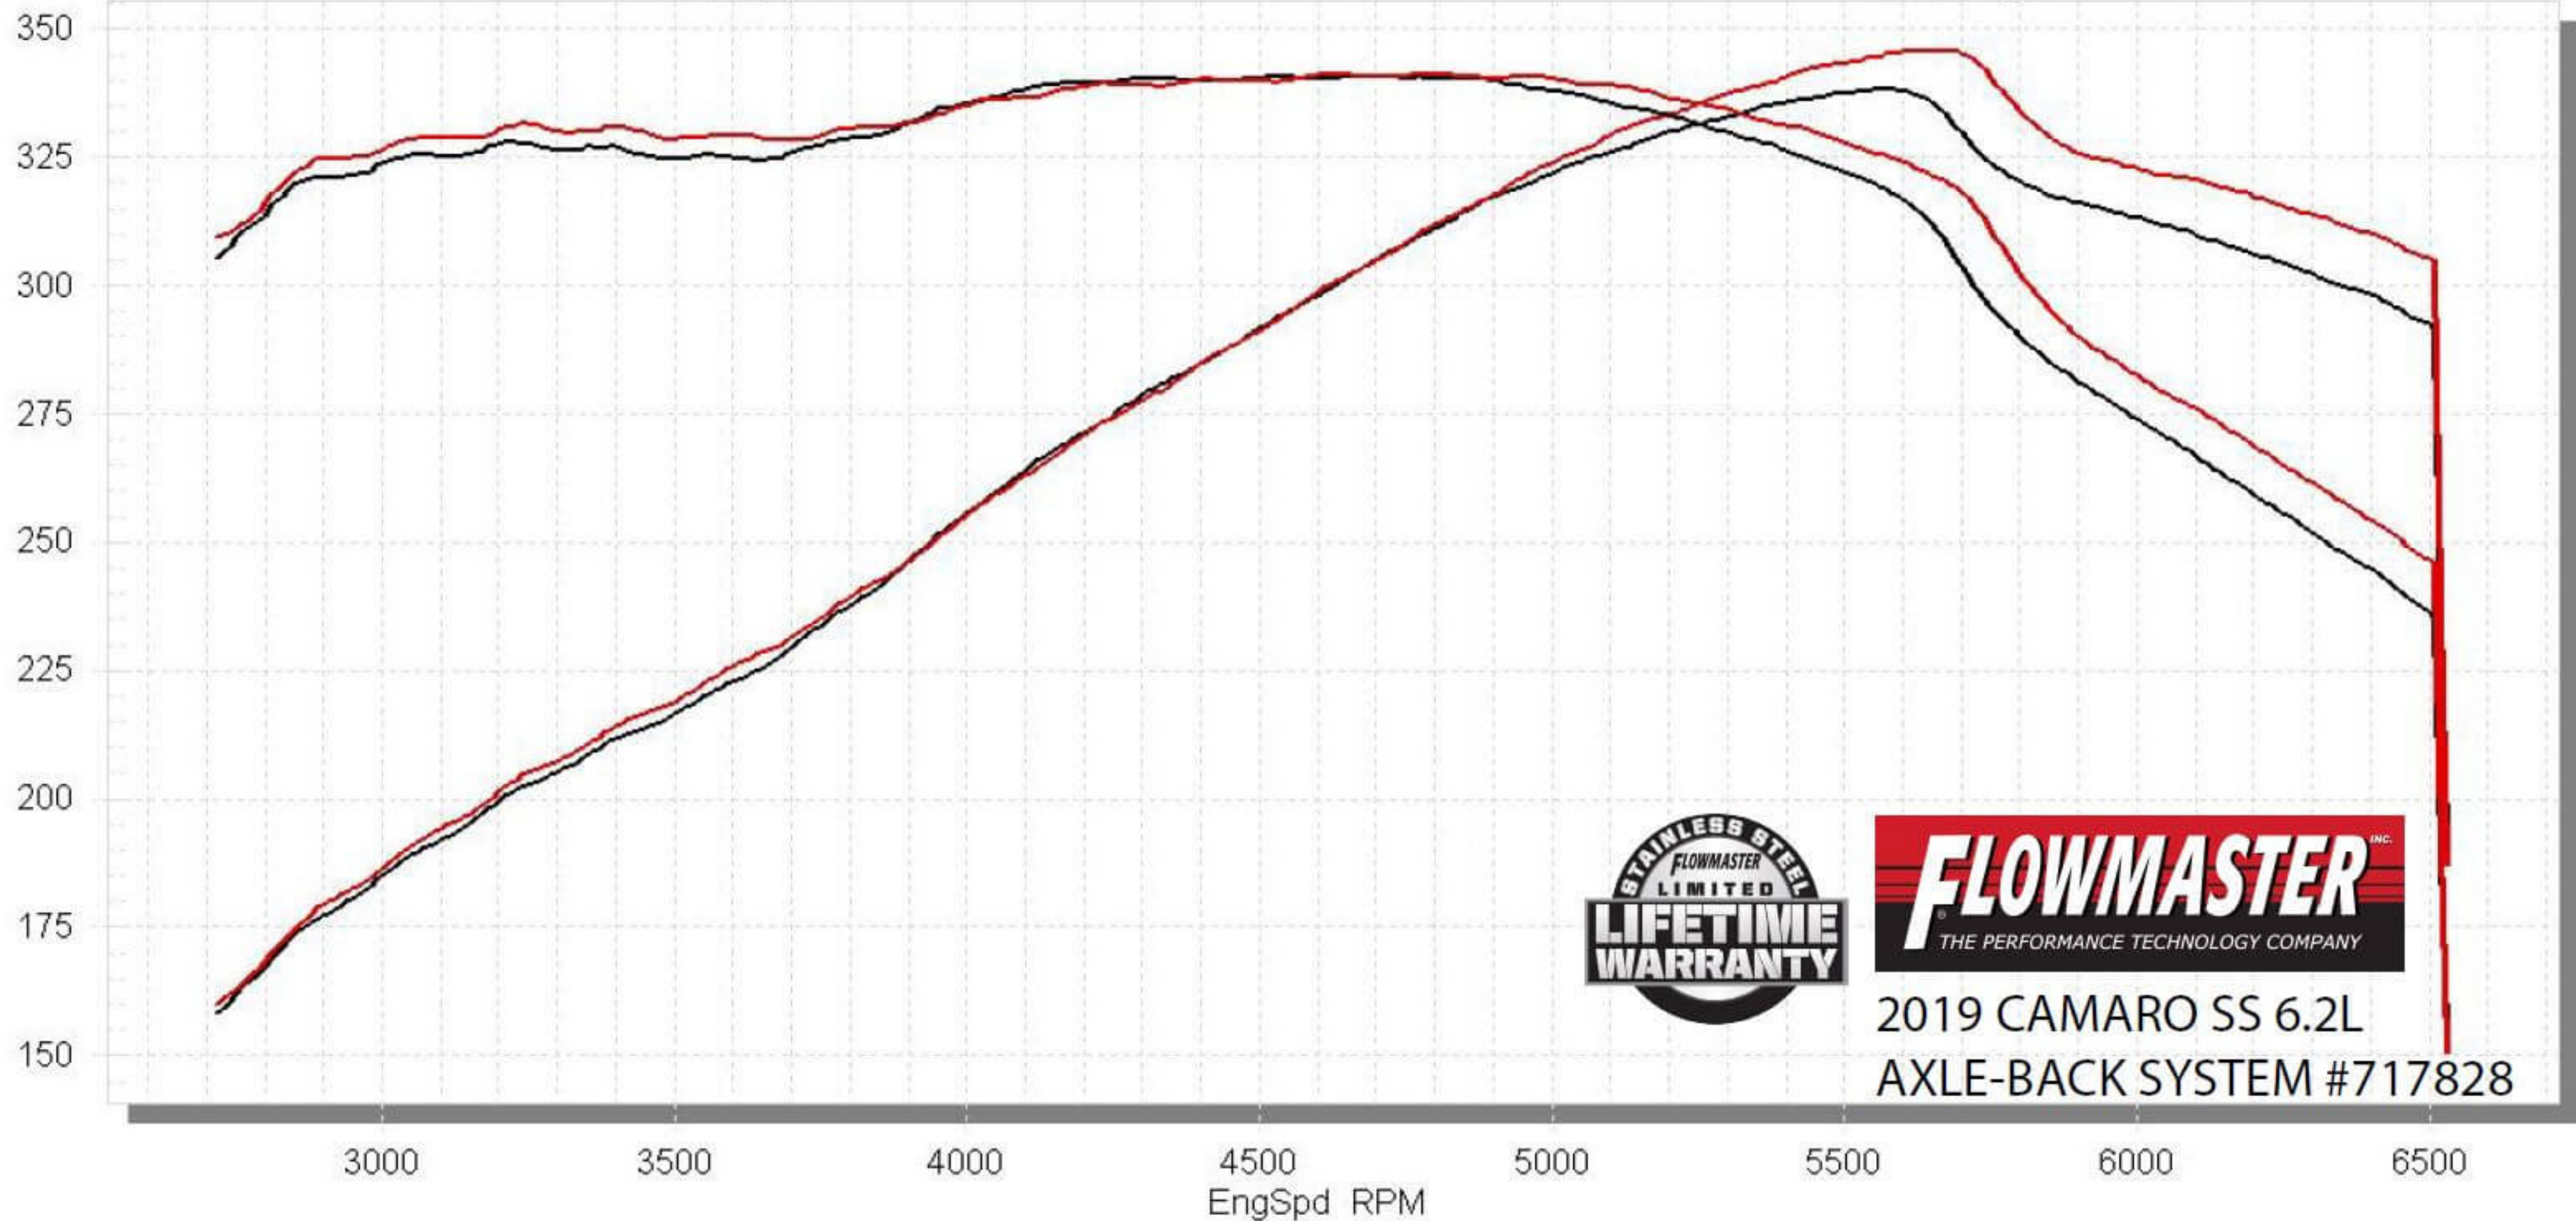

STP Corrected Wheel Power vs. RPM

Baseline_8, Axle-back_7,

Baseline_8

Axle-back_7

2019 CAMARO SS 6.2L
AXLE-BACK SYSTEM #717828