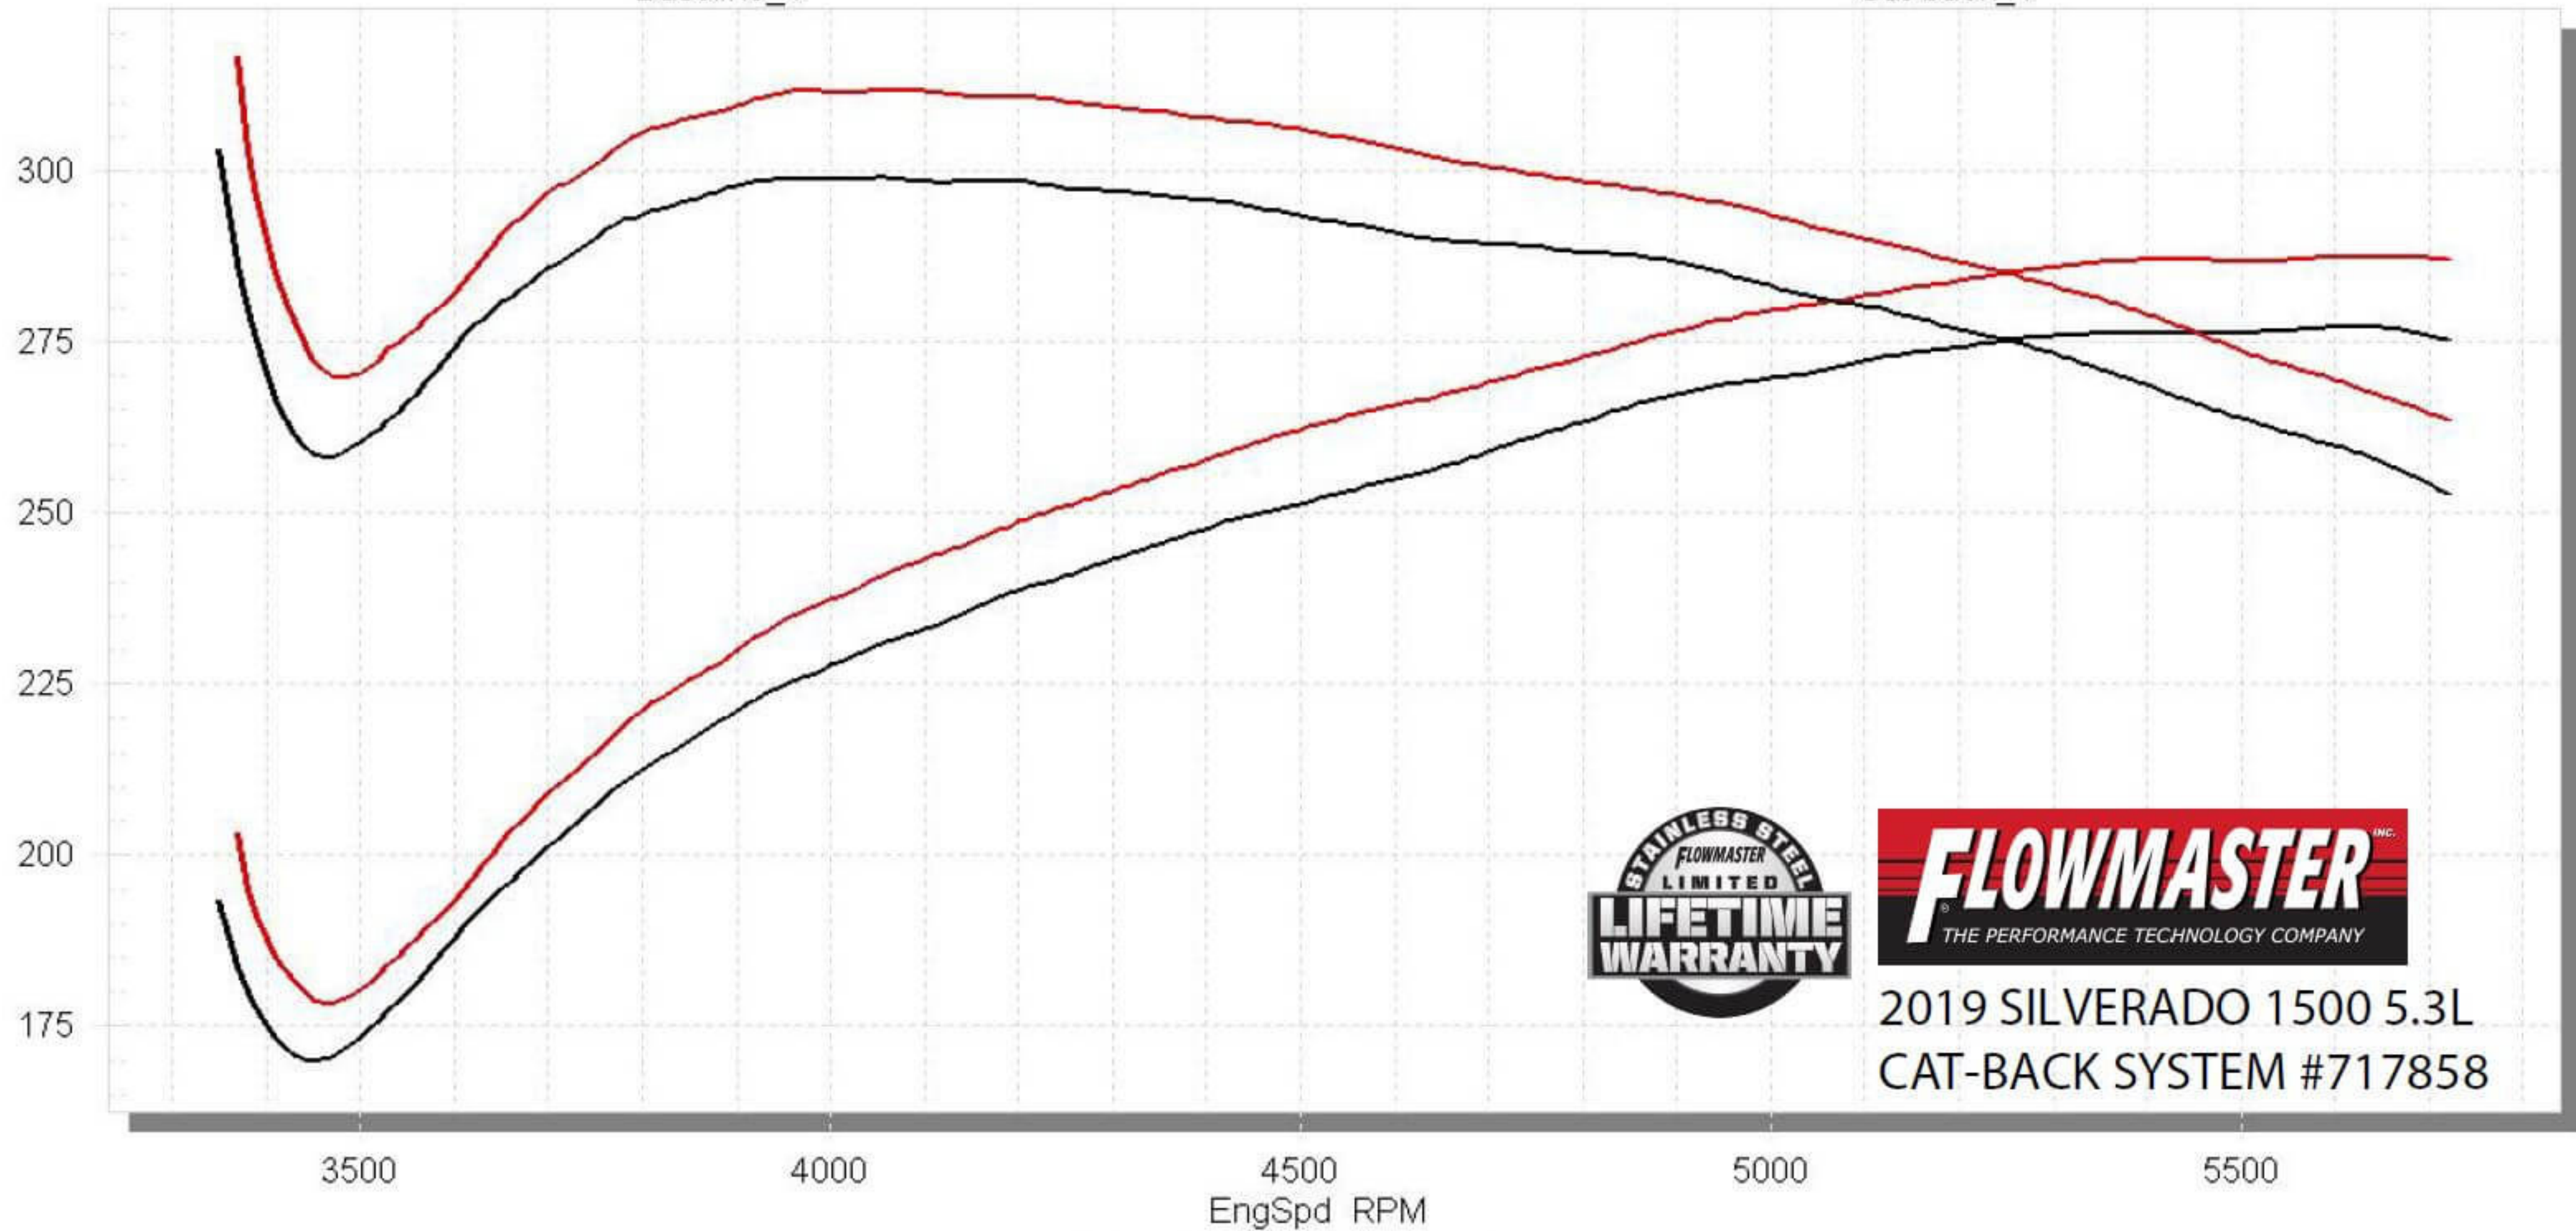

STP Corrected Wheel Power vs. RPM

Baseline_4, Cat-back_4,

Baseline_4

Cat-back_4

2019 SILVERADO 1500 5.3L
CAT-BACK SYSTEM #717858