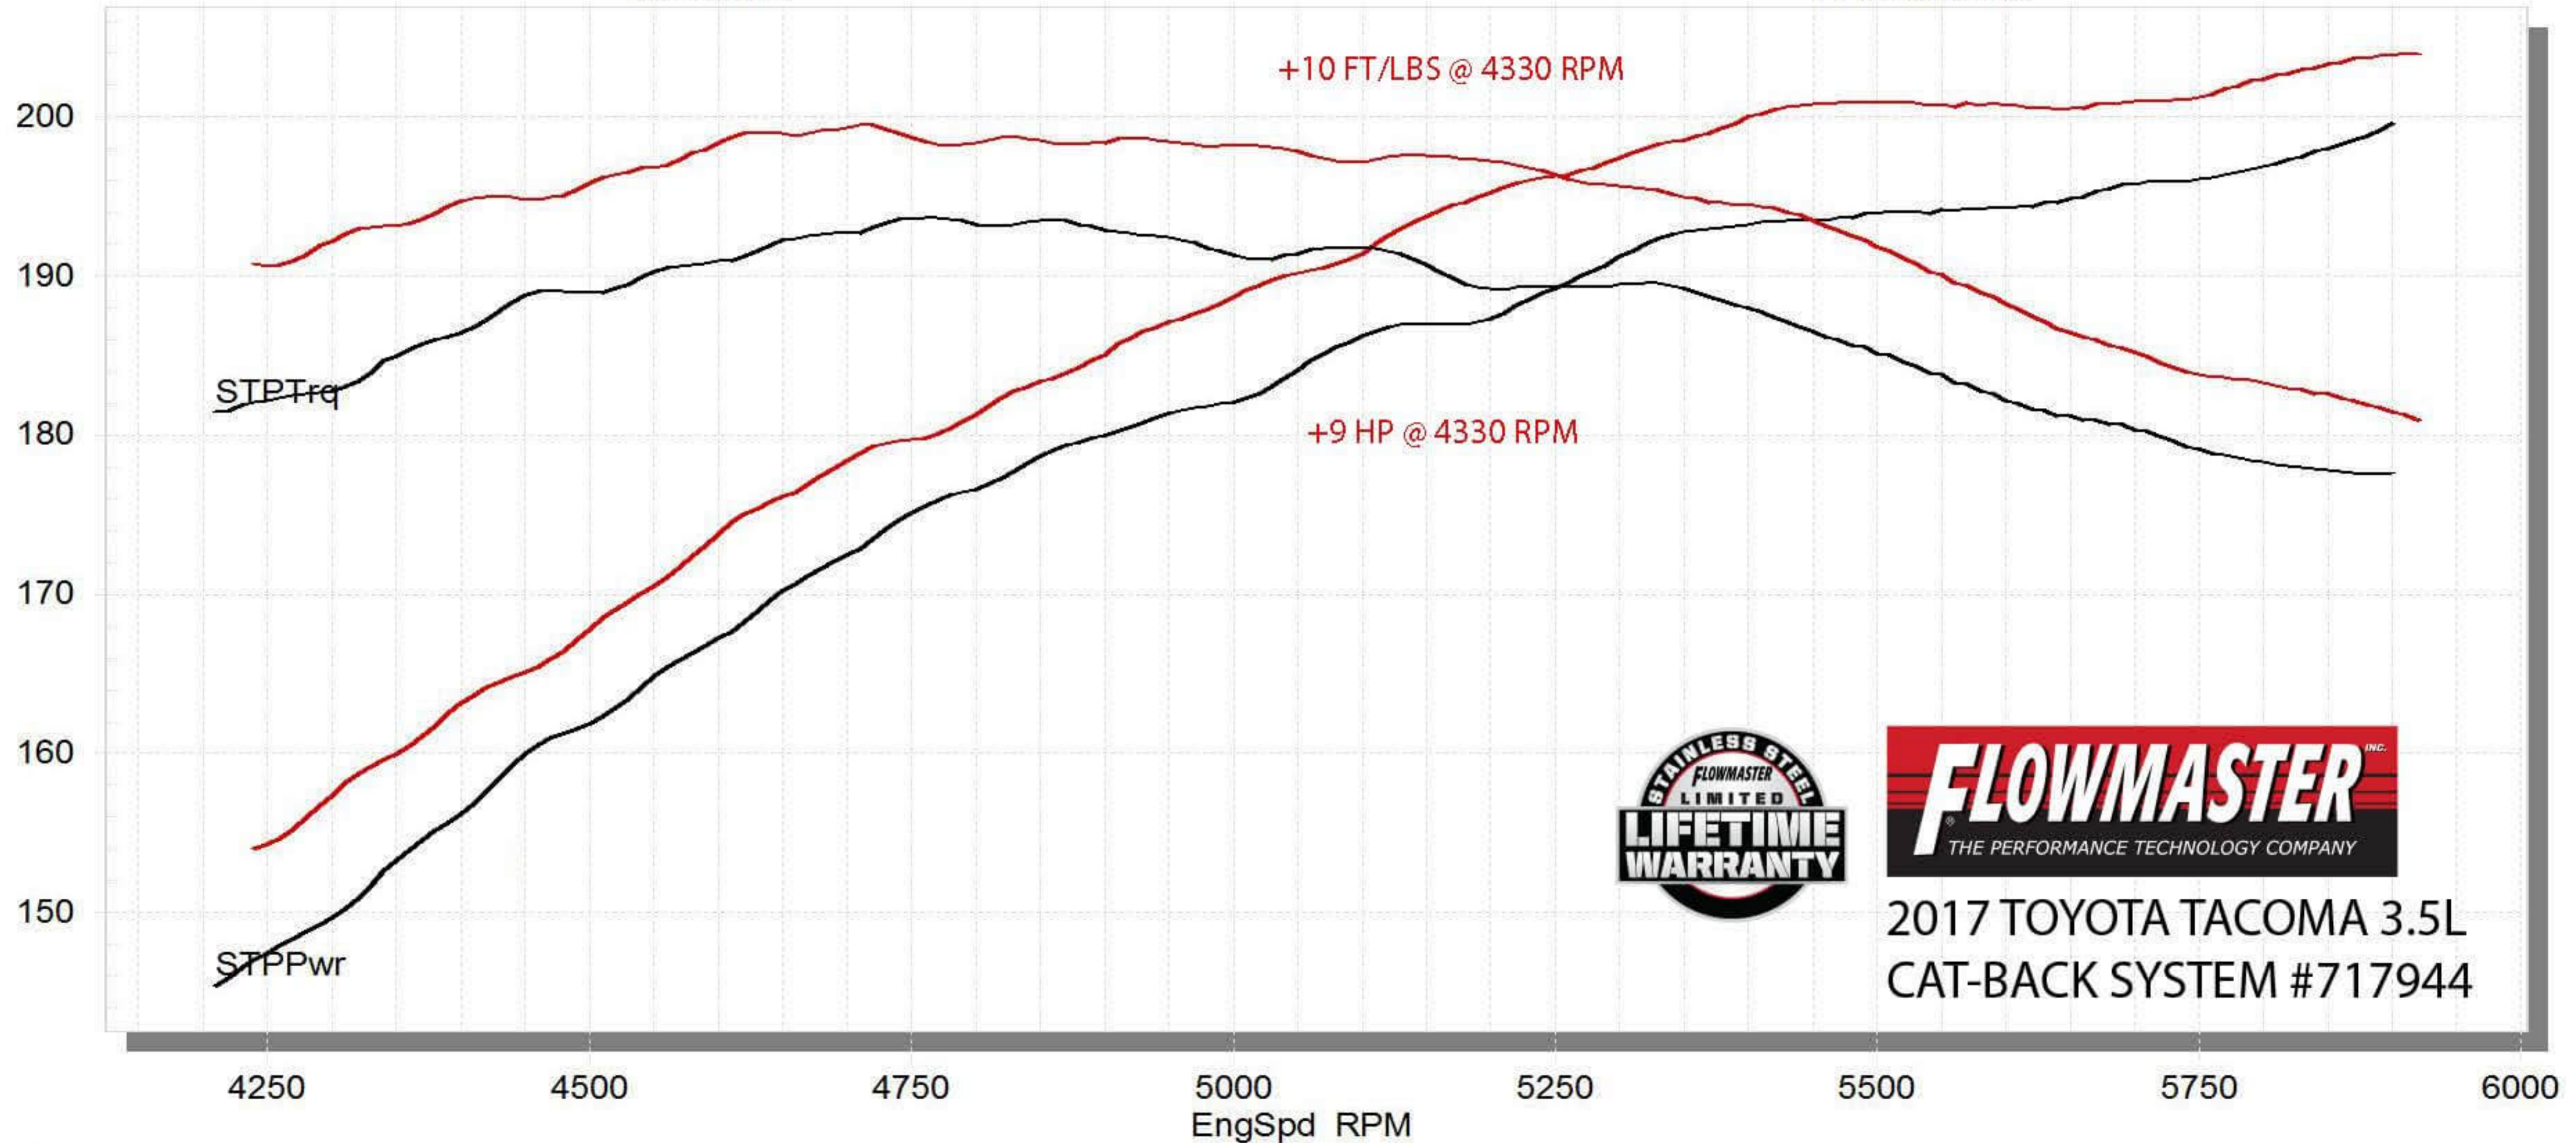

STP Corrected Wheel Power vs. RPM

baseline4, FFX catback5,

■ baseline4

■ FFX catback5

STP Torq

STP Power

+10 FT/LBS @ 4330 RPM

+9 HP @ 4330 RPM

2017 TOYOTA TACOMA 3.5L
CAT-BACK SYSTEM #717944