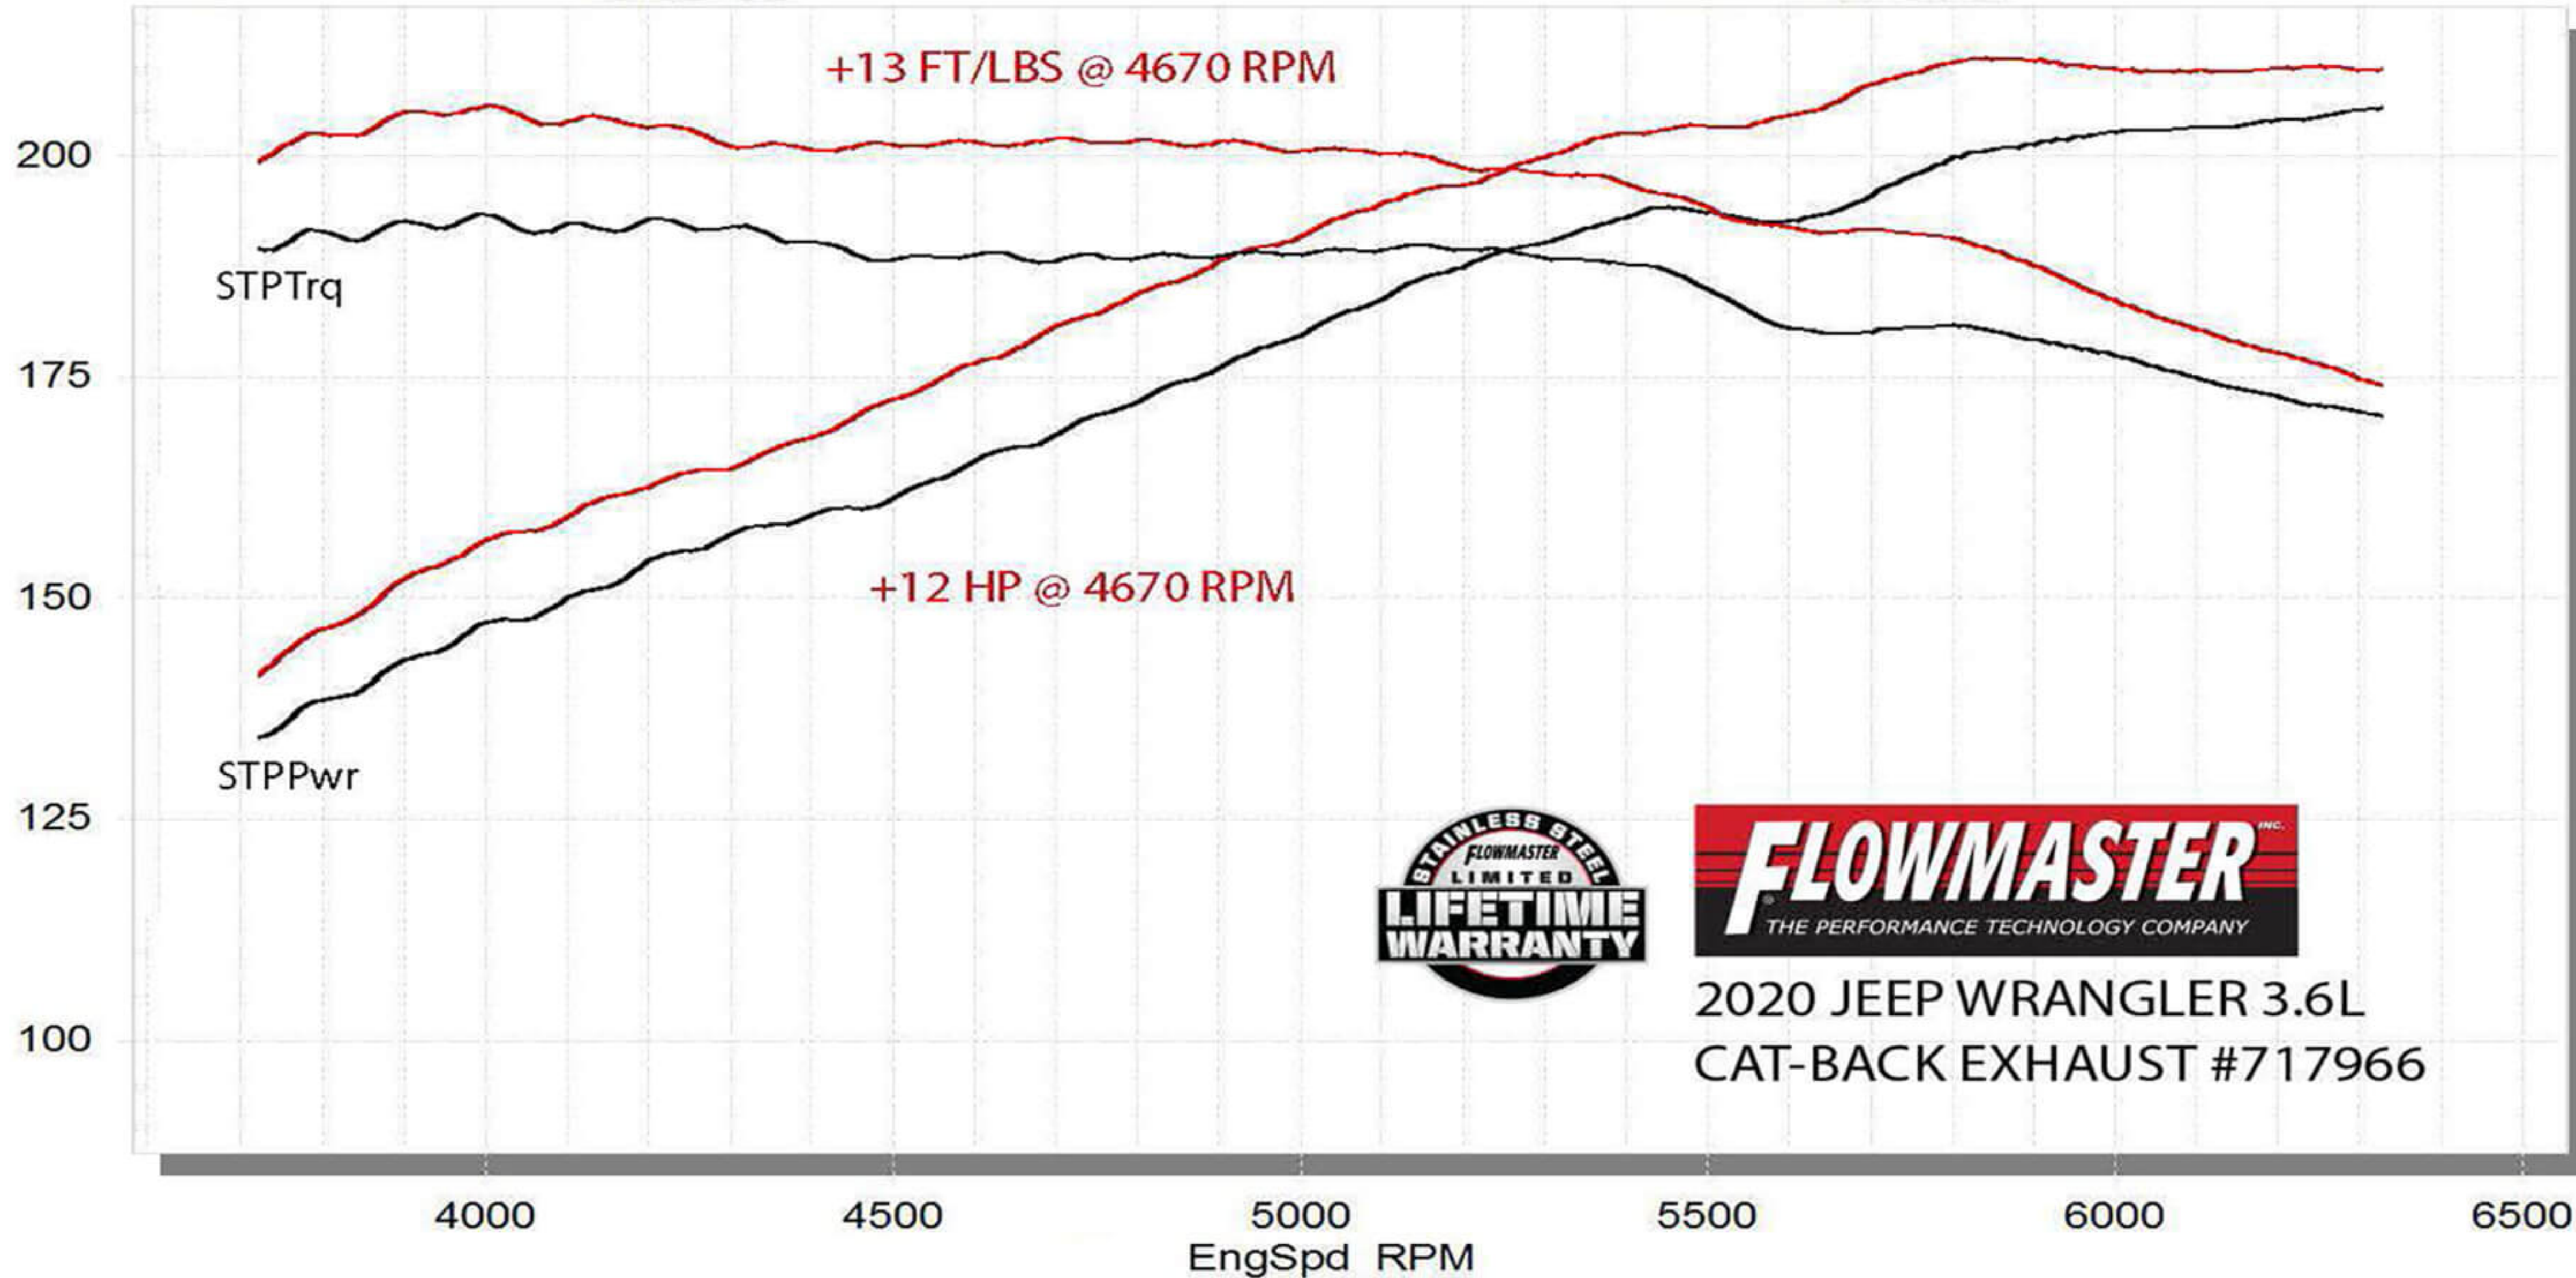

STP Corrected Wheel Power vs. RPM

Baseline2, FFX EXT2,

Baseline2

FFX EXT2

STPTrq

STPPwr

+13 FT/LBS @ 4670 RPM

+12 HP @ 4670 RPM

2020 JEEP WRANGLER 3.6L
CAT-BACK EXHAUST #717966