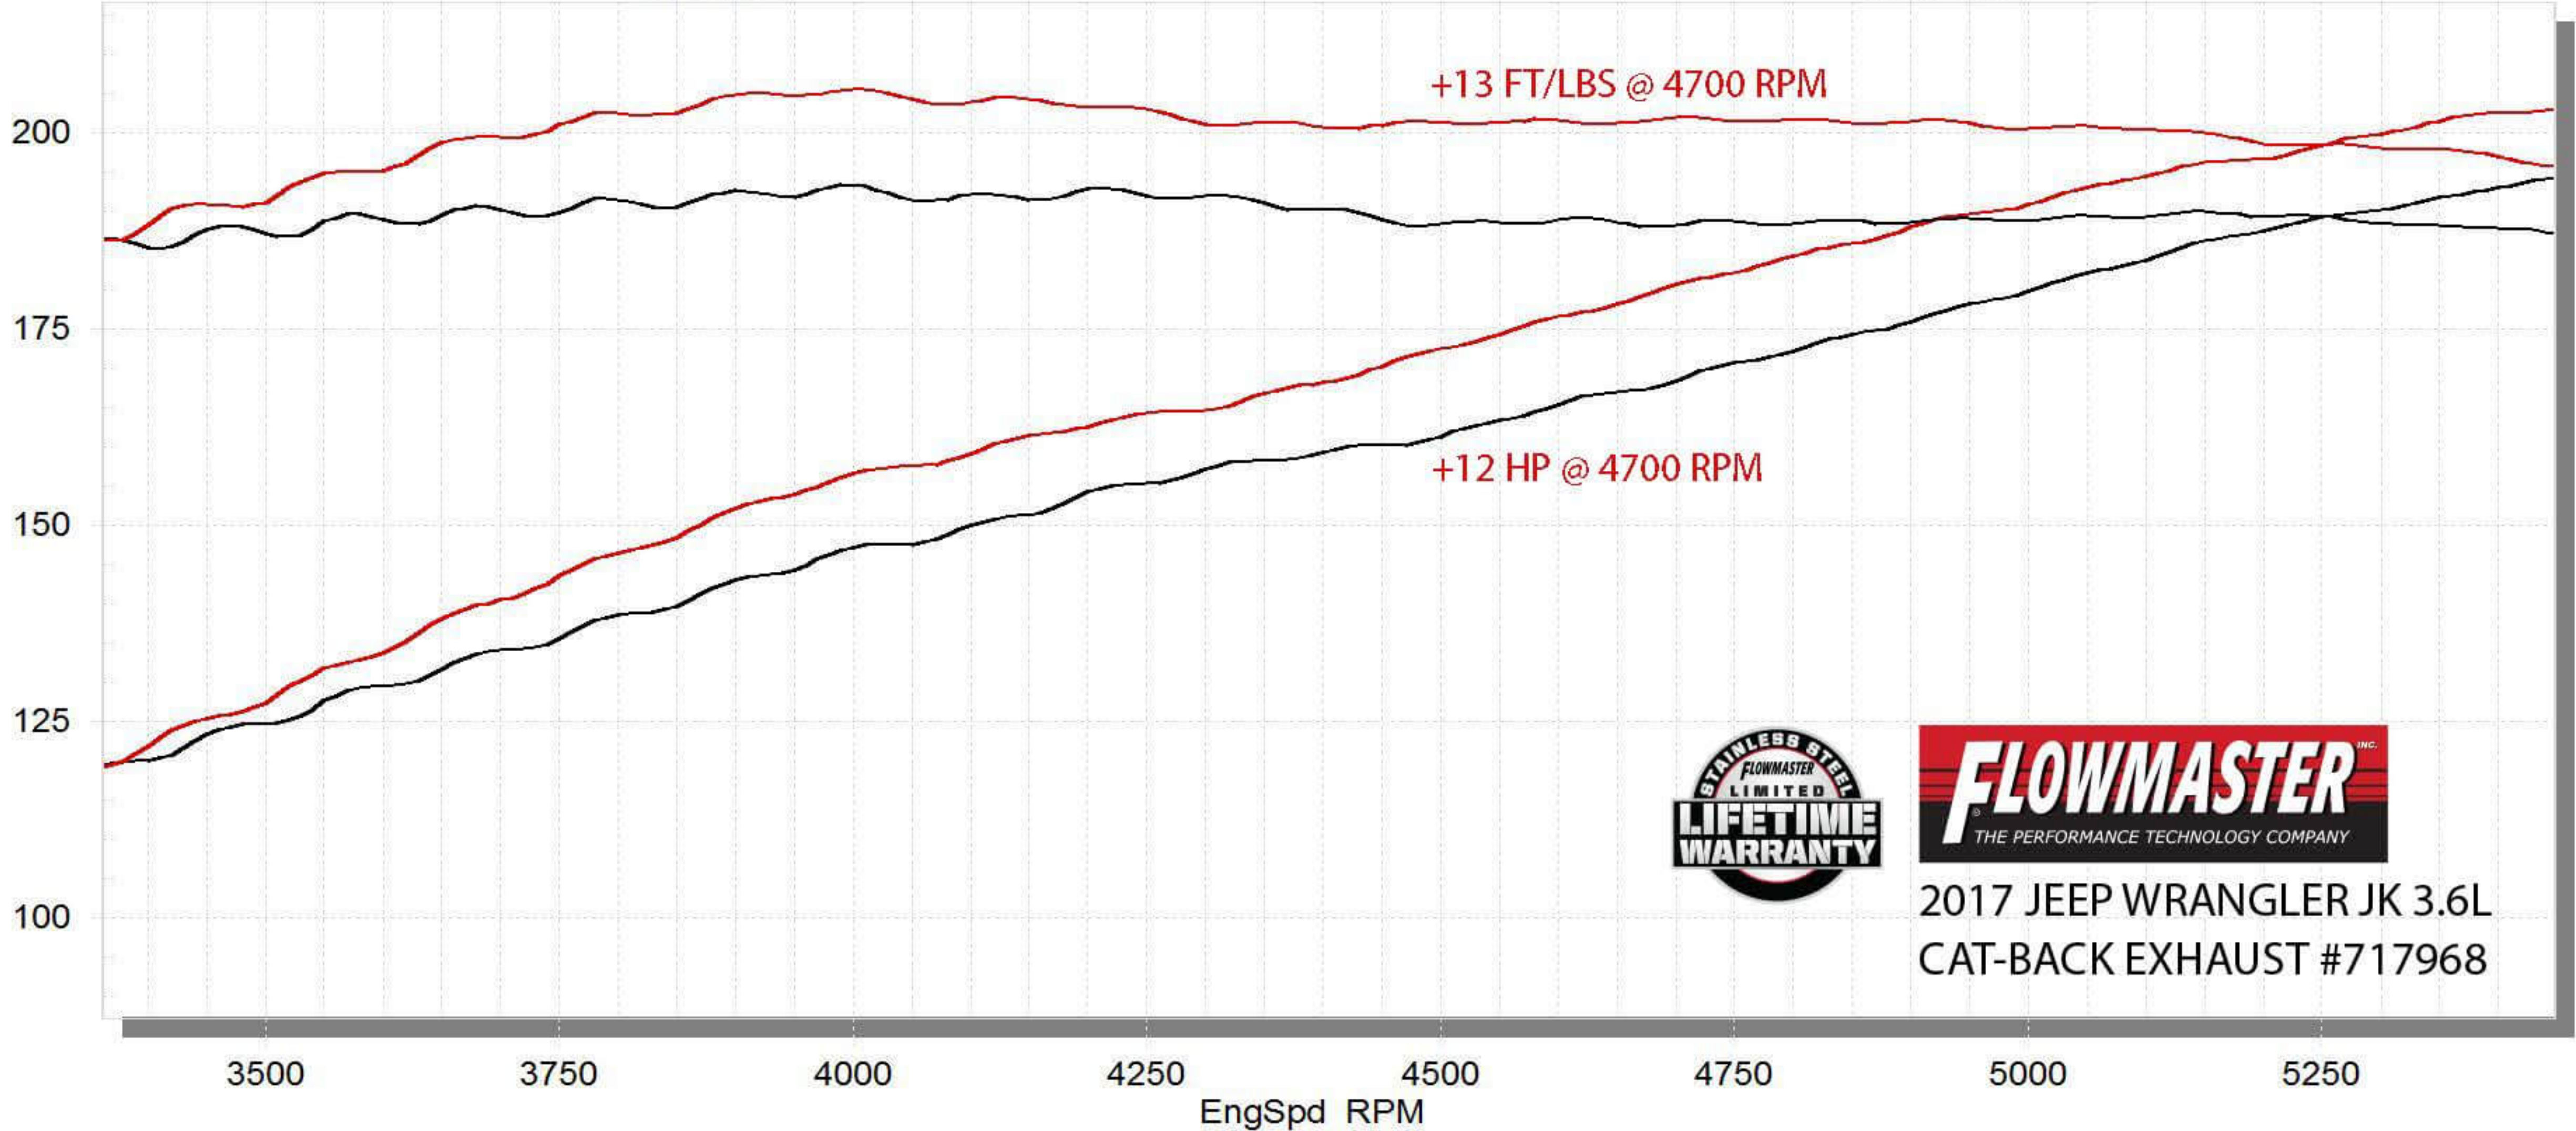

STP Corrected Wheel Power vs. RPM

Baseline2, FFX EXT2,

Baseline2

FFX EXT2

2017 JEEP WRANGLER JK 3.6L
CAT-BACK EXHAUST #717968