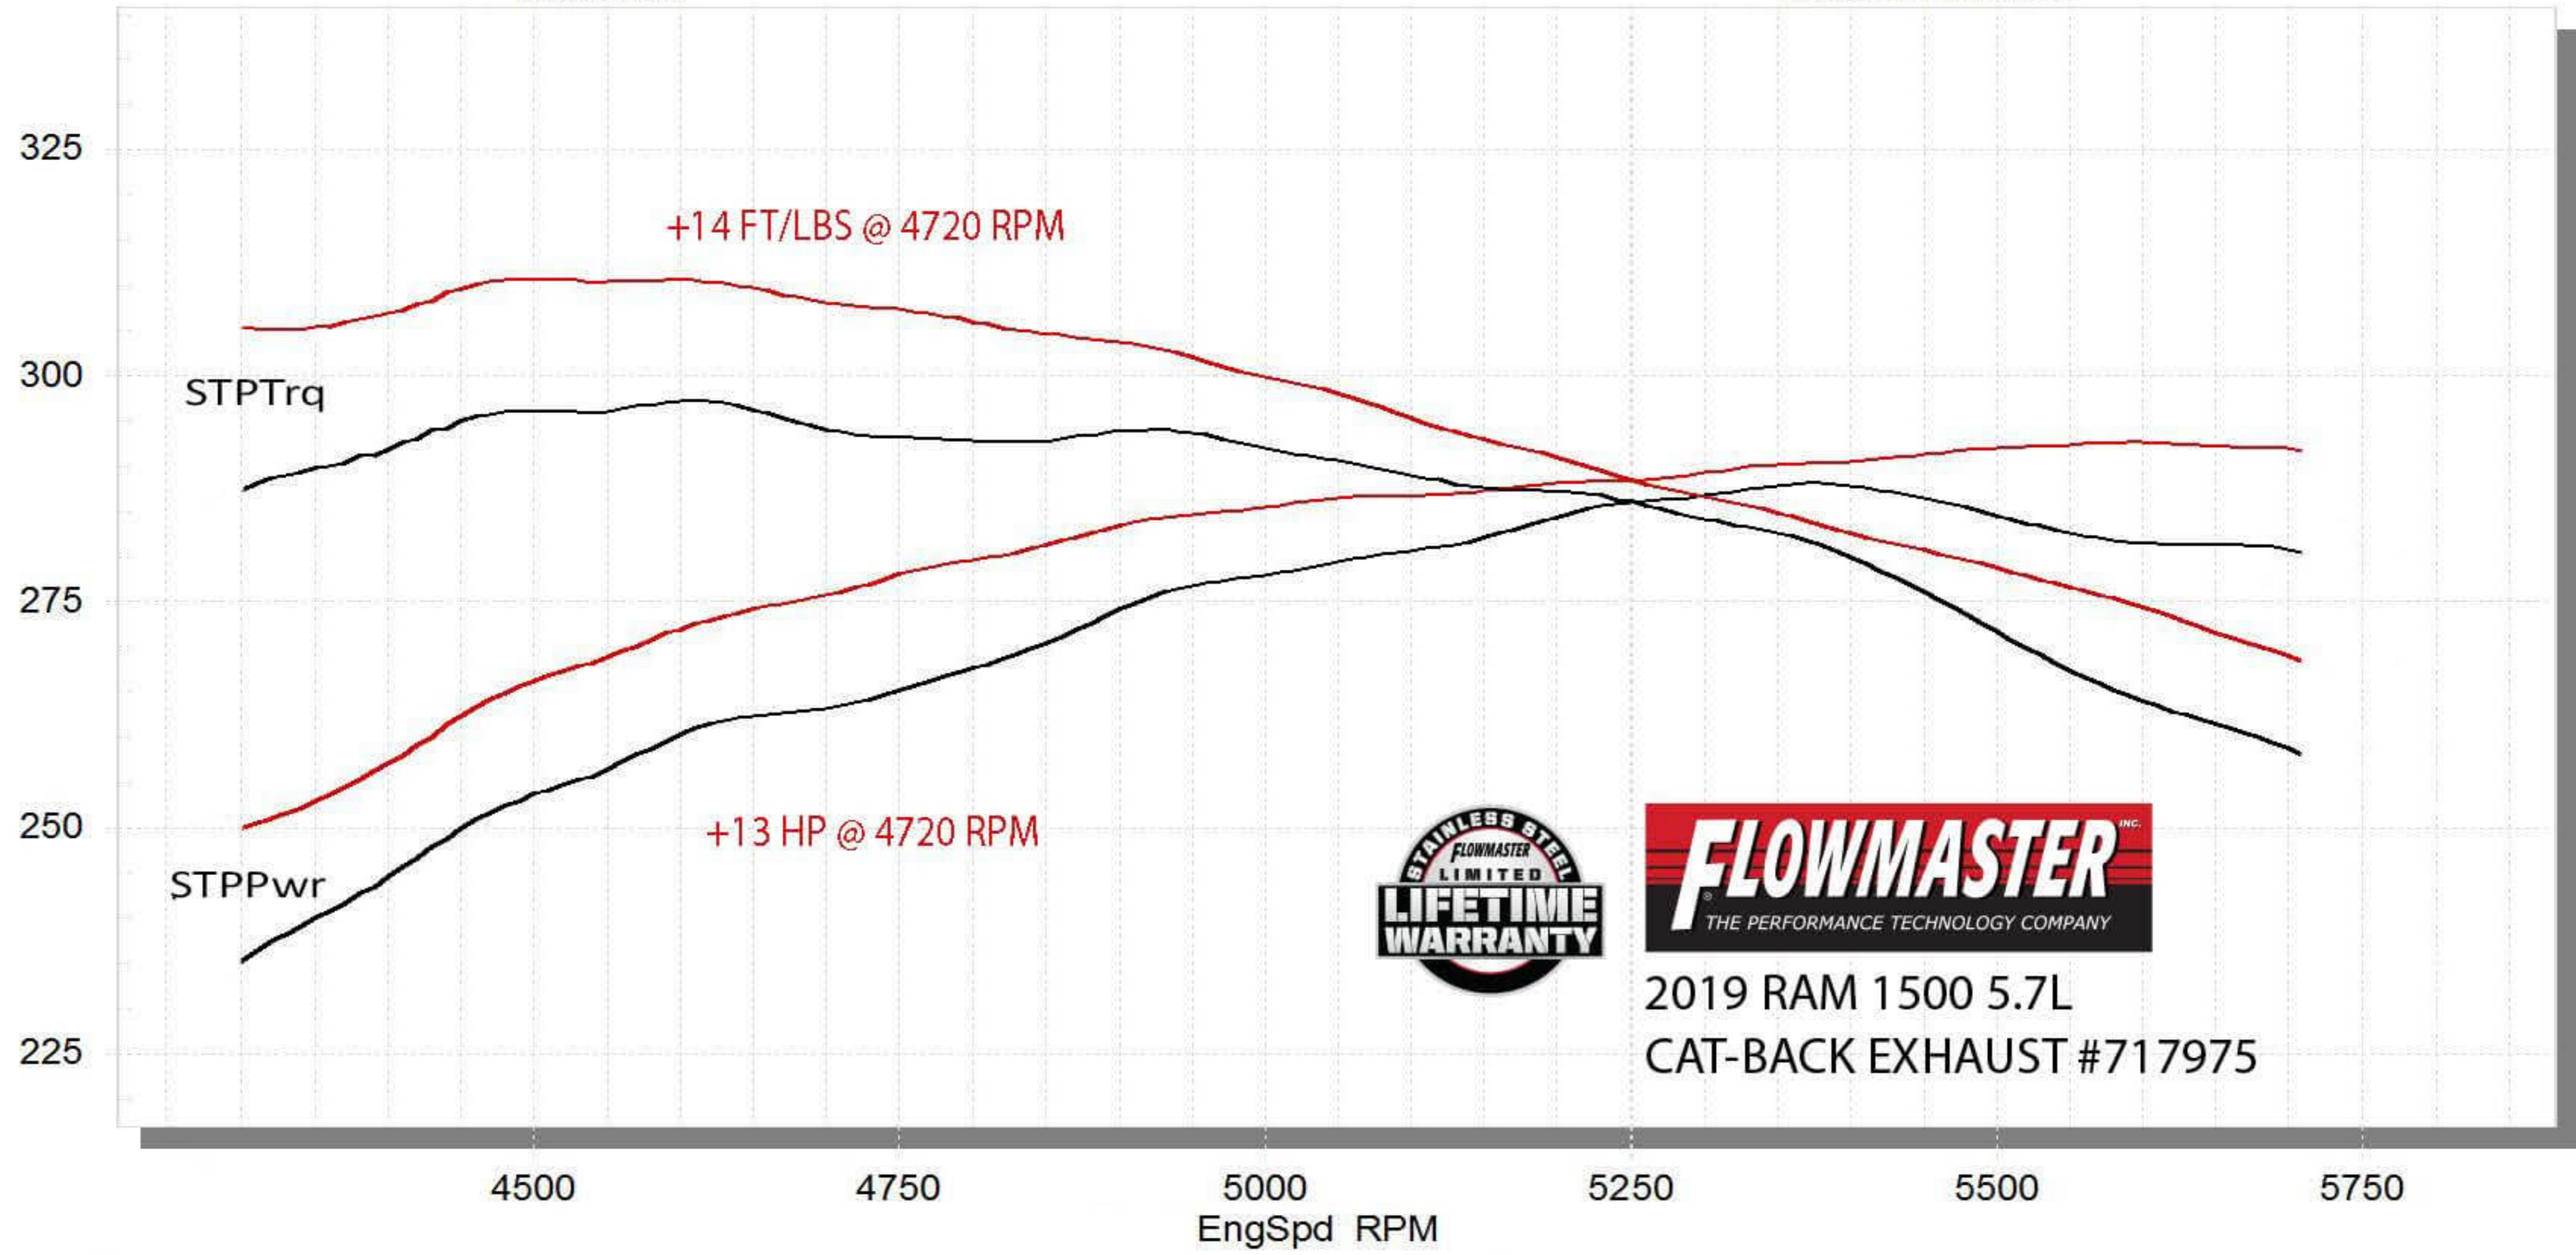

STP Corrected Wheel Power vs. RPM

Baseline4, FFX EXTREME2,

Baseline4

FFX EXTREME2

+14 FT/LBS @ 4720 RPM

+13 HP @ 4720 RPM

STPTrq

STPPwr

2019 RAM 1500 5.7L
CAT-BACK EXHAUST #717975

EngSpd RPM