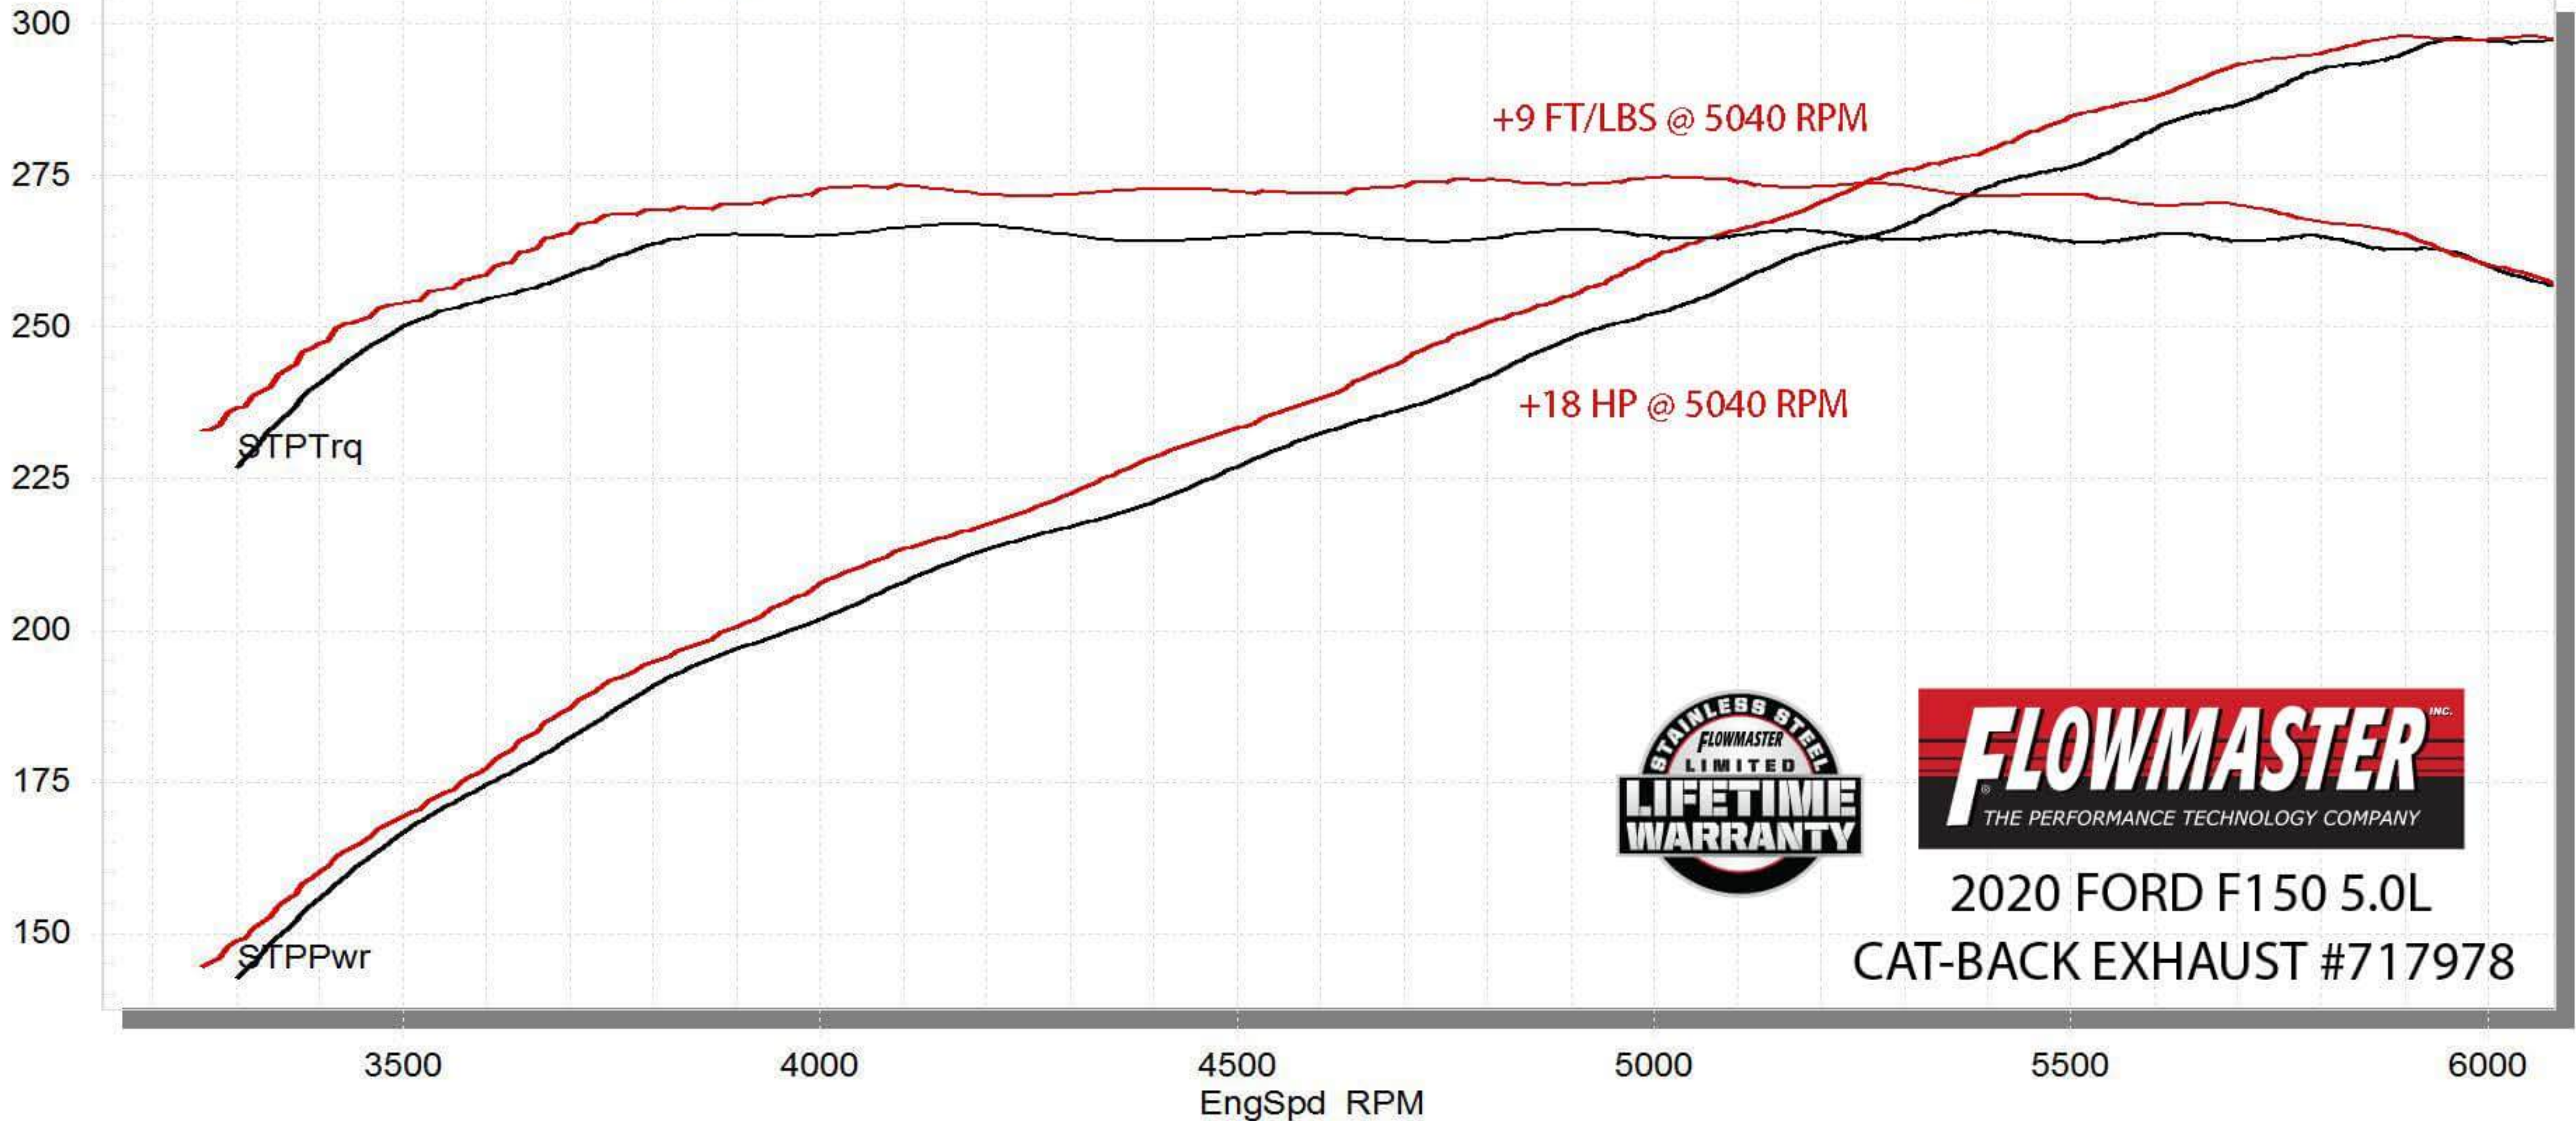

STP Corrected Wheel Power vs. RPM

Baseline1, FFX EXT1,

Baseline1

FFX EXT1

2020 FORD F150 5.0L
 CAT-BACK EXHAUST #717978