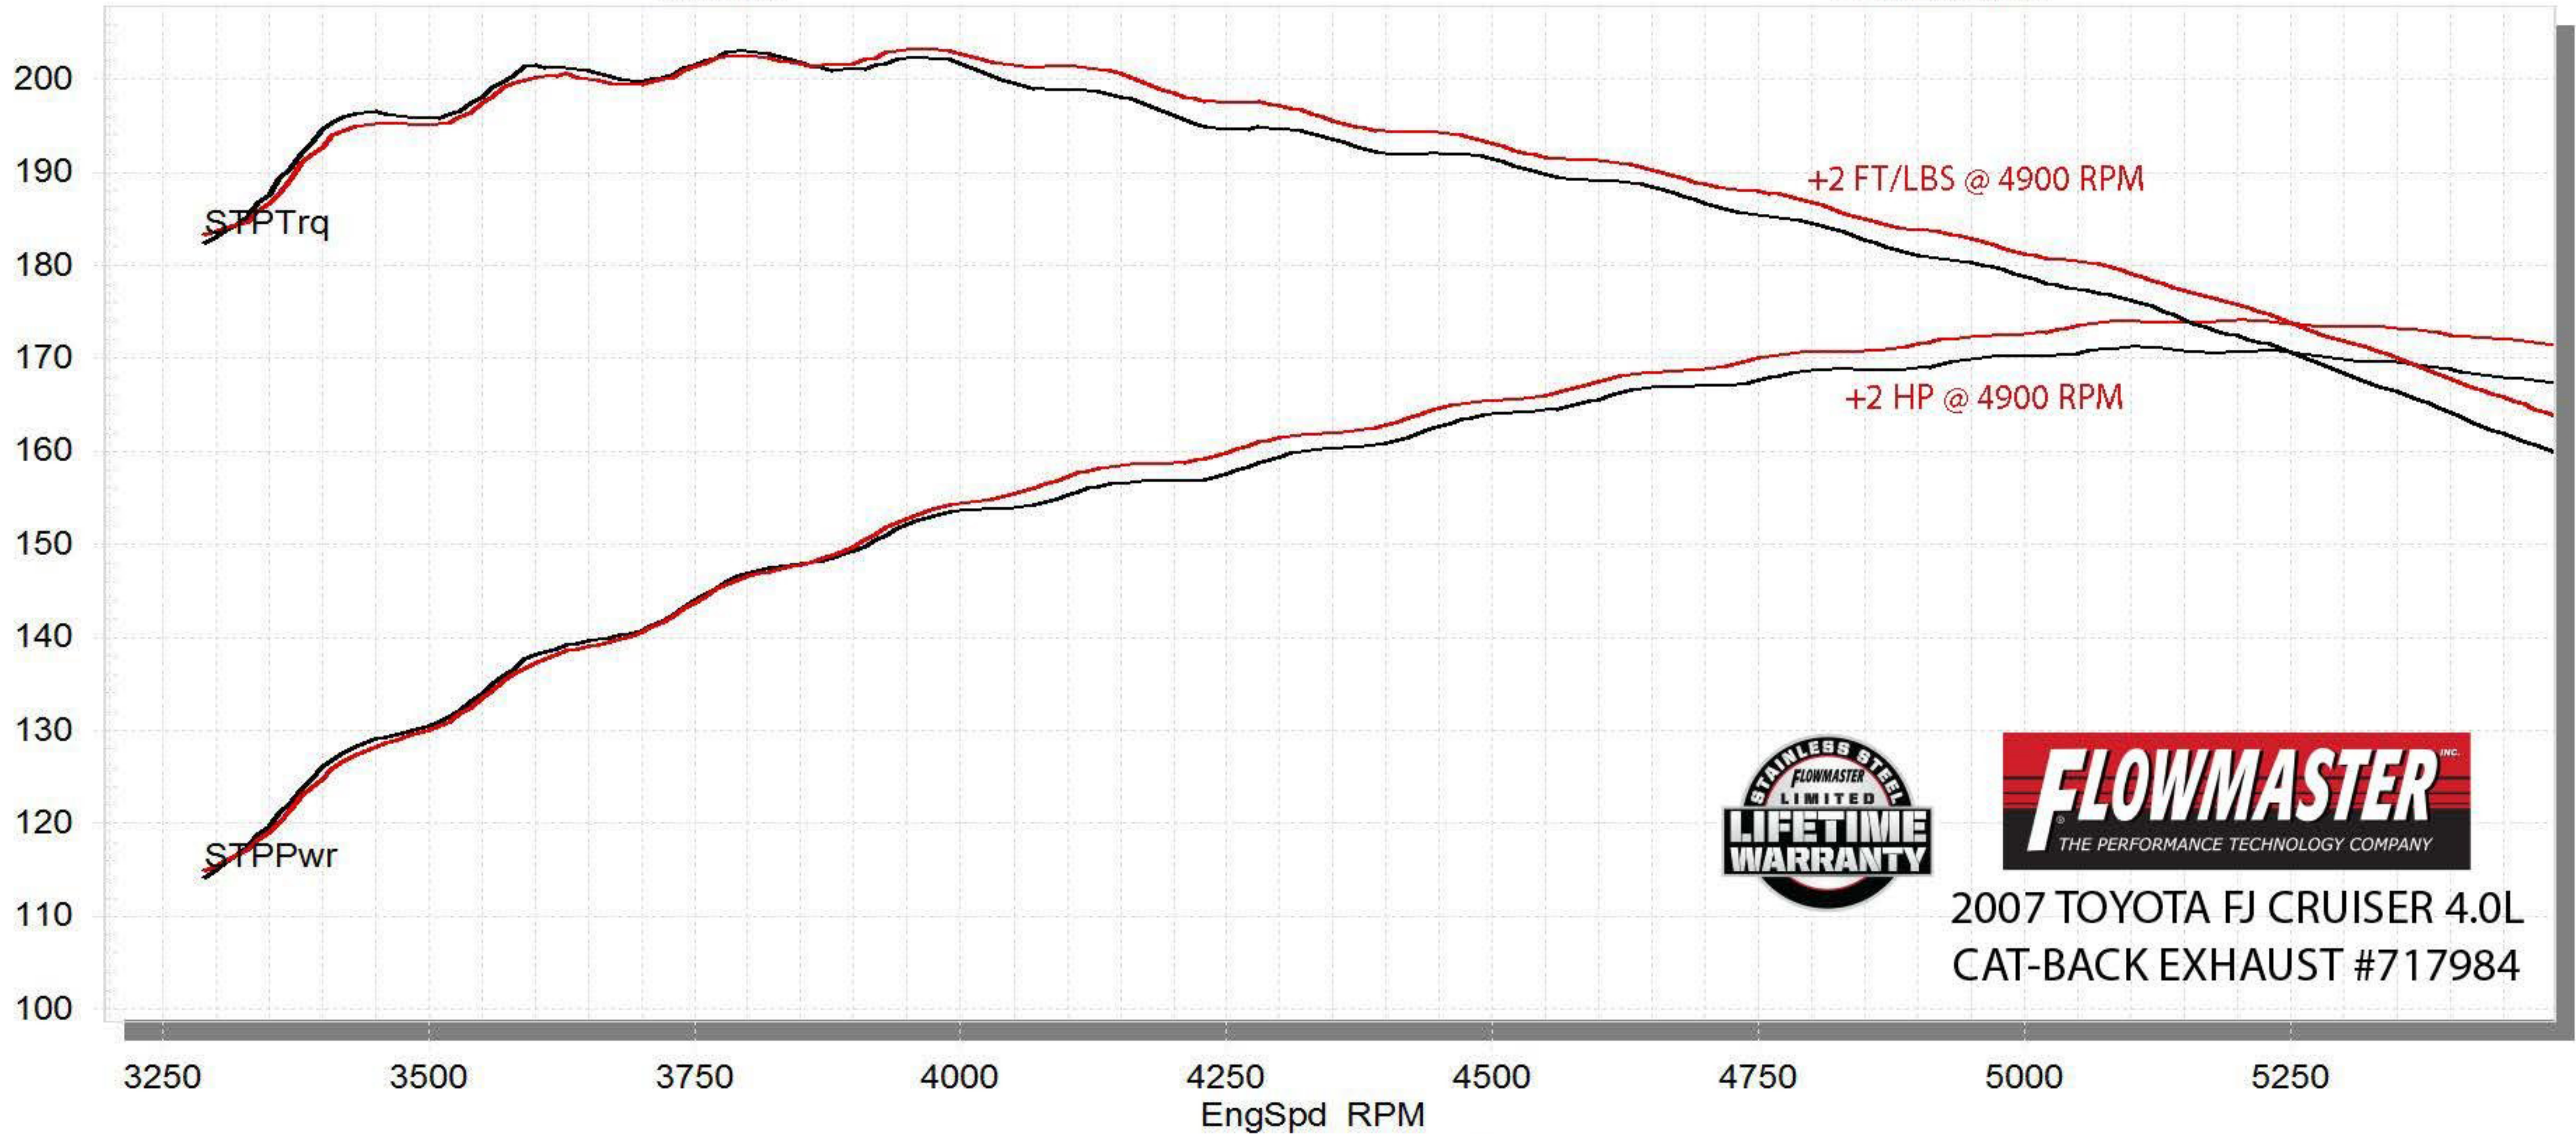

STP Corrected Wheel Power vs. RPM

Baseline, FFX Extreme

Baseline

FFX Extreme

2007 TOYOTA FJ CRUISER 4.0L
CAT-BACK EXHAUST #717984