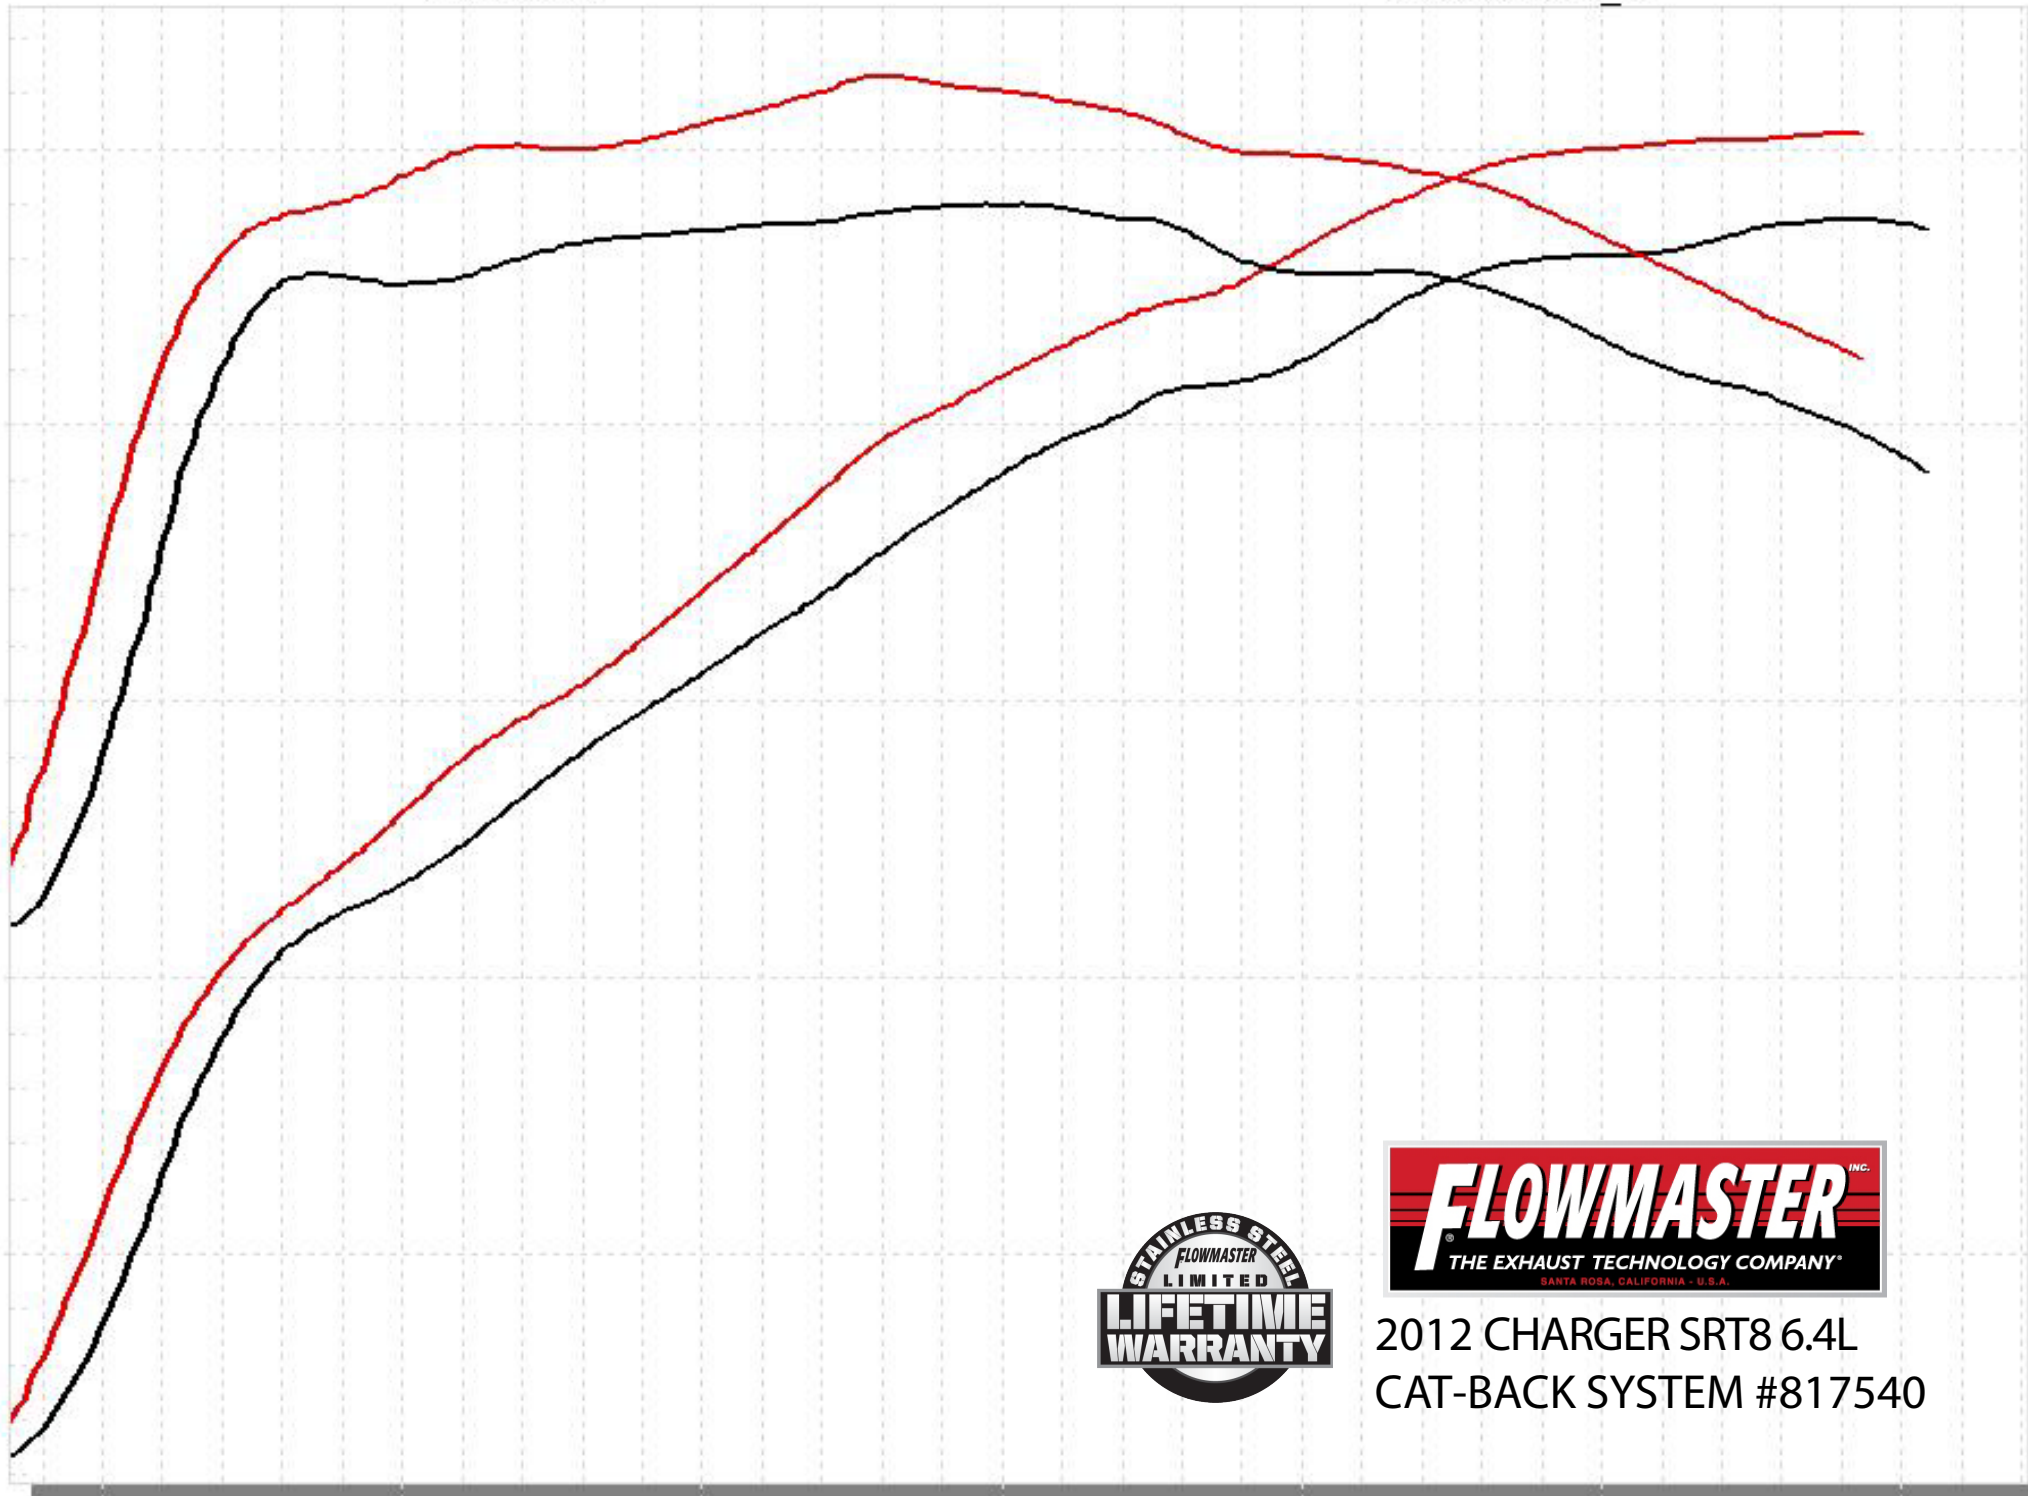

Baseline4

Flowmaster_3

2012 CHARGER SRT8 6.4L
CAT-BACK SYSTEM #817540