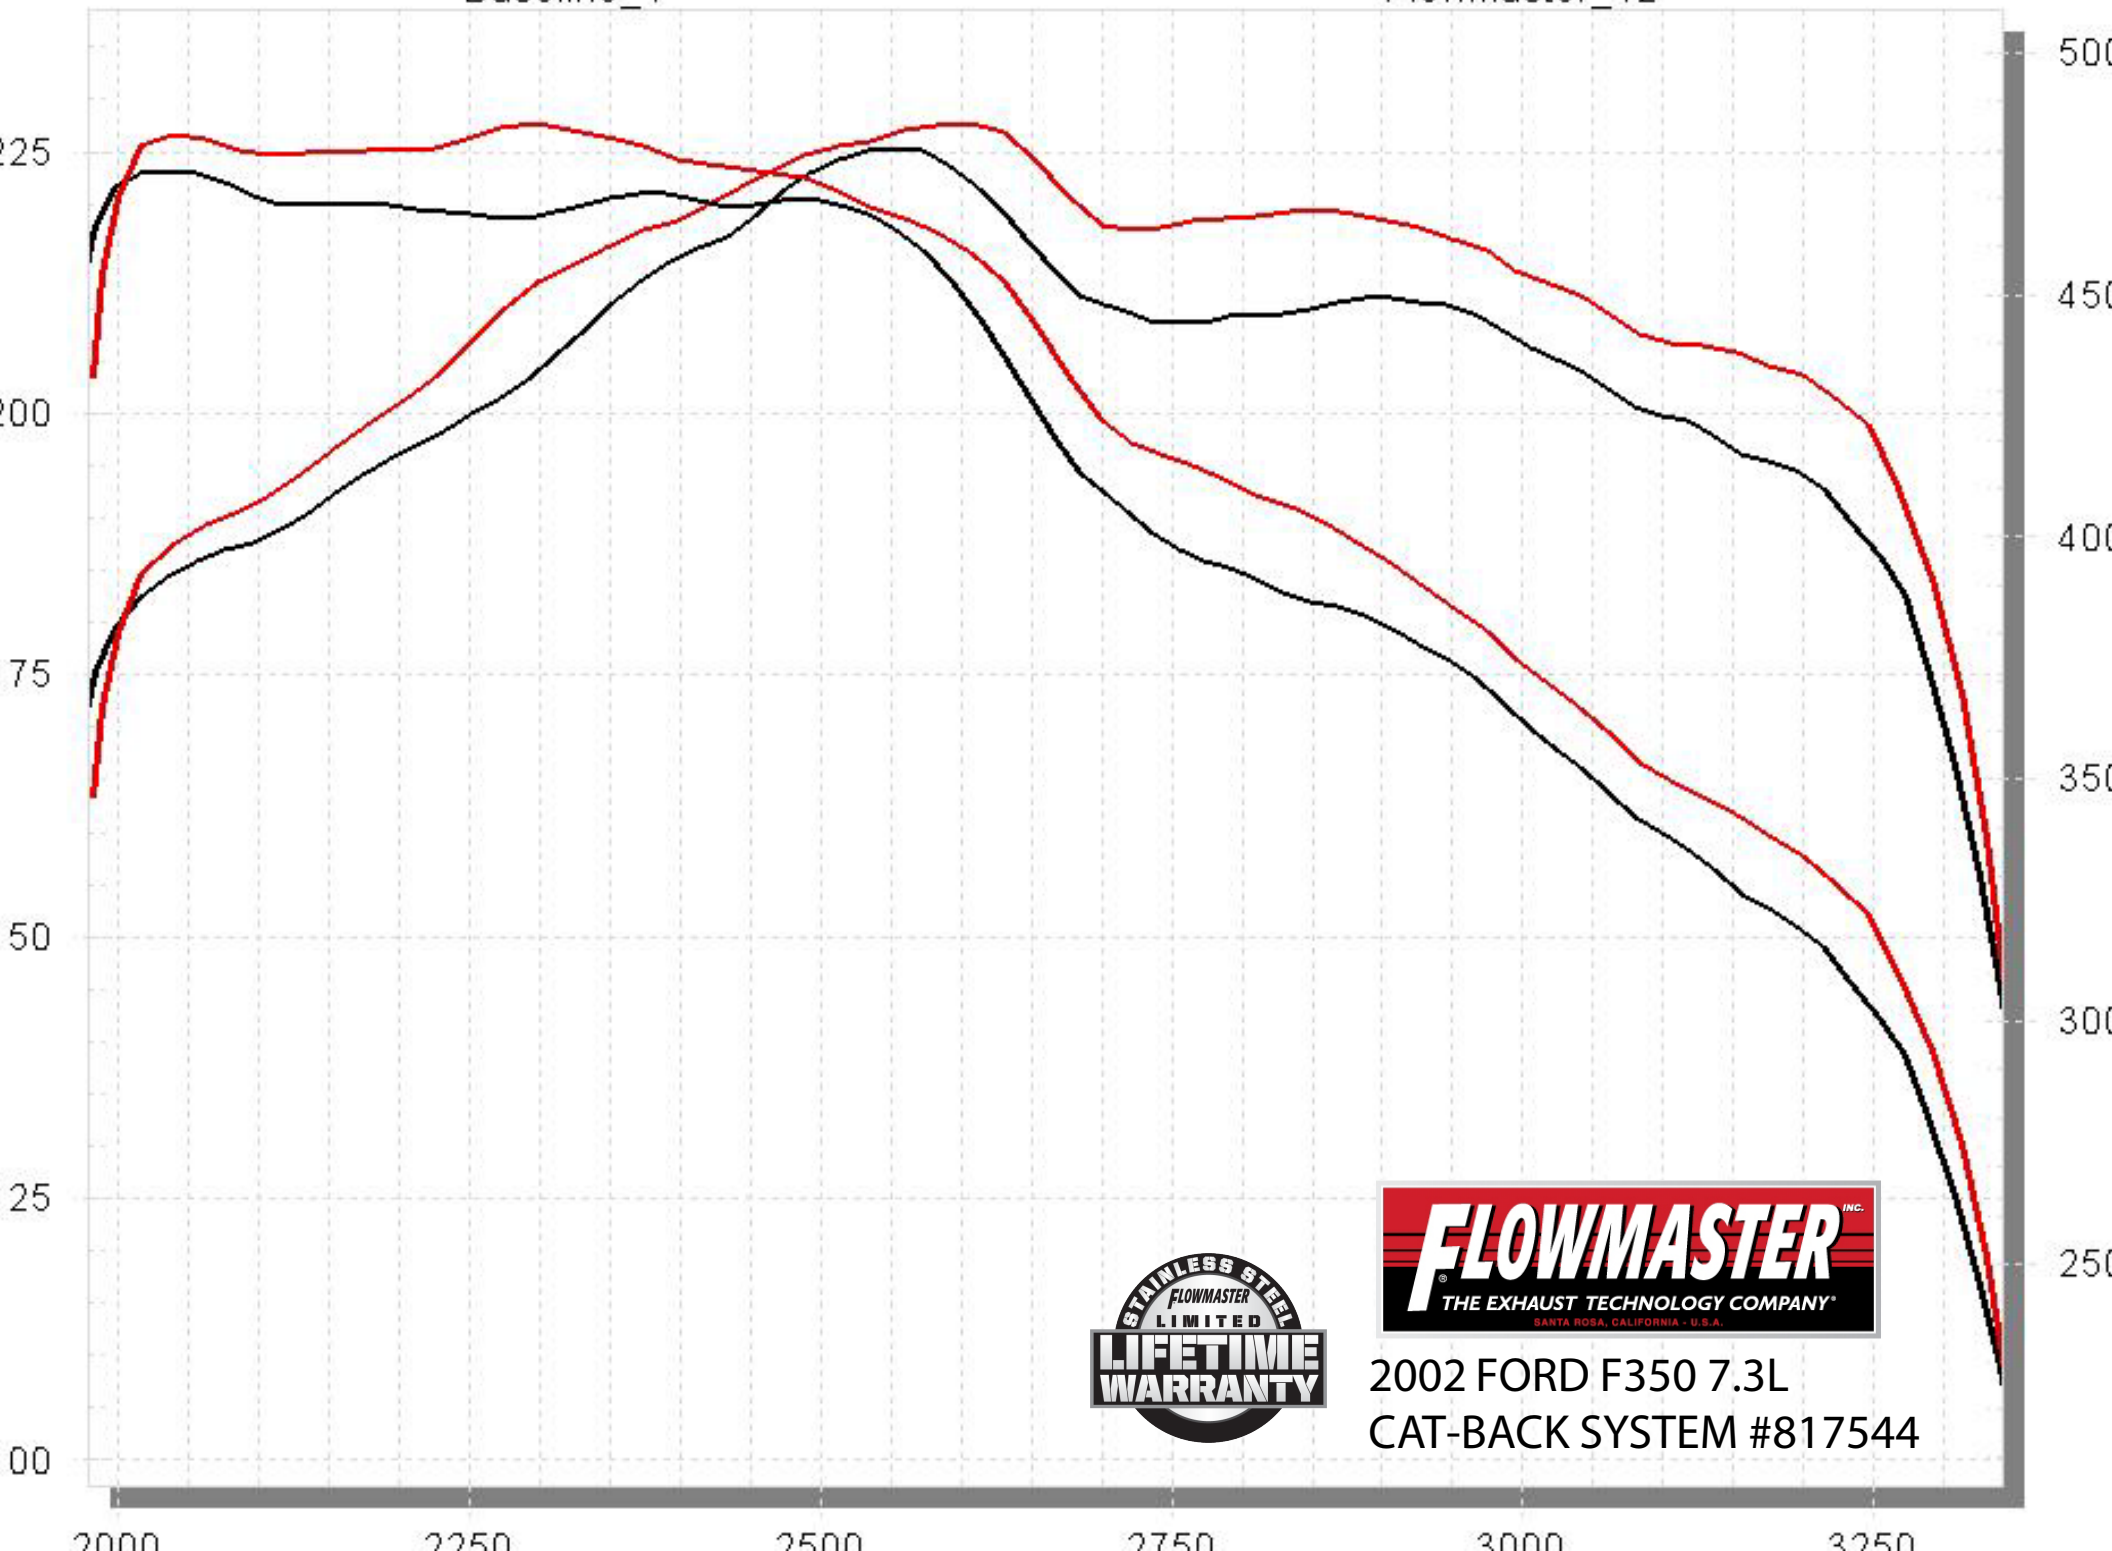

Baseline_1

Flowmaster_12

2002 FORD F350 7.3L
CAT-BACK SYSTEM #817544