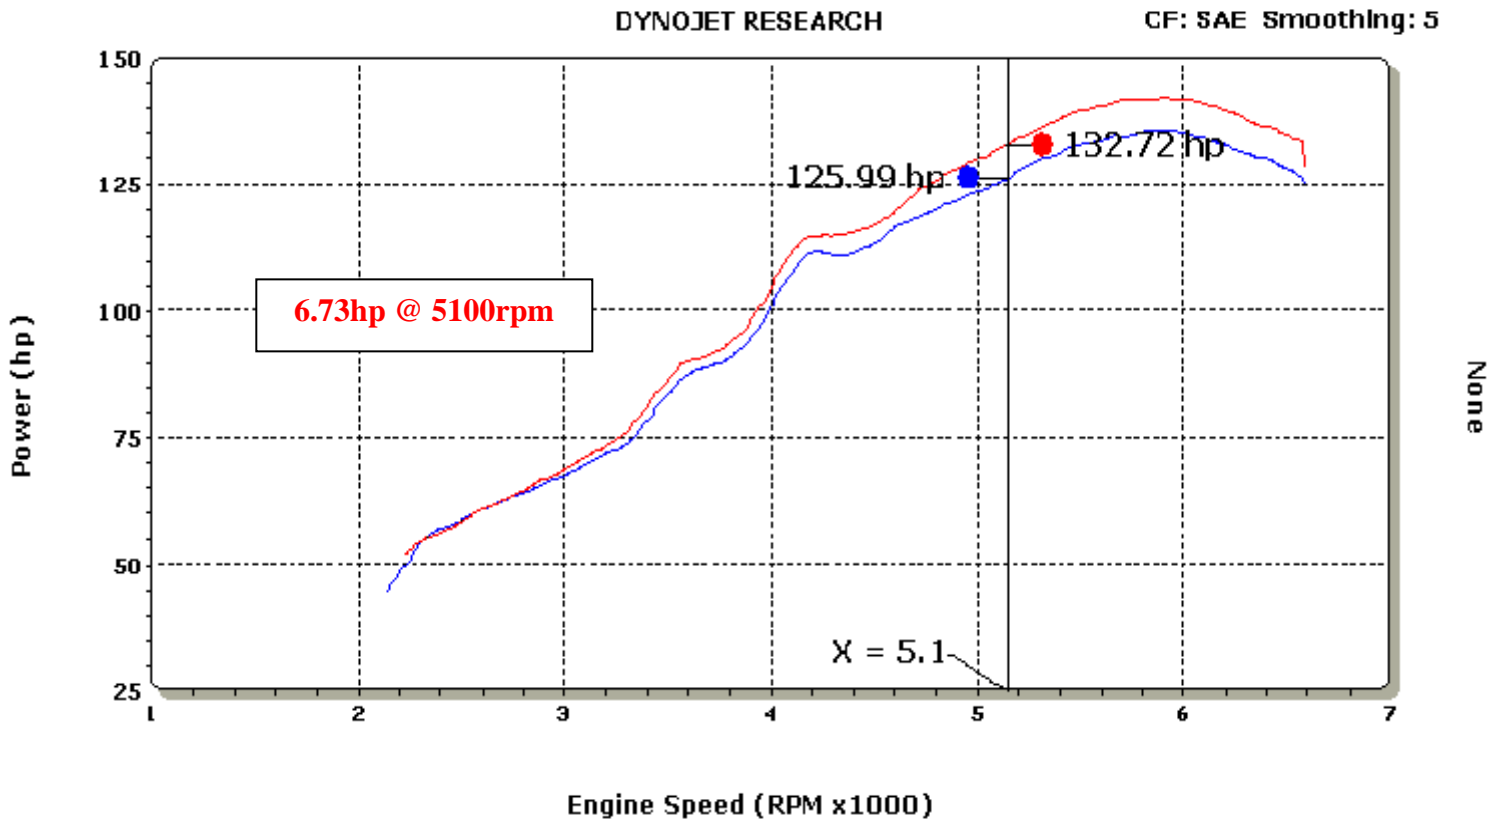

K &N Engineering Inc.

Run Title: Stock 2008 Mitsubishi Lancer 2.0L
Run Notes: Baseline stock run. 20055 miles. 3rd gear run.
Run Date: 3/4/2008 10:04:32 AM
Stock.001: 75.63 °F, 29.15 in-Hg, SAE: 1.01

Run Title: K&N 2008 Mitsubishi lancer 2.0L
Run Notes: K&N intake kit installed. 20055 miles. 3rd gear run.
Run Date: 3/4/2008 10:51:56 AM
K&N.002: 79.08 °F, 29.12 in-Hg, SAE: 1.01