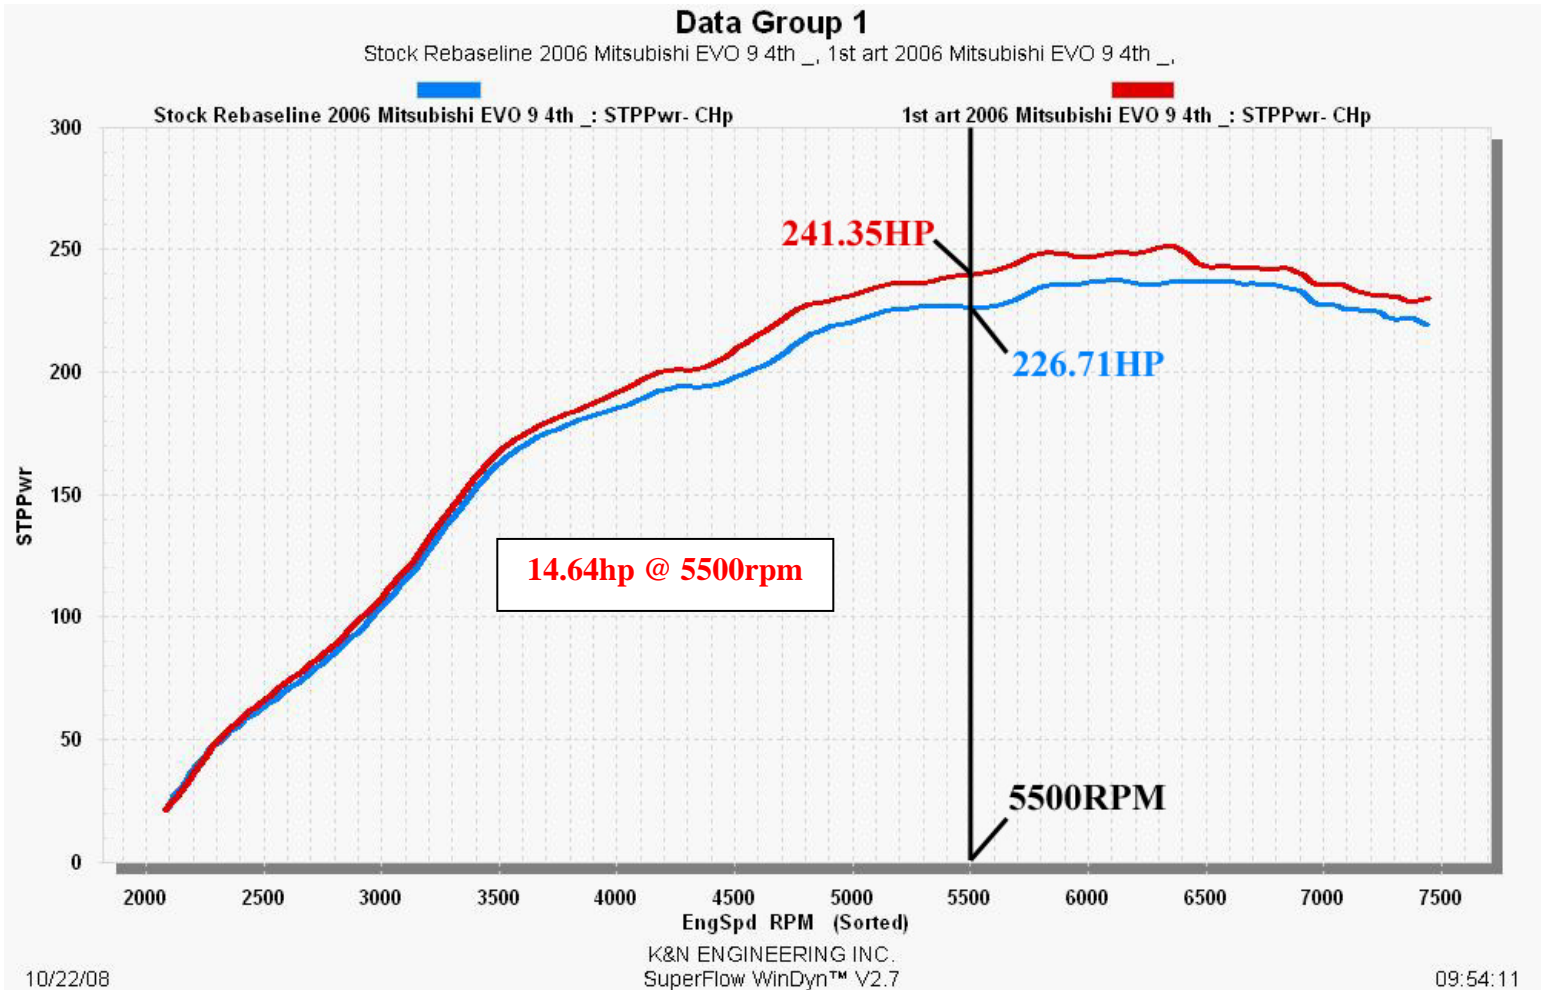

K &N Engineering Inc.

Run Title: Stock 2006 Mitsubishi Lancer EVO 9 2.0L Turbo
Run Notes: Baseline stock run. 12225 miles. 4th gear run.
Run Date: 10-22-08

Run Title: K&N 2006 Mitsubishi lancer EVO 9 2.0L Turbo
Run Notes: K&N intake kit installed. 12225 miles. 4th gear run.
Run Date: 10-22-08