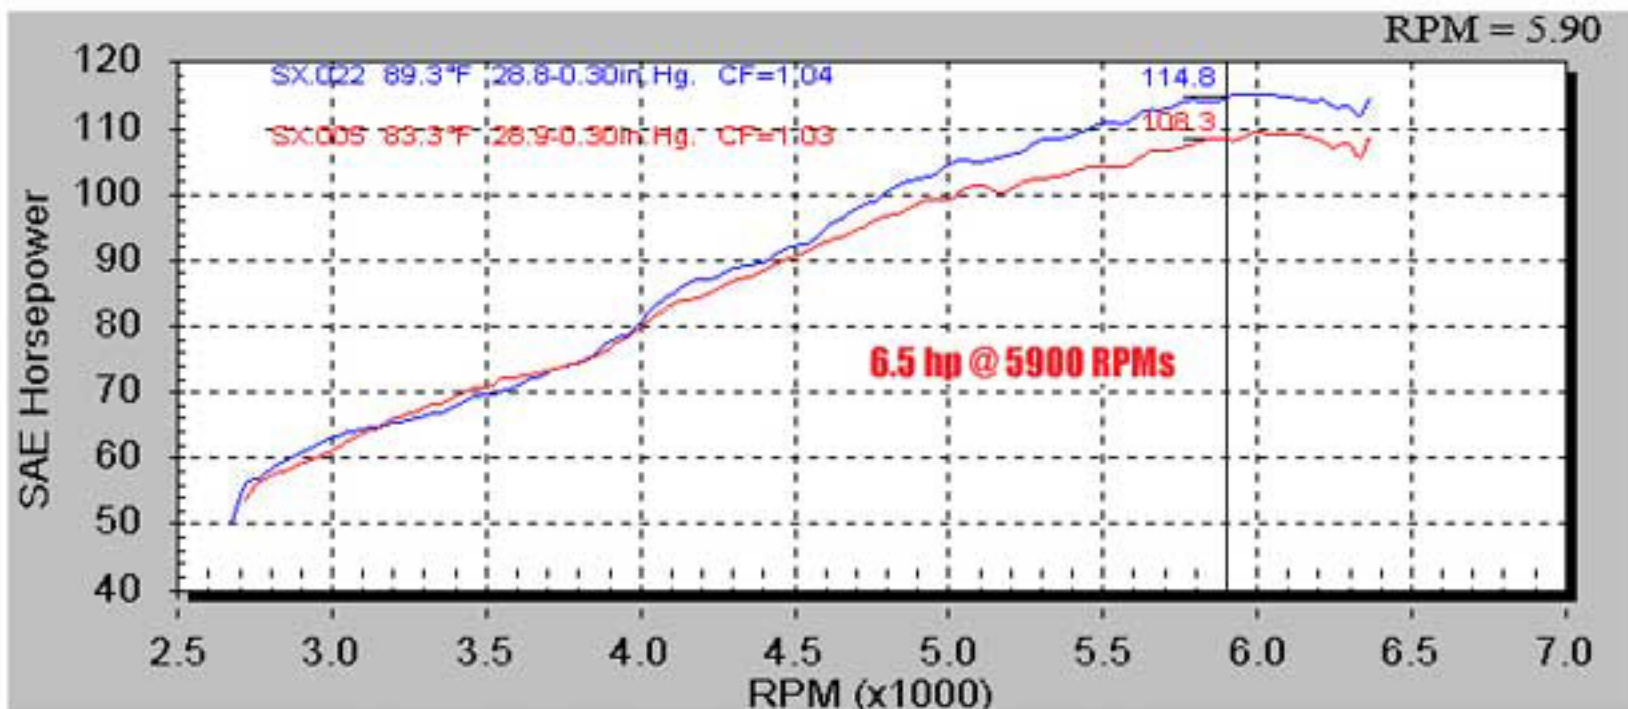

SX.022 02 Suzuki Aero SX 2.0 L 5spd RO 5/14/02 12:55:00 PM
 SX.005 02 Suzuki Aero SX 2.0 L 5spd RO 5/14/02 10:44:52 AM

SX.022 02 Suzuki Aero SX 2.0 L 5spd RO 5/14/02 12:55:00 PM
 Tested K&N P/N 69-8400
 ODO 593
 Tested 3rd gear at 2500 RPM
 S.B.

SX.005 02 Suzuki Aero SX 2.0 L 5spd RO 5/14/02 10:44:52 AM
 Baseline tested as recieved w/ stock intake and filter
 ODO 593
 Tested 3rd gear at 2500 and 38 mph
 S.B.