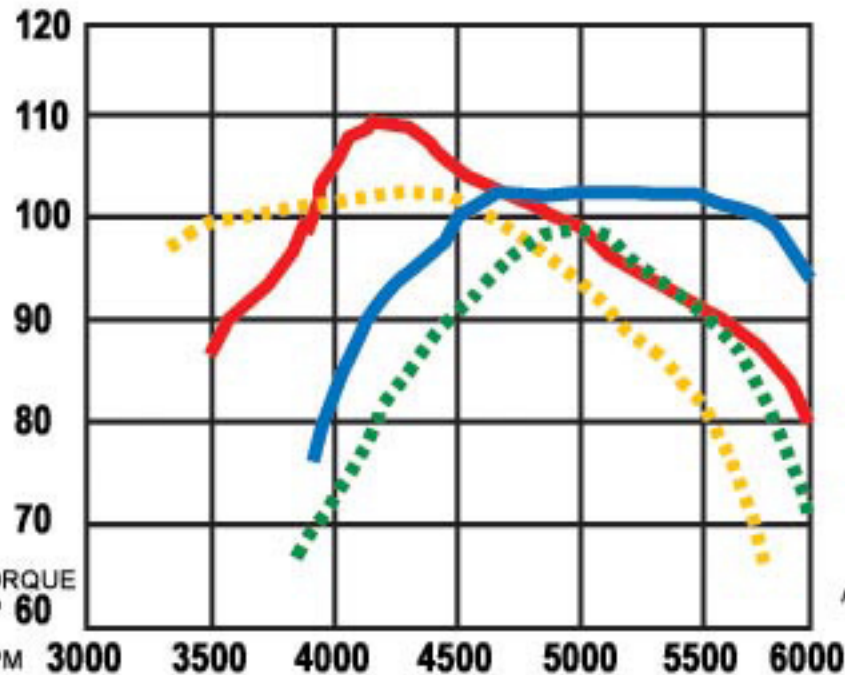

# FORD FOCUS ZX3

**+ 5.4 Horsepower**  
**+ 7.5 Ft-Lb Torque**

- MAGNAFLOW HP 102.7 @ 5700 RPM**
- OEM HP 97.3 @ 5600 RPM**
- MAGNAFLOW TORQUE 110.2 @ 5200 RPM**
- OEM TORQUE 102.7 @ 5000 RPM**

ALL NUMBERS ARE SAE CORRECTED

TORQUE  
HP **60**

RPM **3000 3500 4000 4500 5000 5500 6000**