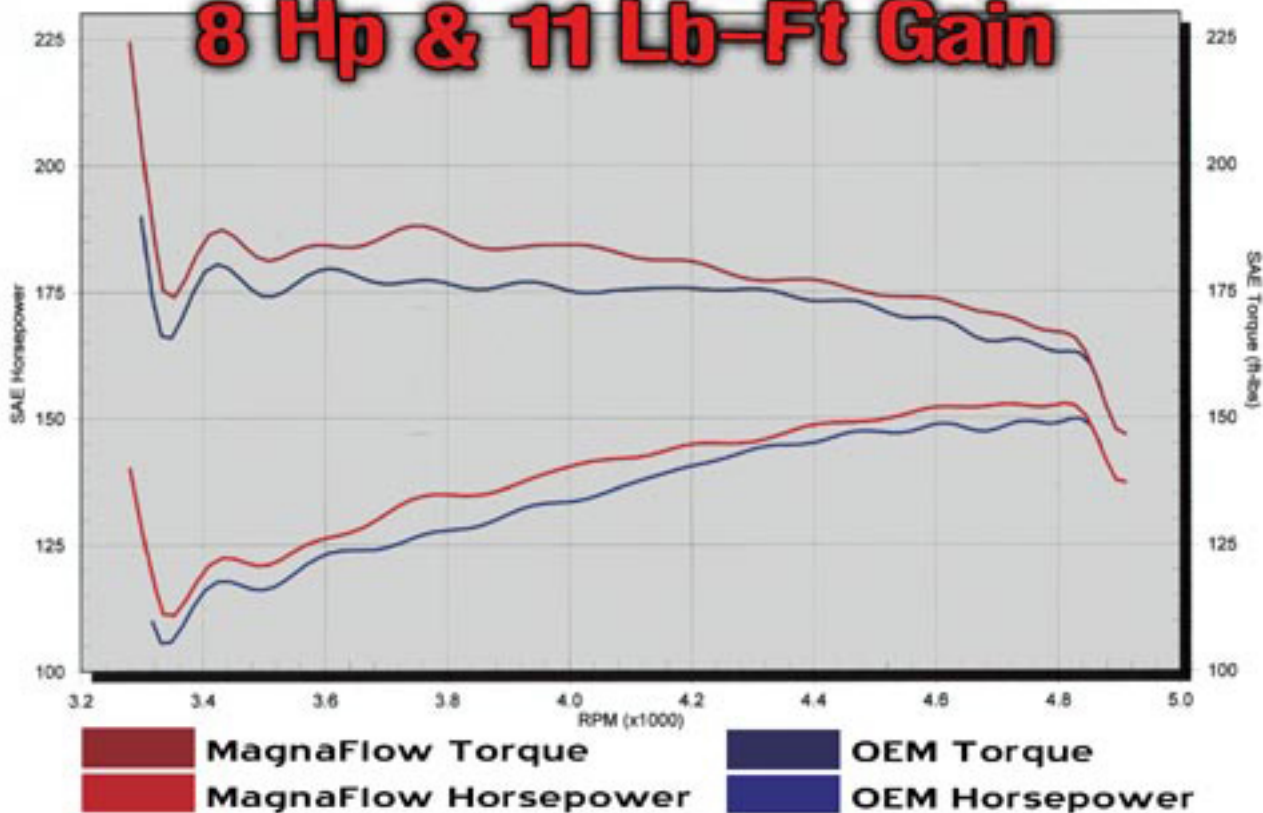

MAGNAFLOW Performance

8 Hp & 11 Lb-Ft Gain

15858 - Jeep Grand Cherokee