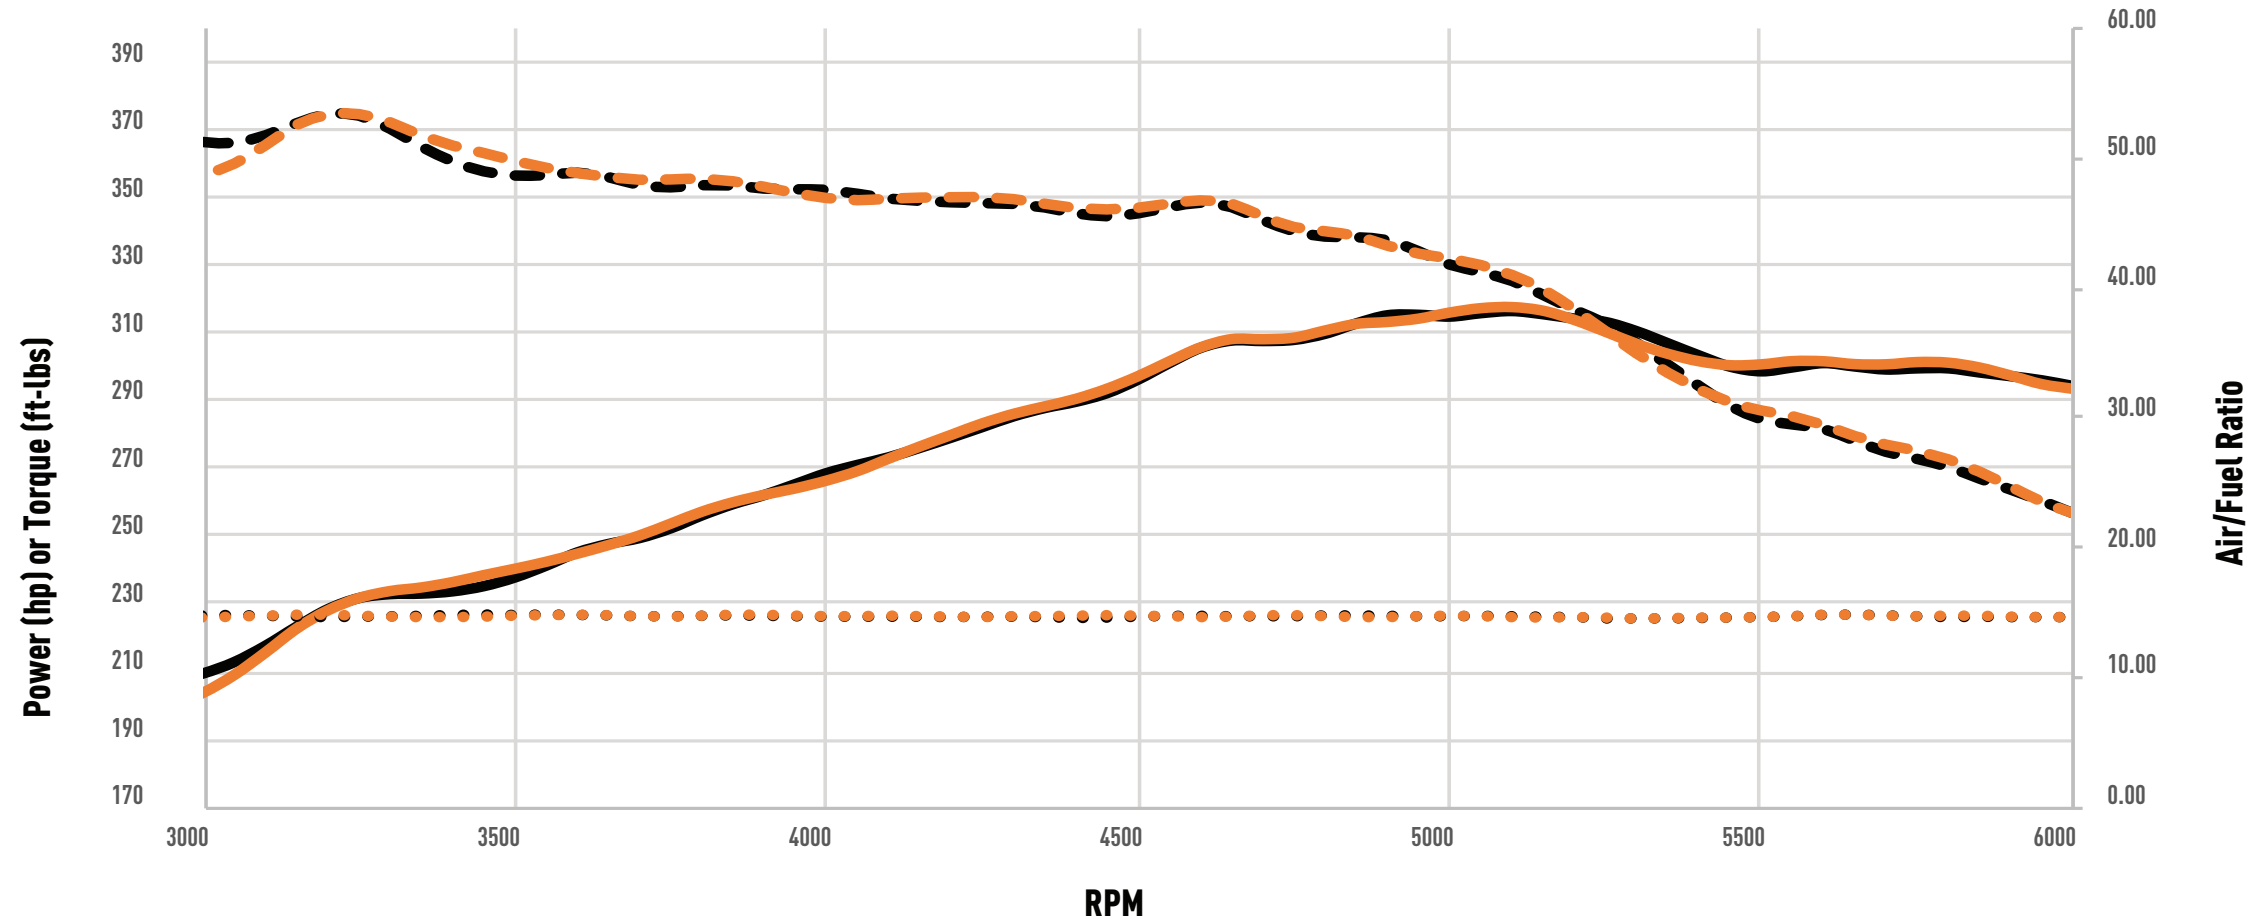

2020 Toyota Supra Performance Air Intake Dyno Results

Stock Intake - Power Mishimoto Intake -
 Torque
 Stock Intake - Torque Stock Intake - AFR
 Mishimoto Intake - Power Mishimoto Intake -
 AFR

2020 Toyota Supra Performance Air Intake Flow Bench Comparison