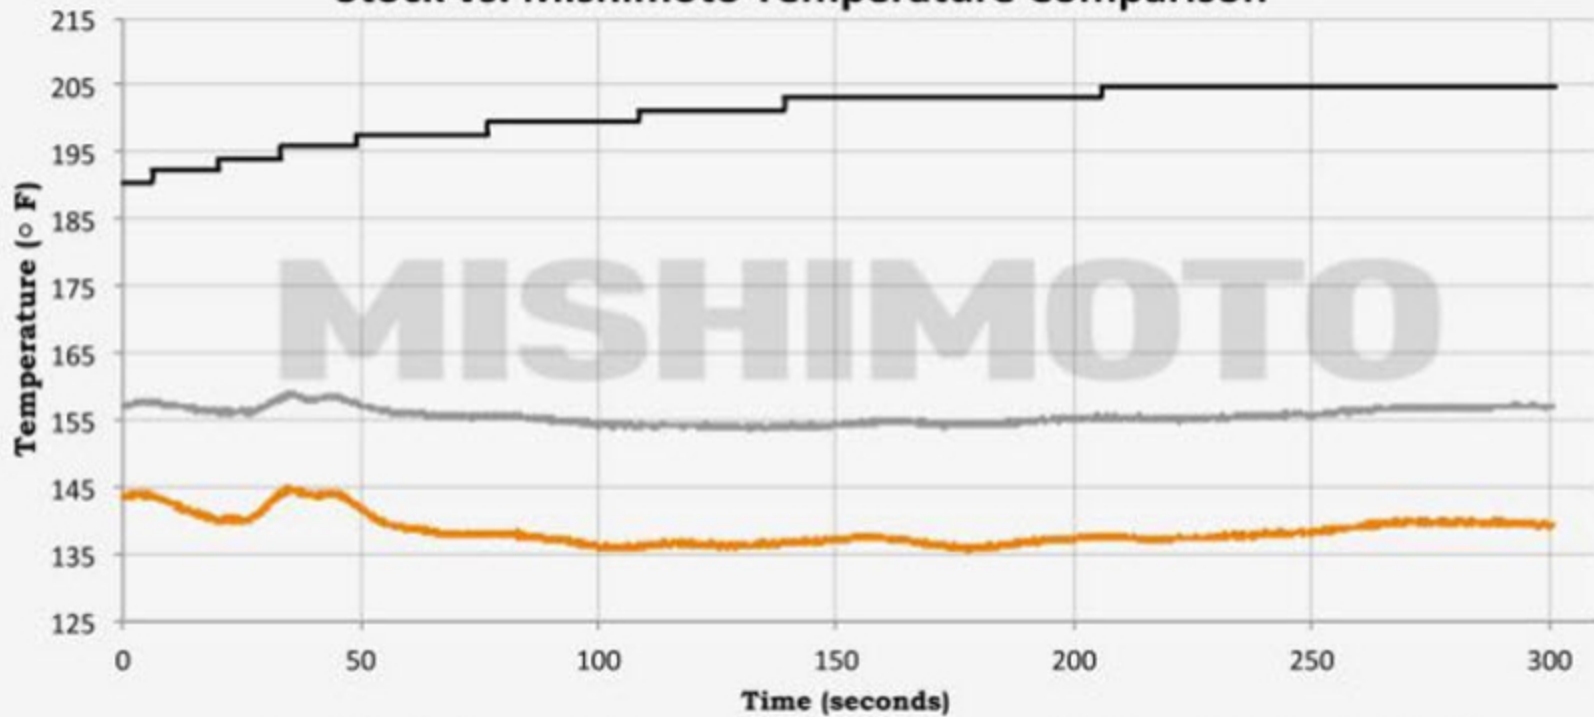

2016 Camaro 2.0T Oil Cooler

Stock vs. Mishimoto Temperature Comparison

— Stock Oil Cooler Outlet Temp

— Mishimoto Oil Cooler Outlet Temp

— Mishimoto Oil Cooler Inlet Temp