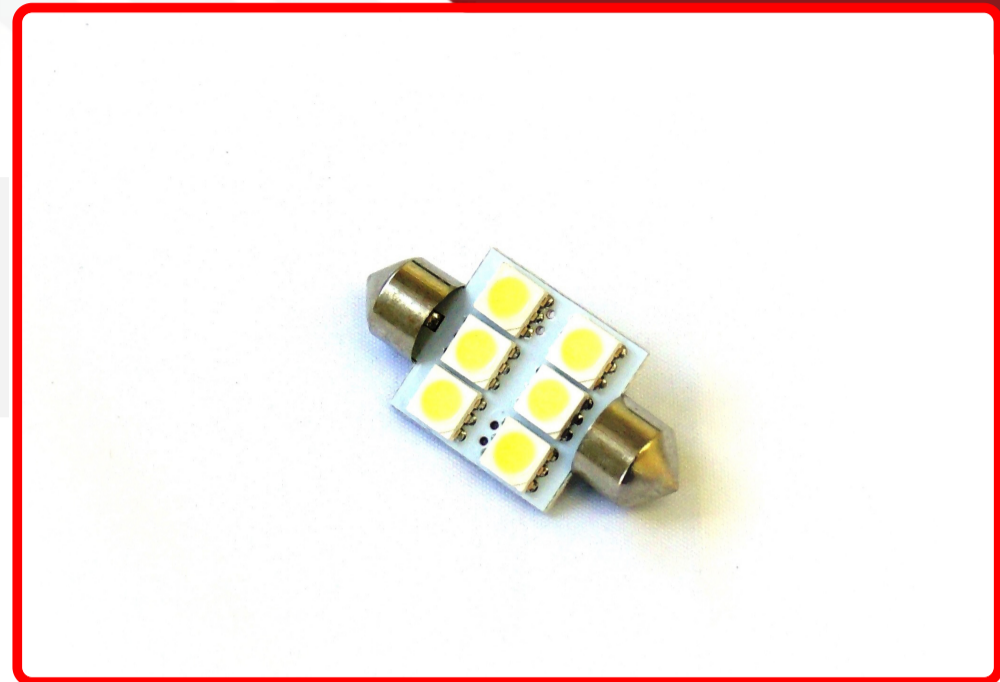

Lumens

Beam

Pattern

Product Information

Step it up and replace your stock bulbs with our professional grade 5050 LED replacement bulbs for brighter, crisper illumination Race Sport Lighting's LED Replacement Bulbs are available in a variety of bases and colors for virtually any application, and are the perfect solution to upgrade your interior or exterior automotive lighting • 1 Year Warranty