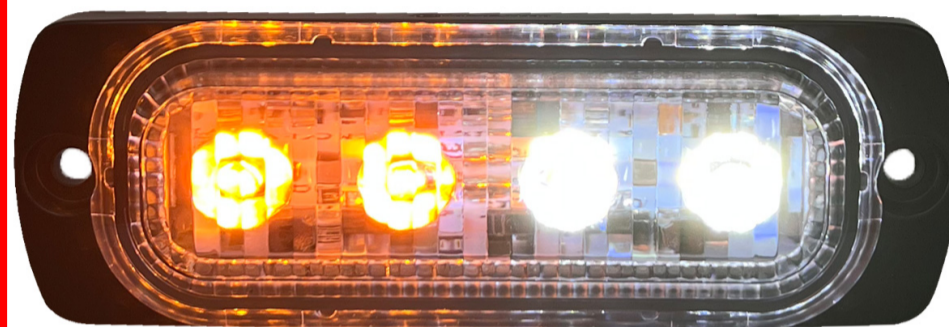

SKU # RS70014W-A

Part # 1005101

Description

Switching 4-LED Ultra Slim Flush Mount 19-Flash Pattern Marker Strobe Light (White/Amber)

Categories Commercial, Golf Cart Lighting, Strobe Lighting Kits

Sub-Categories

Super Slim Flush Mount LED Strobe Marker Lights, Safety and Strobe Lighting, Ultra Slim Surface Mount Marker Lights

UPC 817999020441

Unit of Measure EA

Related Skus:

RSMSPLATE

Cross Sell Skus:

RS7003AWD,RS826WA,RS-281-4LED-WA,RS-35L21D-TBD-A

1 year

Lumens

Beam Pattern

Product Information

This four LED surface mount IP67 strobe light is ideal for warning, municipal, and safety applications. This unit utilizes four high-intensity LEDs with an optical lens. These low-profile surface mount strobes are resistant to collision and dust, and are splash-proof. They feature nineteen adjustable, alternating, and synchronized flash patterns, low power consumption, and a quick start-up time. • Color: Black Housing w/ clear lens • Voltage: 12V-24V • Current: 333 mA • Wattage: 12W 3W per LED *Please note, when installing these units, they should be mounted to a flat surface to prevent damage due to over-tightening on an uneven surface • 1-Year Warranty 4-inch Length 1 5/16 inches high