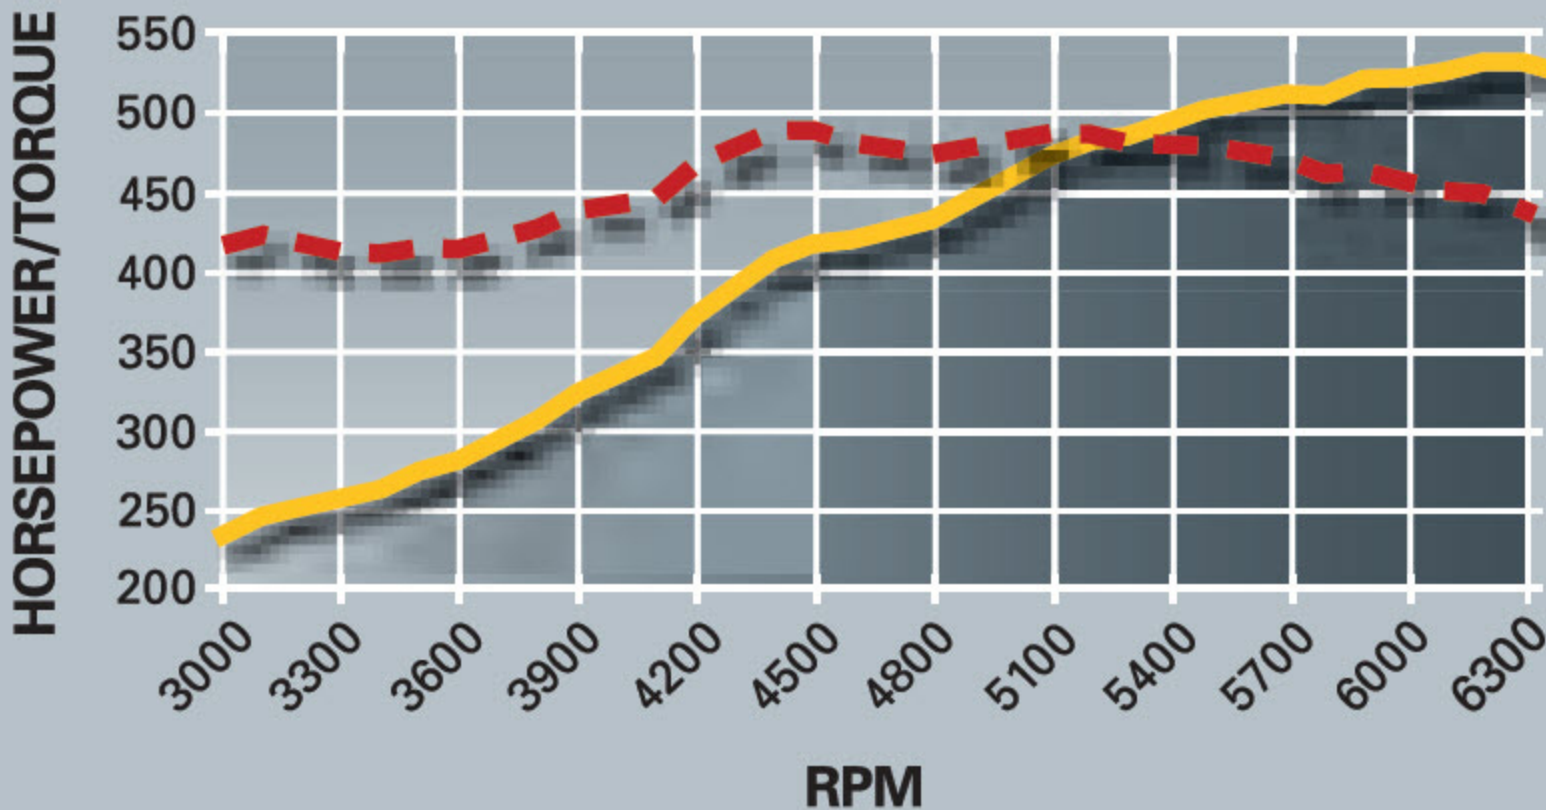

LS376/525 DYNO CHART

Horsepower: 525 @ 6,300 rpm

Torque (lb-ft): 489 @ 4,400 rpm