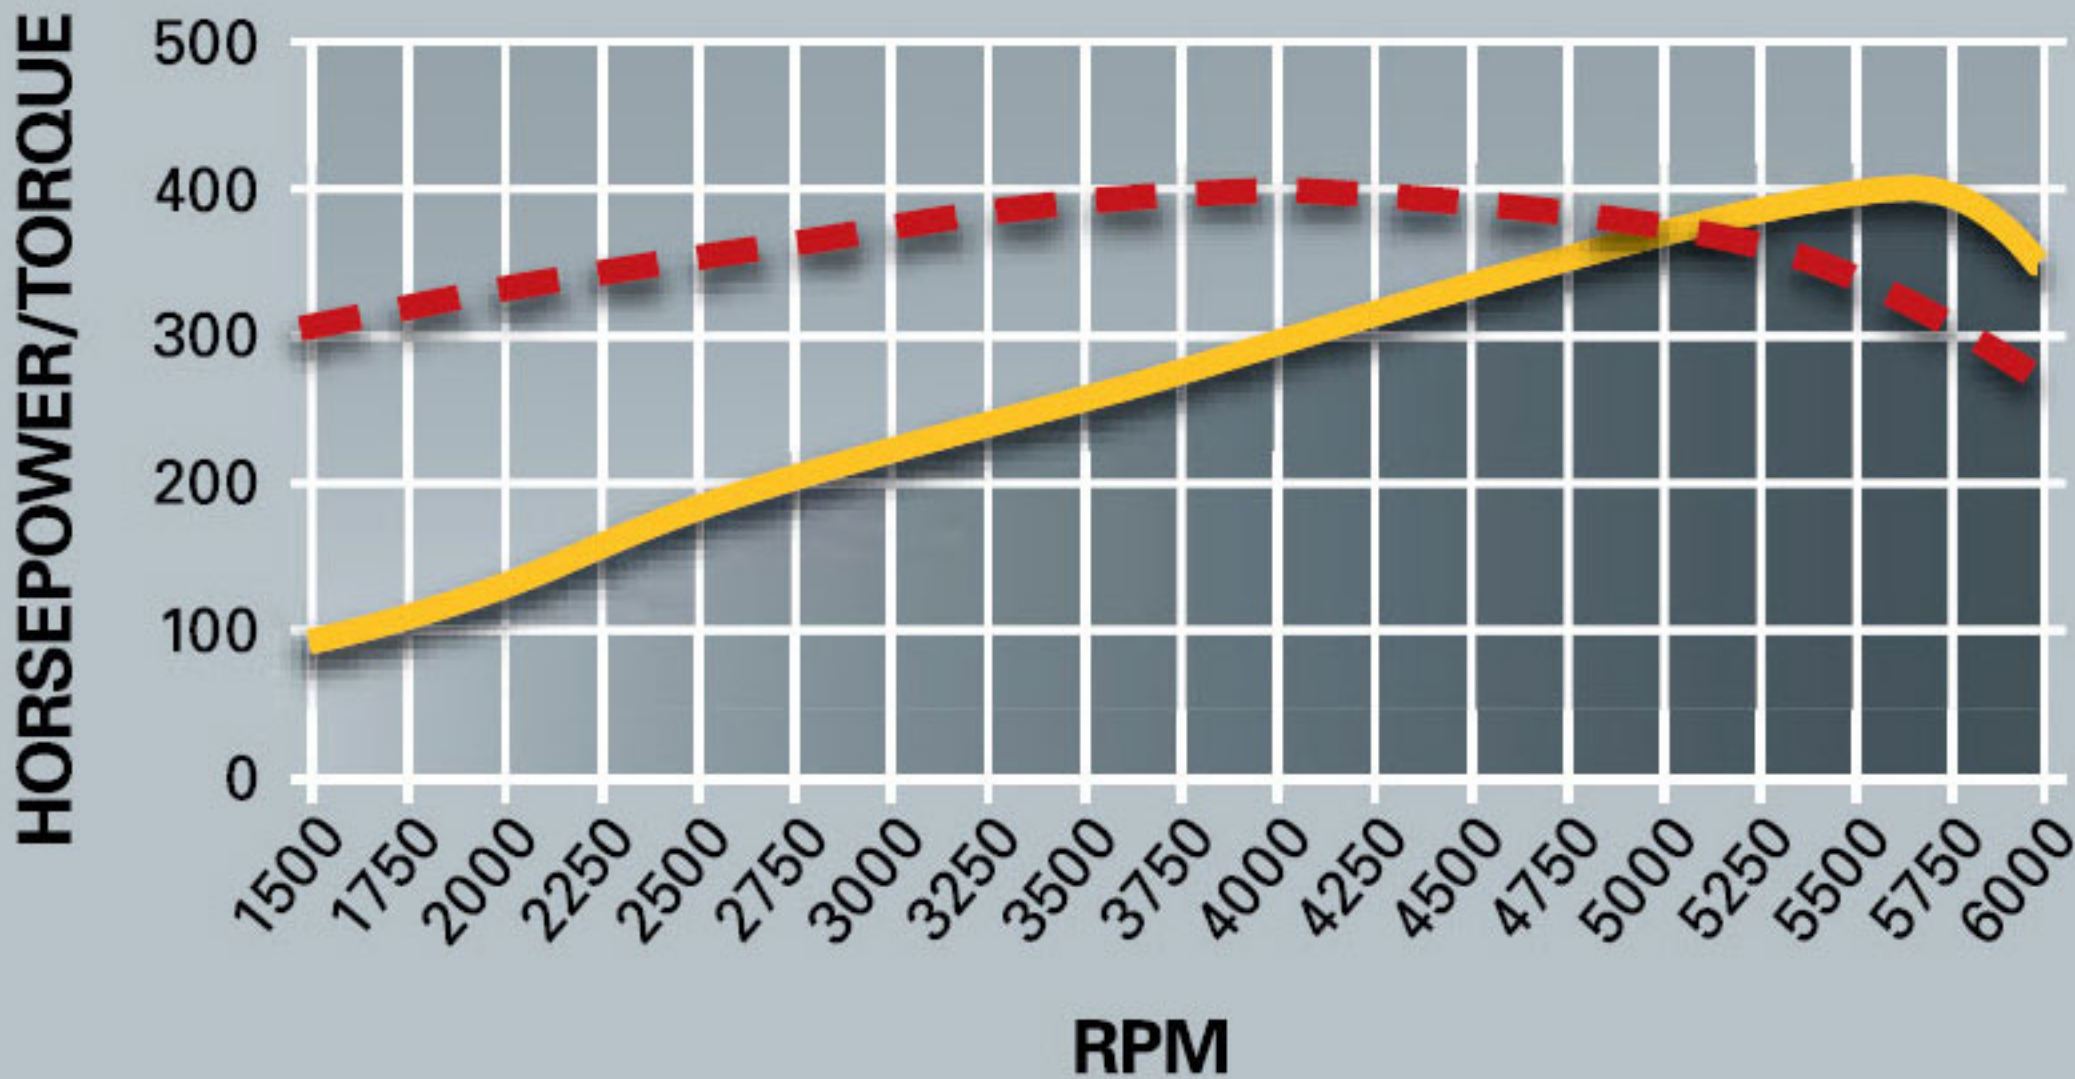

ZZ5 350 DYNO CHART

Horsepower: 400 @ 5600 rpm

Torque (lb-ft): 400 @ 4000