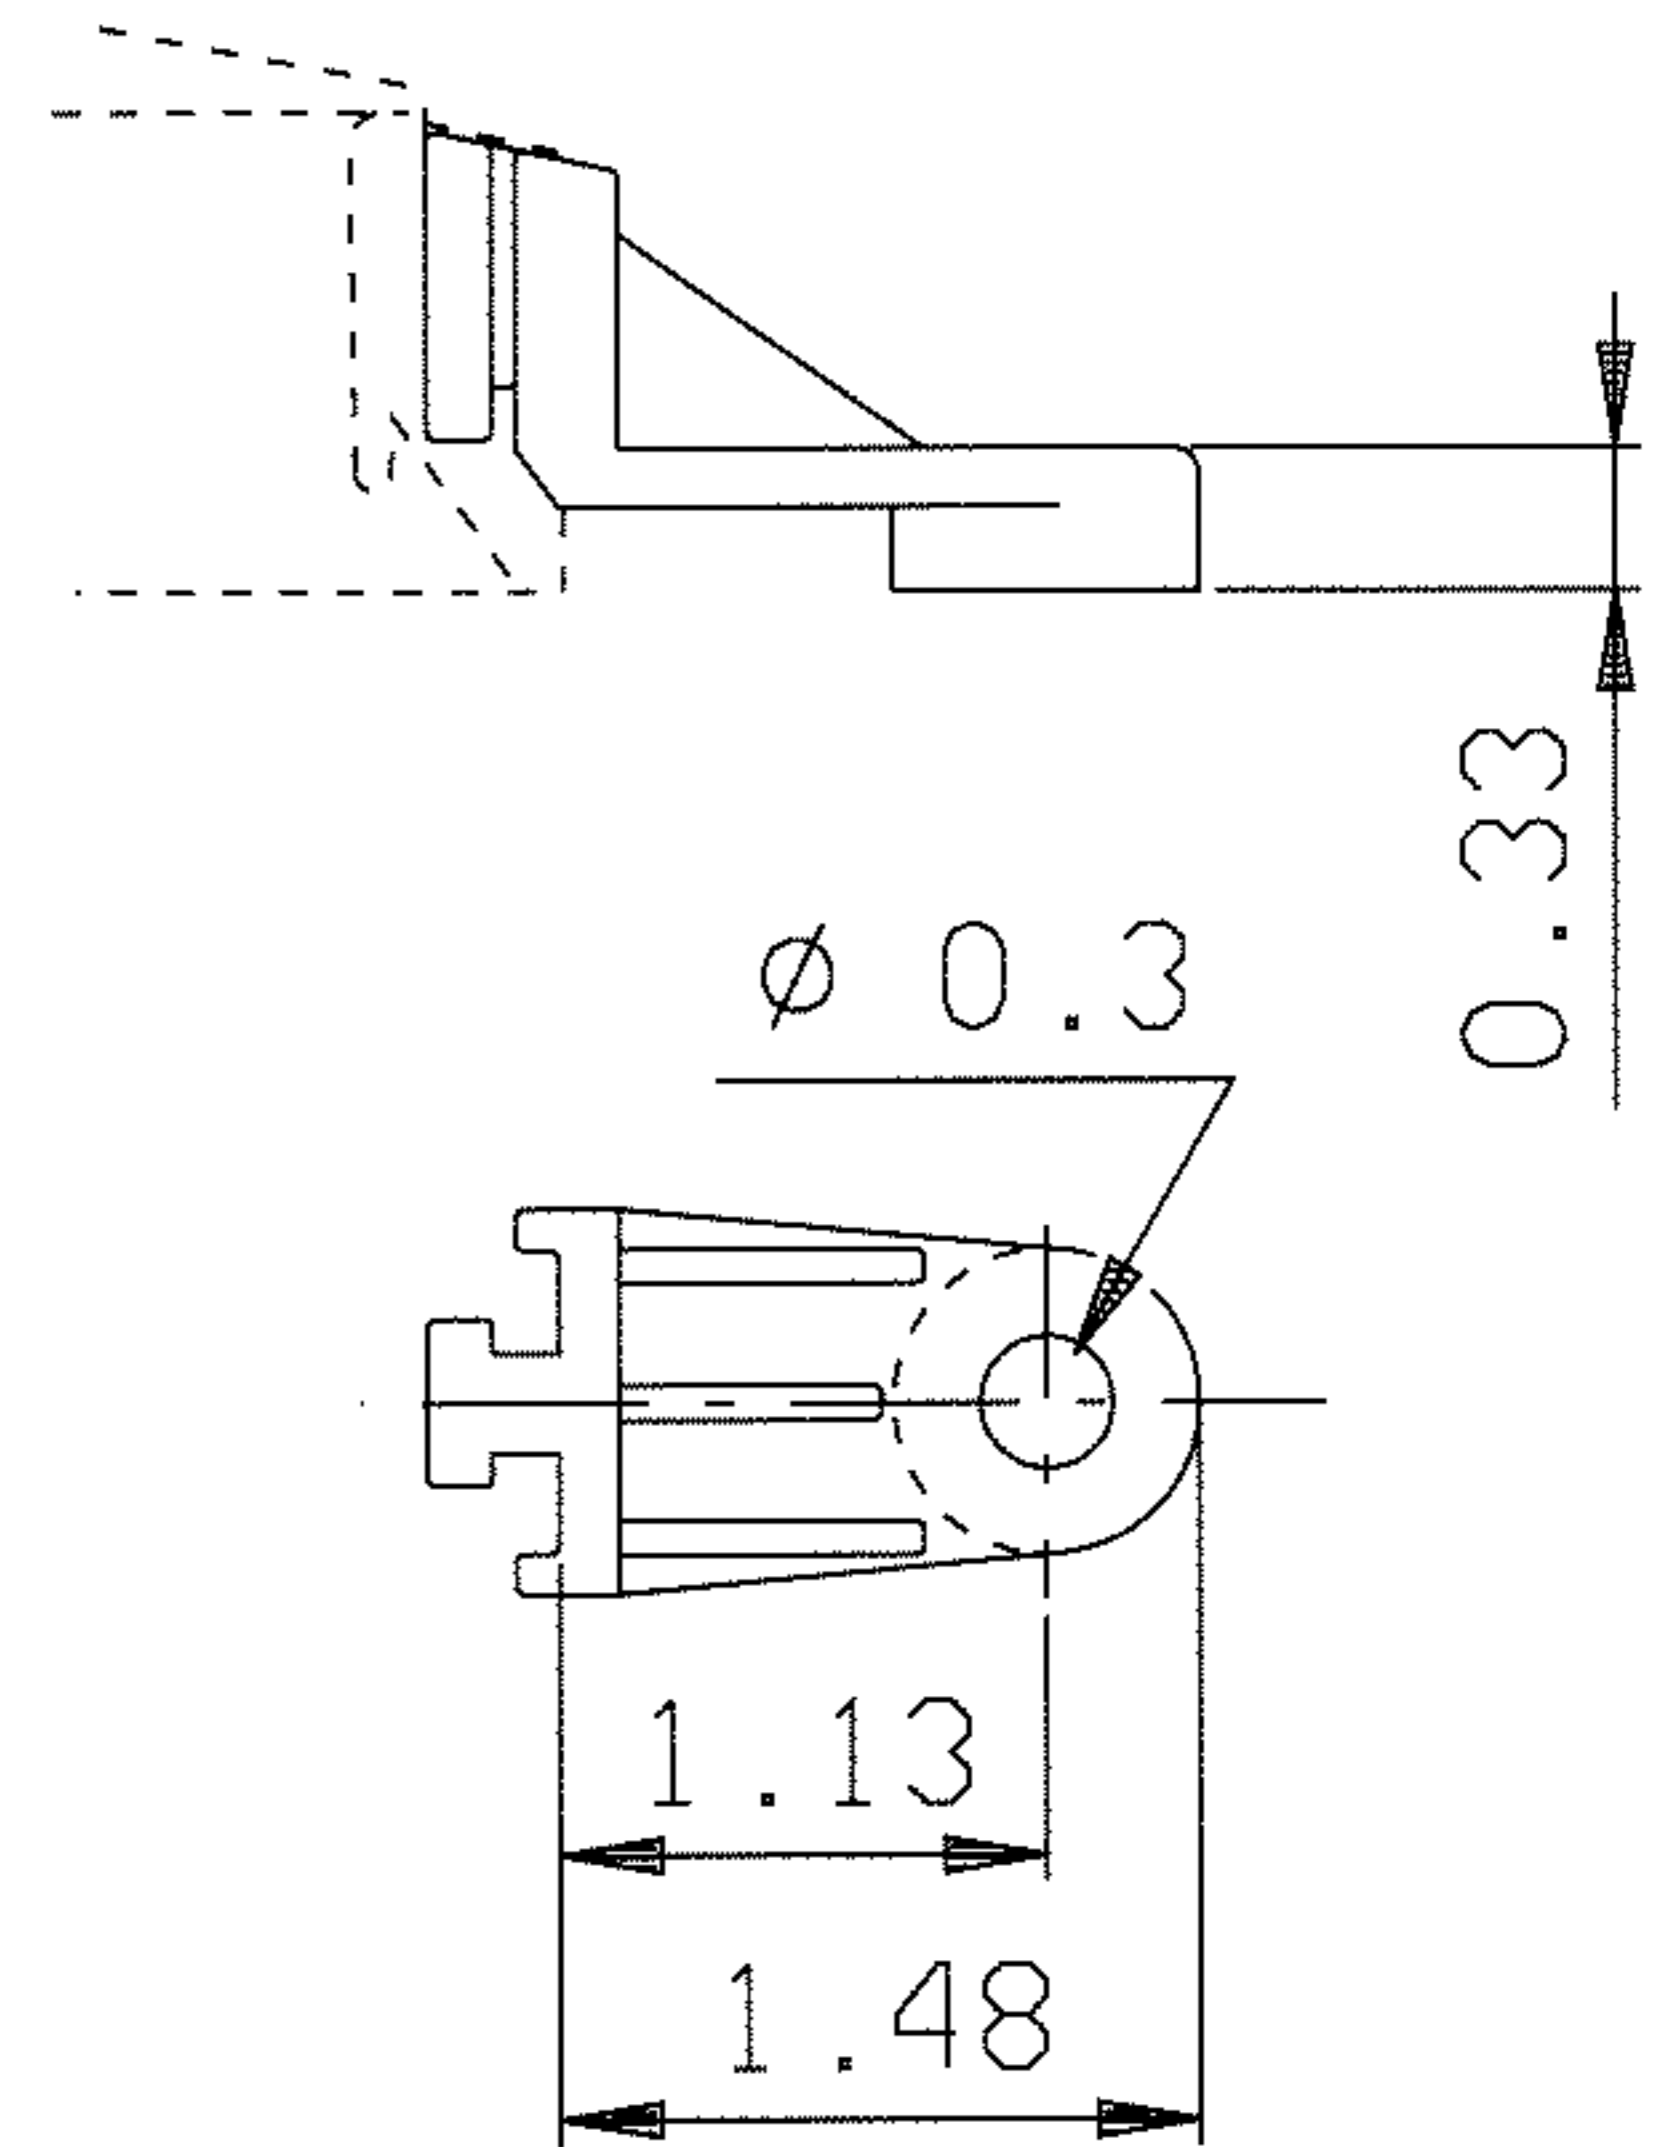

Art. 30130033

Art. 30130032

NOTE: *On request, we can supply brackets according to your drawing (based on quantity).*

KIT Art. 30130013

KIT consists of a 0.08" x 7" pin, rubber washer and stop-spring.