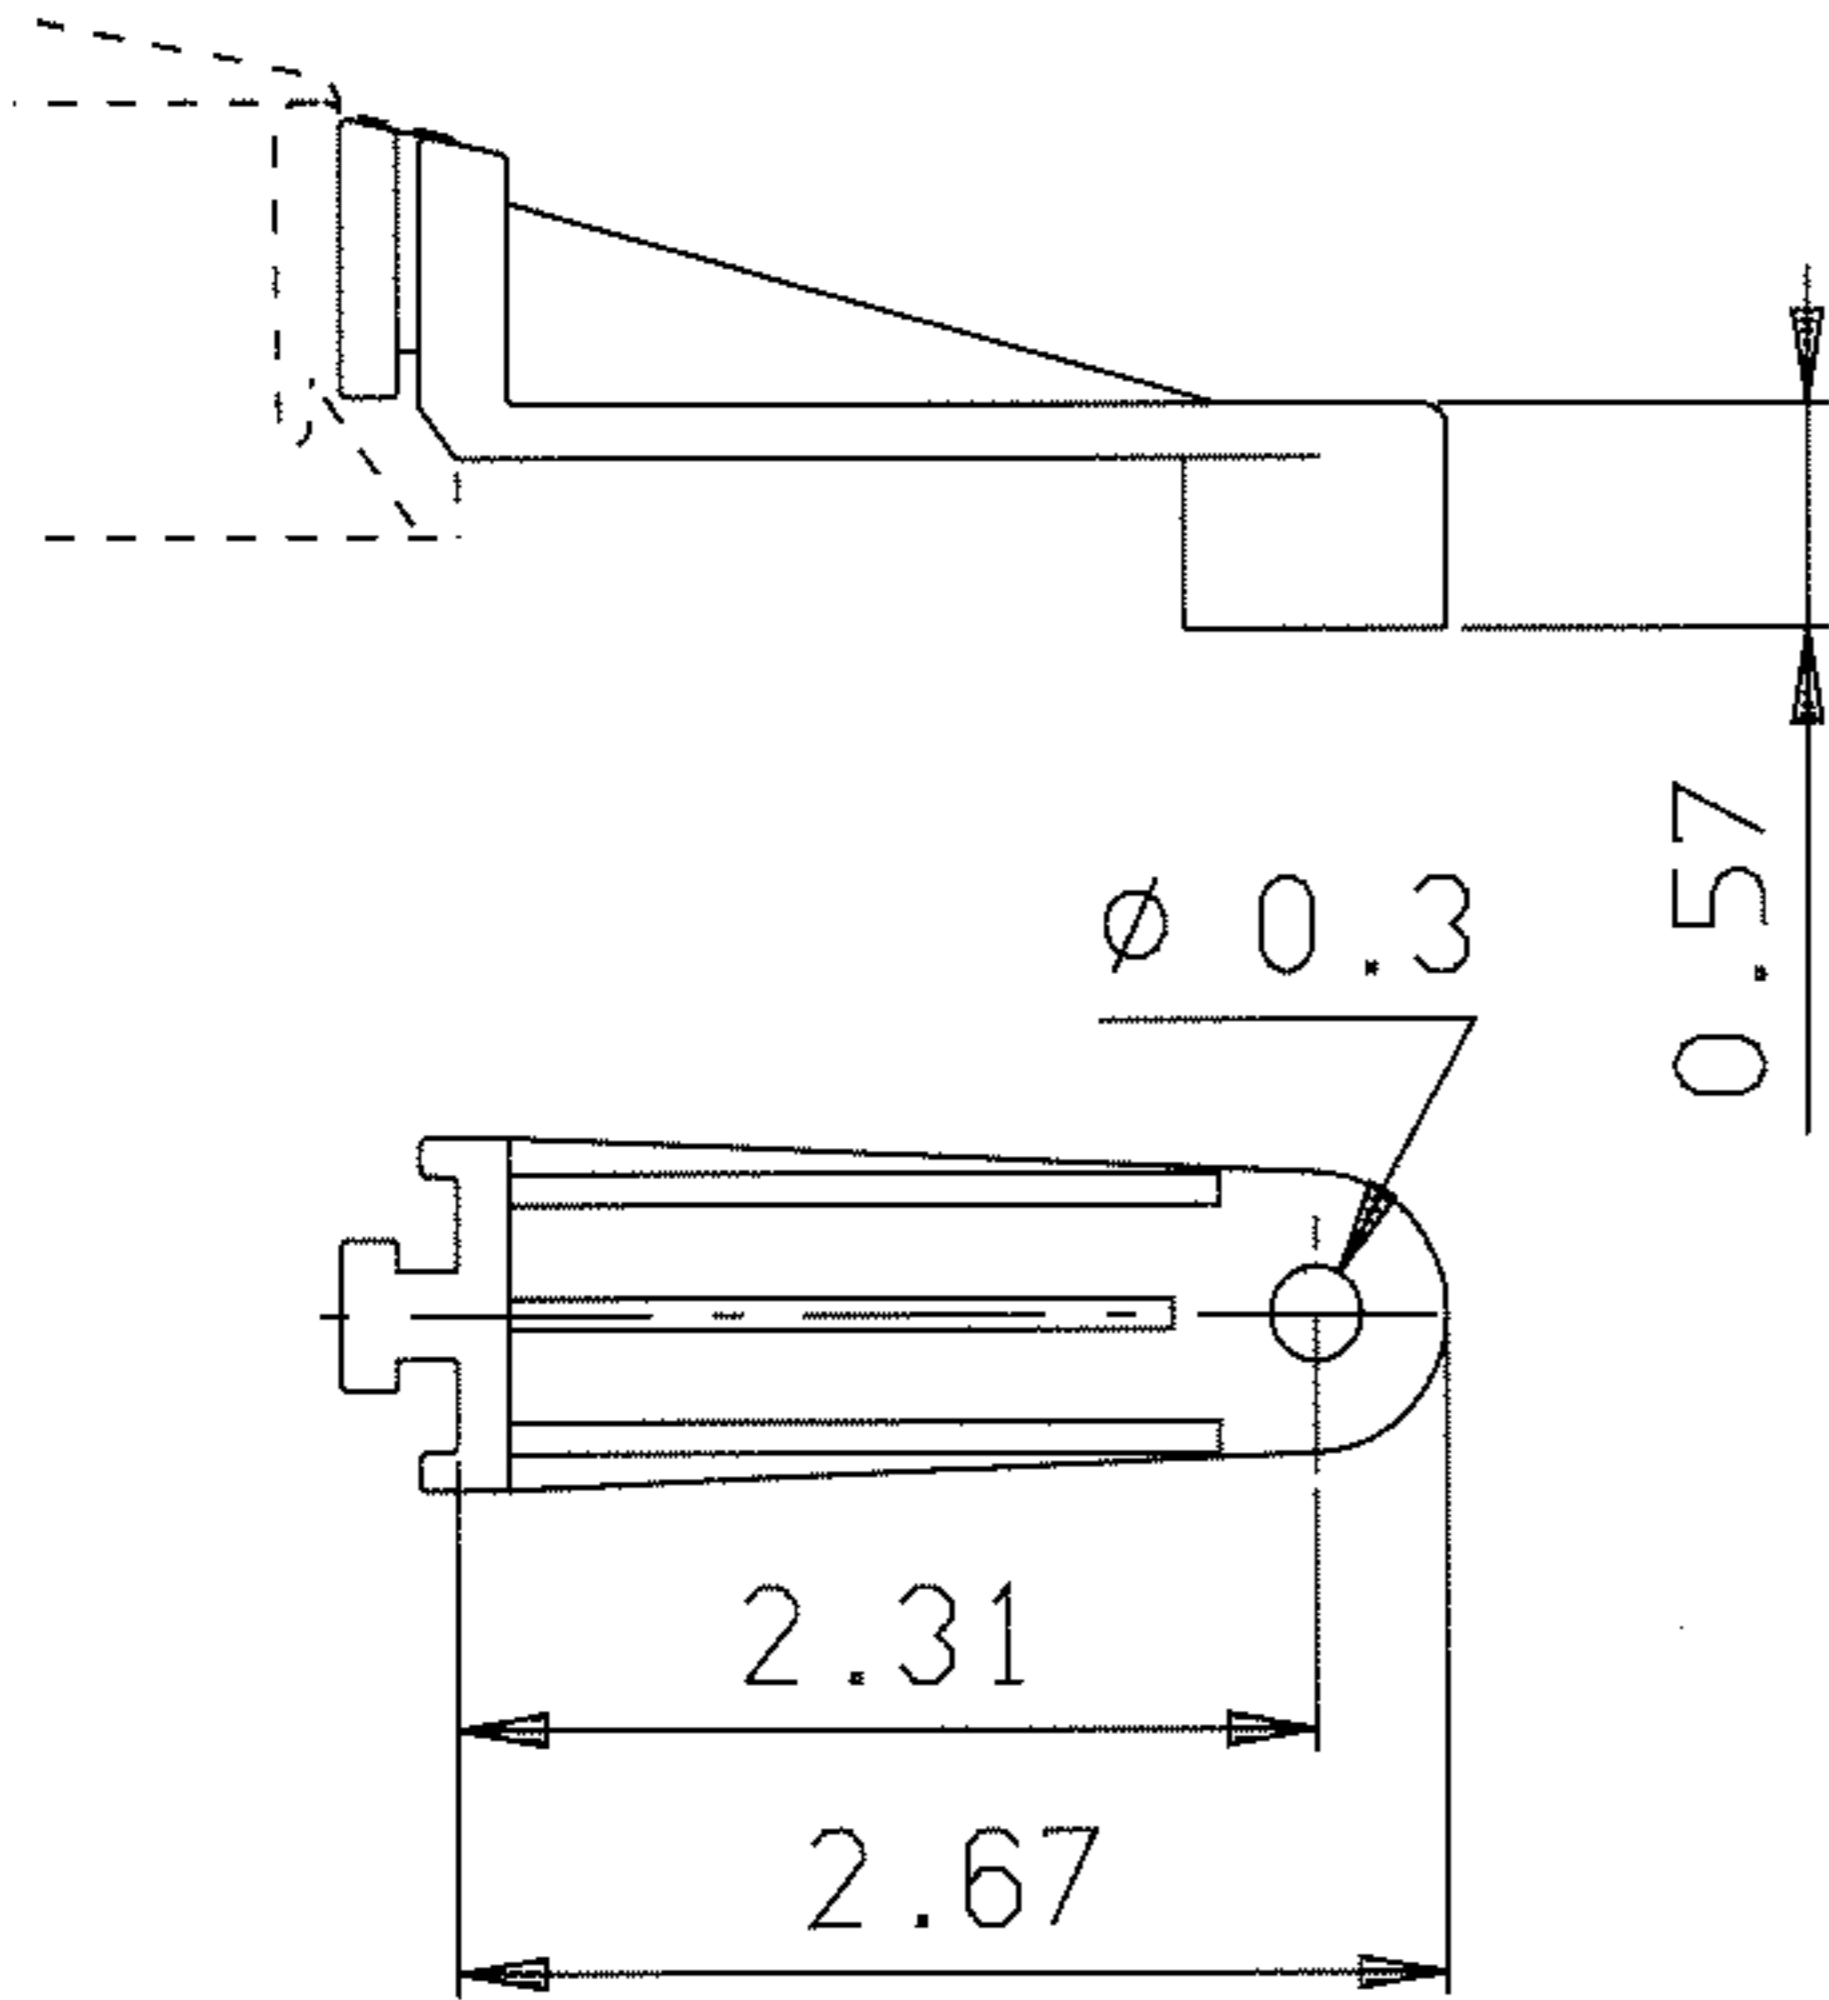

Art. 30130033

Art. 30130032

NOTE: *On request, we can supply brackets according to your drawing (based on quantity).*

KIT Art. 30130013

KIT consists of a 0.08" x 7" pin, rubber washer and stop-spring.