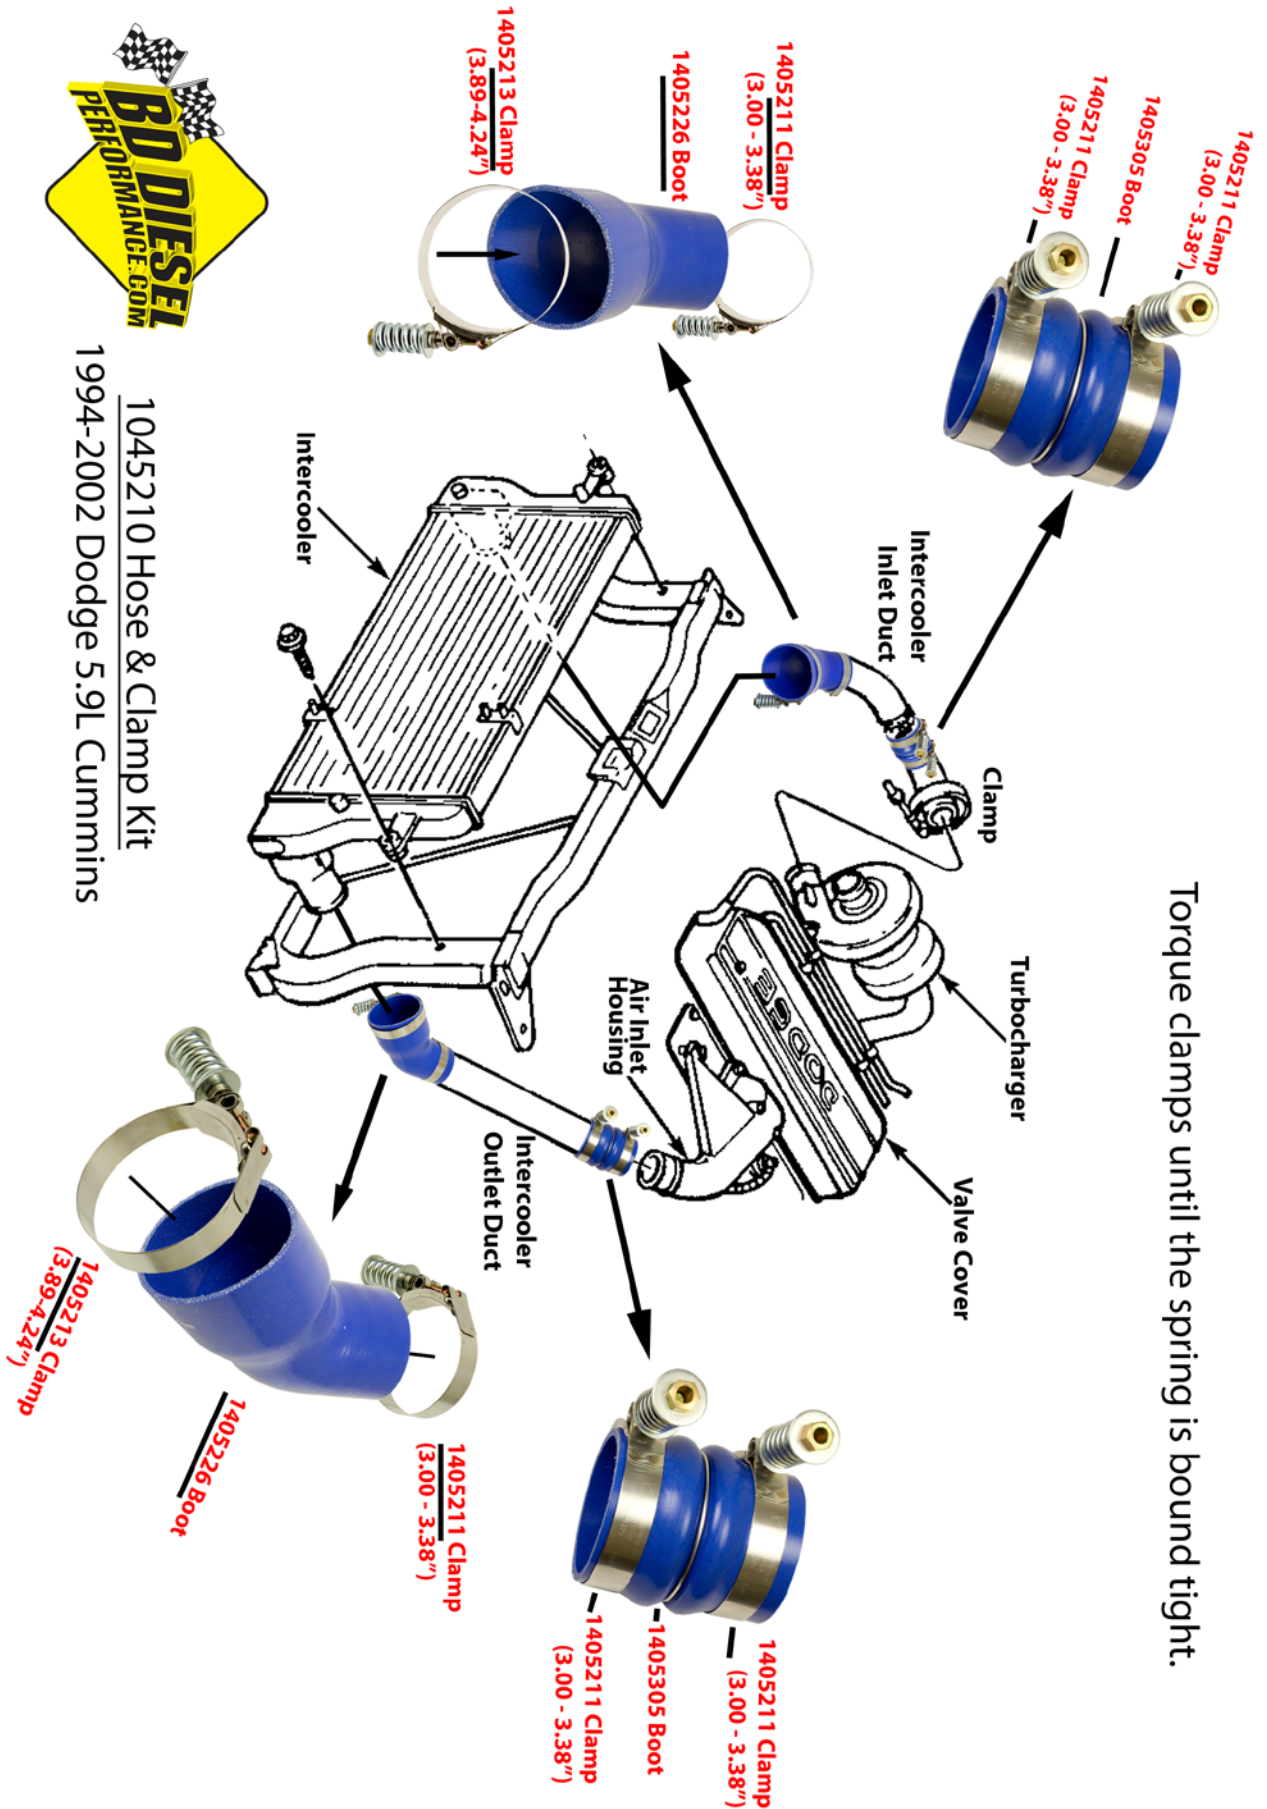

BD Hose & Clamp Kit

Dodge 1994-2002 5.9L Cummins

P/N# 1045210

PLEASE READ ALL INSTRUCTIONS BEFORE INSTALLATION

BD Engine Brake Inc.
Plant Address: 33541 MacLure Rd. Abbotsford, BC, Canada V2S 7W2
U.S. Shipping Address: 88-446 Harrison St, Sumas, WA 98295 U.S. Mailing Address: P.O. Box 231, Sumas, WA 98295
Phone: 604-853-6096 | Fax: 604-853-8749 | Internet: www.bd-power.com

KIT CONTENTS:

Please check to make sure that you have all the parts listed in this kit **before** you start the disassembly of your truck.

DODGE 1994-2002 HOSE & CLAMP KIT (P/N# 1045210)	
1405226	1405305
	
<i>5-ply Angled Boot</i>	<i>Intercooler Pipe Boot</i>
Qty: 2	Qty: 2
1405211	1405213
	
<i>HD Spring Loaded Clamp (3.00–3.38")</i>	<i>HD Spring Loaded Clamp (3.89–4.24")</i>
Qty: 6	Qty: 2

1045210 Hose & Clamp Kit
1994-2002 Dodge 5.9L Cummins

BD Engine Brake Inc.

Plant Address: 33541 MacLure Rd. Abbotsford, BC, Canada V2S 7W2

U.S. Shipping Address: 88-446 Harrison St, Sumas, WA 98295 U.S. Mailing Address: P.O. Box 231, Sumas, WA 98295