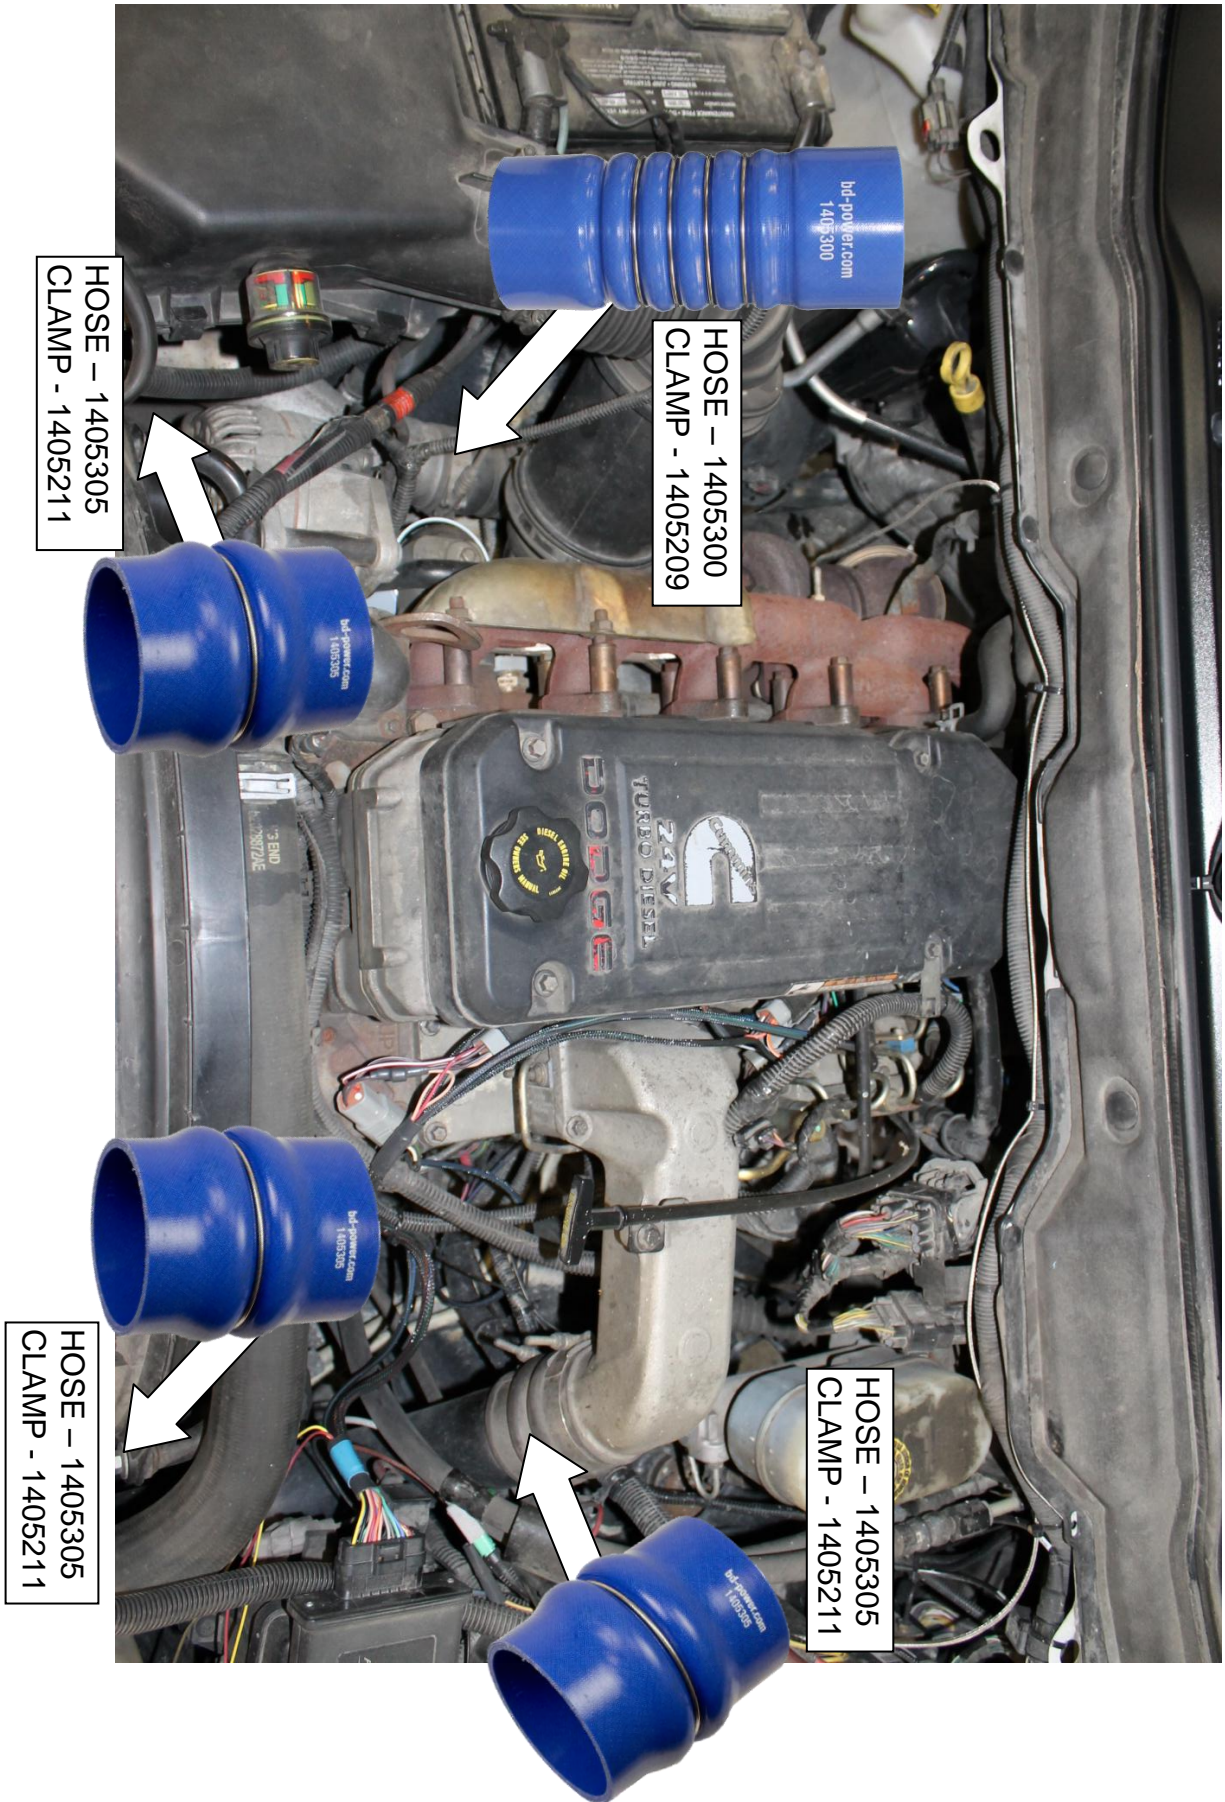

BD Hose & Clamp Kit

Dodge 2003-2007 5.9L Cummins

P/N# 1045215

PLEASE READ ALL INSTRUCTIONS BEFORE INSTALLATION

KIT CONTENTS:

Please check to make sure that you have all the parts listed in this kit **before** you start the disassembly of your truck.

DODGE 1994-2002 HOSE & CLAMP KIT (P/N# 1045215)	
1405300	1405305
	
<i>2 3/4" Intercooler Boot</i>	<i>3" Intercooler Pipe Boot</i>
Qty: 1	Qty: 3
1405211	1405209
	
<i>HD Spring Loaded Clamp (3.00–3.38")</i>	<i>HD Spring Loaded Clamp (2.75-3.00")</i>
Qty: 6	Qty: 2