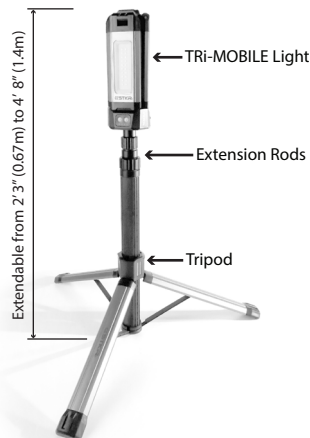

CHANGE LIGHT COLOR TEMPERATURE

- Press sun button to change color temperature:
 - Cool White 5400K
 - Warm White 4000K

CONTROL PANEL

Power/Mode

360° AREA LIGHT AND REMOVABLE SHOPLIGHT

BATTERY LEVEL INDICATOR

Battery level indicator LEDs turn on when light is on.

- (4) 100-75%
- (3) 74-50%
- (2) 49-25%
- (1) 24-0%

CHARGING

1) Remove charge port cover 2) Plug in charger *included charger output of 8.4V 1.5A. If using a charger other than included ensure similar voltage and amp specifications, not doing so can result in a damaged battery.

SPECIFICATIONS

Model # 12681

LIGHT

2000 Total Max True-Lumens

Flood Light: 667 Lumens per head

Cool White 5400K or Warm White 4000K

RUNTIME

High: 1.5 hours