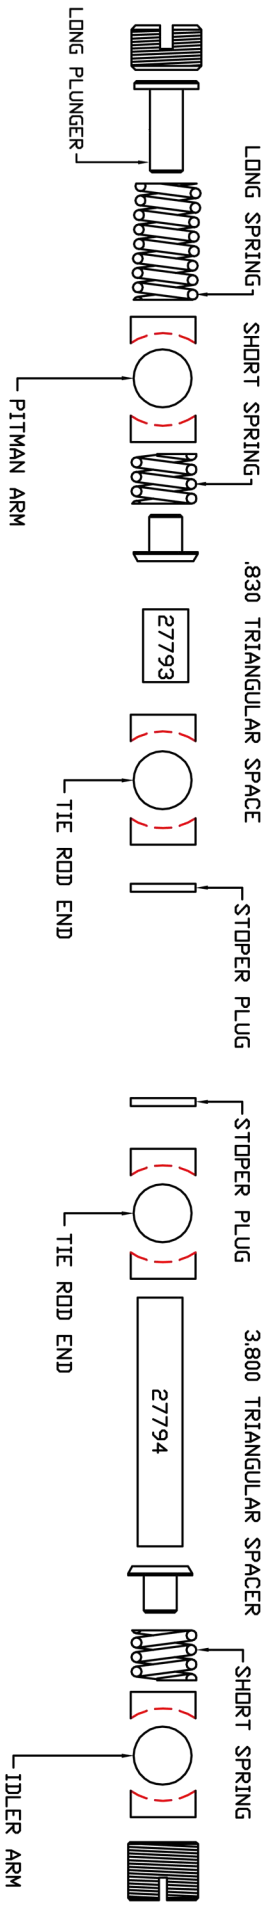

28222

1957 - 58 BUICK
28221 CL TUBE

NOTE: REPAIR KITS FOR 30.875" OVER ALL LENGTH