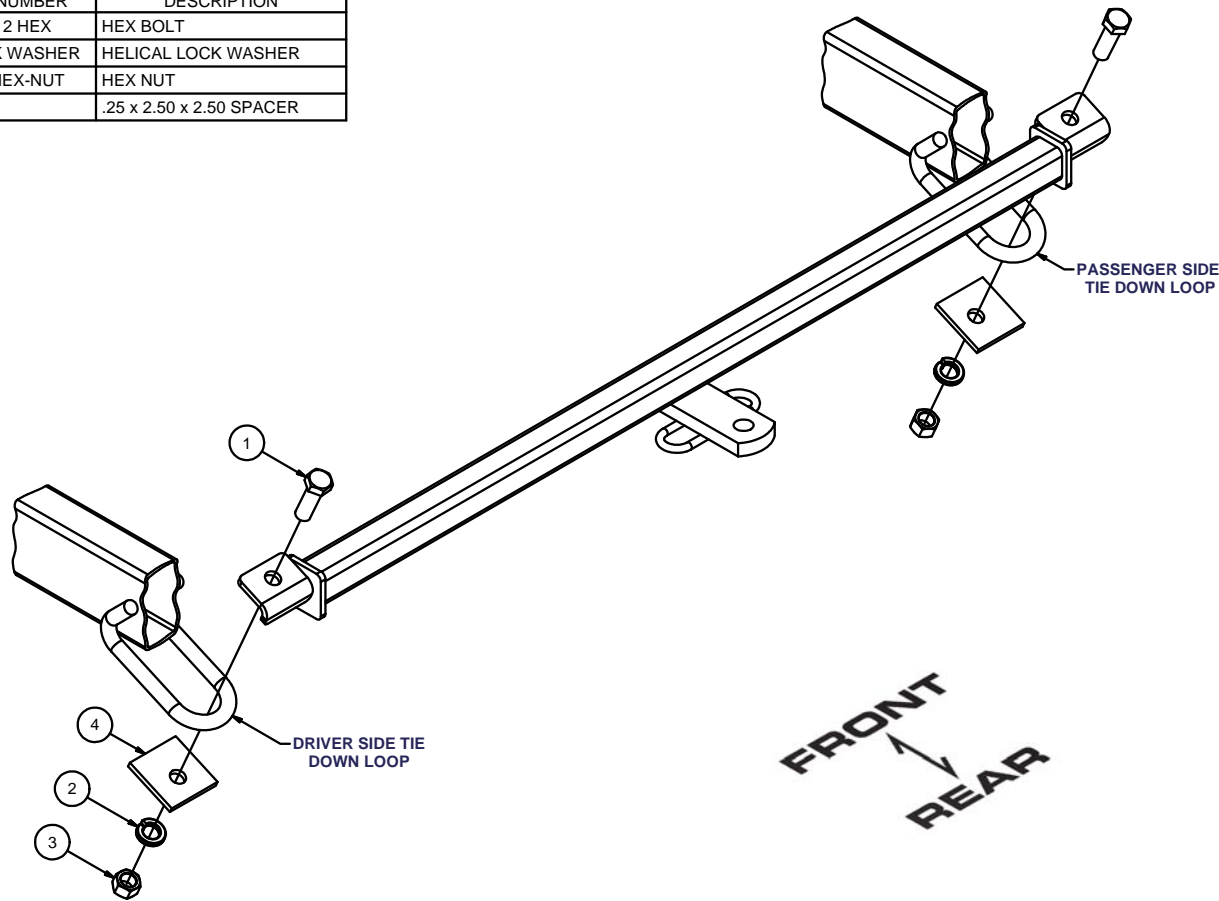

11657

87-92 VOLKSWAGEN VANAGON

2/3/2017

GROSS LOAD CAPACITY WHEN USED AS A WEIGHT CARRYING HITCH: 1,500 LBS. TRAILER WEIGHT & 150 LBS. TONGUE WEIGHT.

DO NOT EXCEED VEHICLE MANUFACTURER'S RECOMMENDED TOWING CAPACITY.

WARNING: ALL NON-TRAILER LOADS APPLIED TO THIS PRODUCT MUST BE SUPPORTED BY 18050 STABILIZING STRAPS.

** FAILURE TO PROPERLY SUPPORT NON-TRAILER LOADS WILL VOID PRODUCT WARRANTY**

HAVING INSTALLATION QUESTIONS? CALL TECHNICAL SUPPORT AT 1-800-798-0813

Parts List

ITEM	QTY	PART NUMBER	DESCRIPTION
1	2	5_8 - 11 x 2 HEX	HEX BOLT
2	2	5_8 LOCK WASHER	HELICAL LOCK WASHER
3	2	5_8 - 11 HEX-NUT	HEX NUT
4	2	11657-SP	.25 x 2.50 x 2.50 SPACER

HITCH WEIGHT: 15 LBS.

INSTALL TIME

PROFESSIONAL: 30 MINUTES

NOVICE (DIY): 60 MINUTES

INSTALL NOTES:

NO DRILLING REQUIRED

INSTALLATION STEPS

1. This hitch fits below the vehicle's rear bumper with the hitch end brackets resting on top of the vehicle tie down loops (two black loops under each end of the bumper). Place mounting bolts into holes in end of hitch brackets from the top and rotate hitch and bolts through the tie down loops.
2. Fasten the hitch to the tow loops using fasteners as shown, with the backing plates used under each loop to sandwich the loop.
3. Torque all 5/8" fasteners to 210 lb-ft.