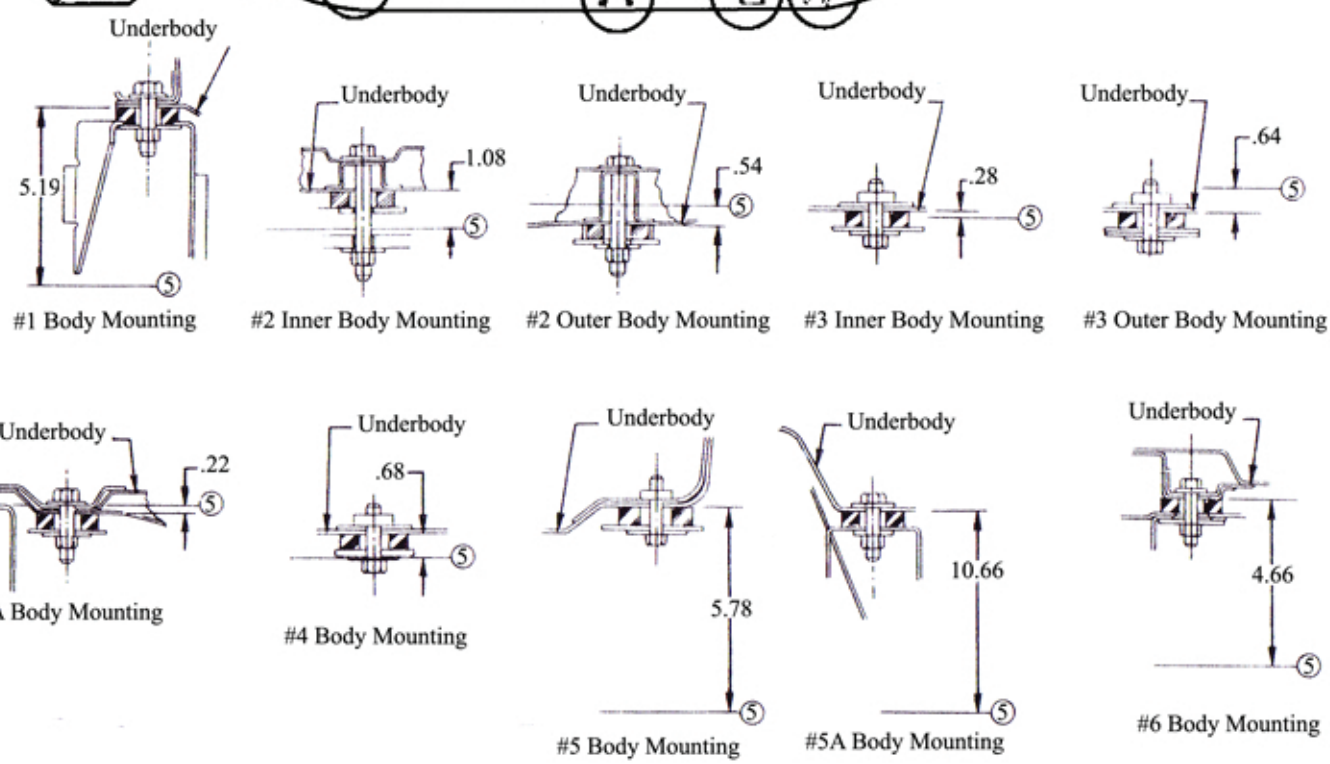

# Part # 532B 1955 - 1957

## Convertible Body Mount Kit

## INSTRUCTIONS

34 Parts Included in kit						
Quantity	10	2	1	1	2	18

1955 - See Passenger Factory Assembly Instruction Manual # 506. For detailed installation illustrations starting Section 1 Sheet 16.00 through 27.01.  
 1956 - See Passenger Factory Assembly Instruction Manual # 507. For detailed installation illustrations starting Section 1 Sheet 18.00 through 29.01.  
 1957 - See Passenger Factory Assembly Instruction Manual # 508. For detailed installation illustrations starting Section 1 Sheet 17.00 through 29.00.