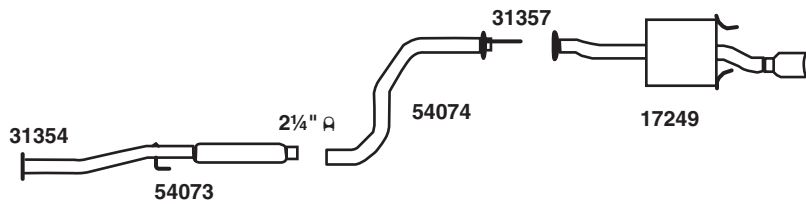

17301

Installing a high performance exhaust system has never been easier. These new direct fit systems have been designed to follow OEM routing and mounting points exactly. You don't have to cut or weld brackets and pipes to muffler bodies.

Now you can "bolt-on" a complete DynoMax high performance system — featuring the power boosting Ultra Flo Muffler.

HONDA CIVIC

KIT CONTAINS:

- (1) 17249 MUFFLER
- (1) 54073 PIPE
- (1) 54074 PIPE
- (1) 31354 GASKET
- (1) 31357 GASKET
- (1) 2 1/4" CLAMP

APPLICATION DATA

| Year | Cyl. | Model & Engine |
|---------|------|---|
| 1996-99 | 4 | Honda Civic EX, 2 Dr./4Dr. w/1.6L VTEC Eng. |