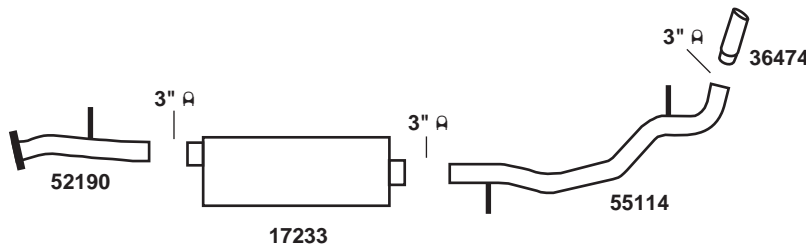

**19361**

Installing a high performance exhaust system has never been easier. These new direct fit systems have been designed to follow OEM routing and mounting points exactly. You don't have to cut or weld brackets and pipes to muffler bodies.

Now you can "bolt-on" a complete DynoMax high performance system — featuring the power boosting Ultra Flo Muffler.

**CHEVROLET TAHOE/GMC YUKON**

**3" System**

**KIT CONTAINS:**

- (1) 17233 MUFFLER
- (1) 52190 PIPE
- (1) 55114 PIPE
- (1) 36474 SPOUT
- (3) 3" CLAMPS

**APPLICATION DATA**

Year	Cyl.	Model & Engine
2006-01	8	Chevrolet/GMC Tahoe/Yukon w/4.8L, 5.3L V8