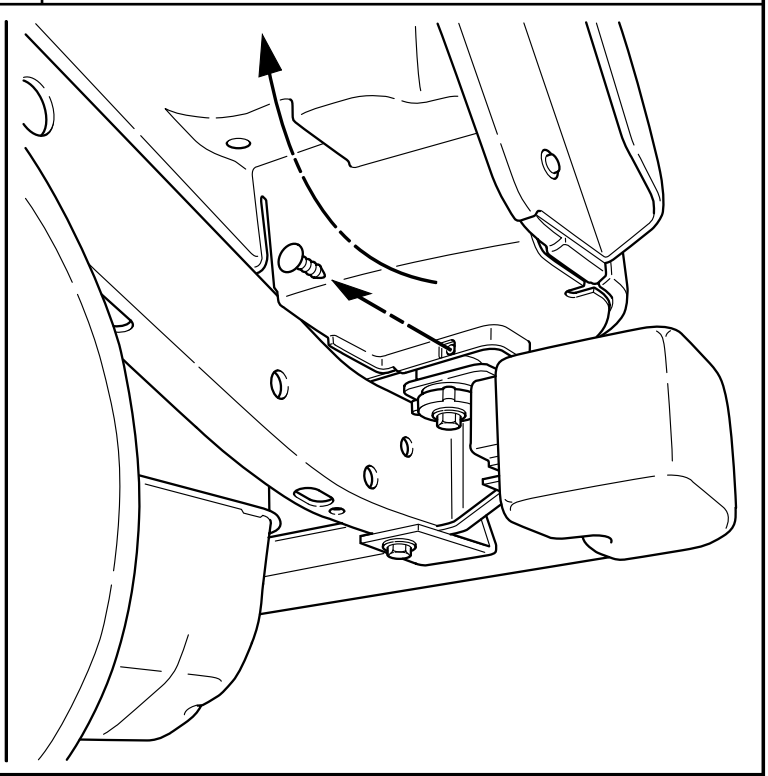

MOPAR®

JEEP WRANGLER

4-Way Trailer Tow Harness

9

10

11

12

13