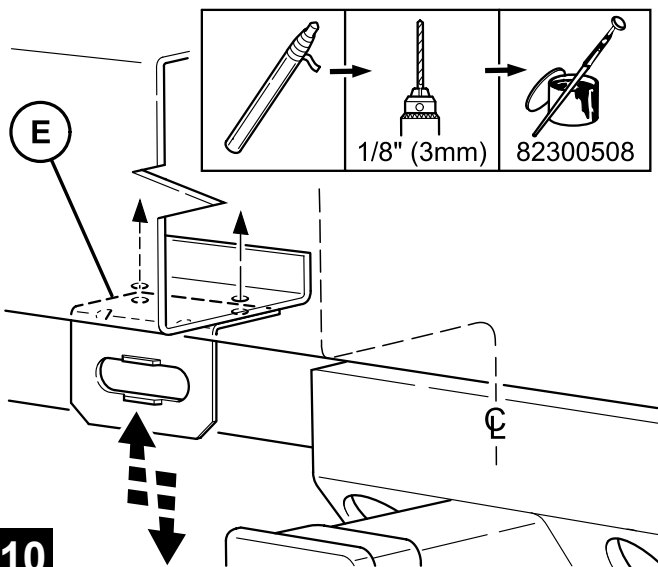

MOPAR®

JEEP WRANGLER

4-Way Trailer Tow Harness

9

10

11

12

13