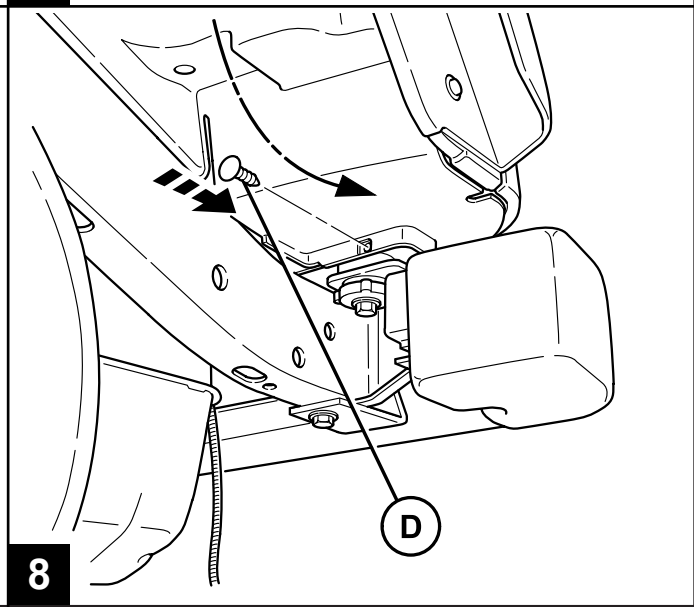

MOPAR®

JEEP WRANGLER

4-Way Trailer Tow Harness

9

10

11

12

13