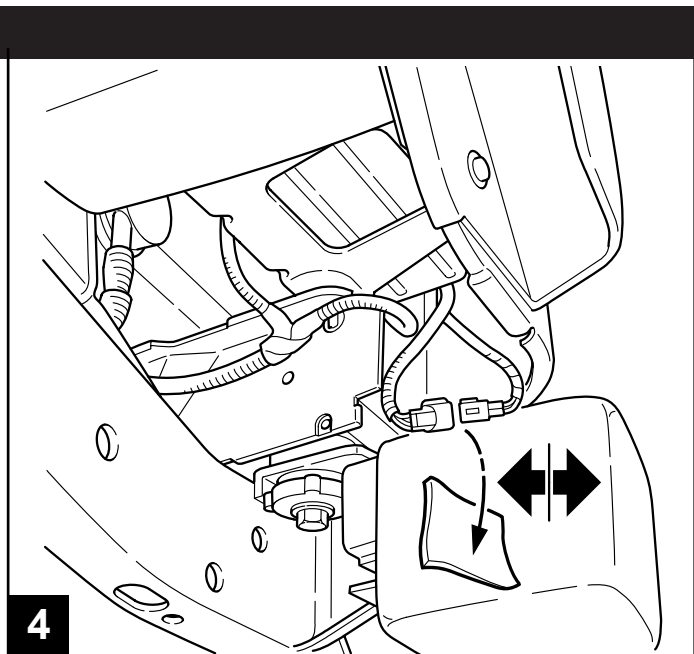

MOPAR®

JEEP WRANGLER

4-Way Trailer Tow Harness

9

10

11

12

13