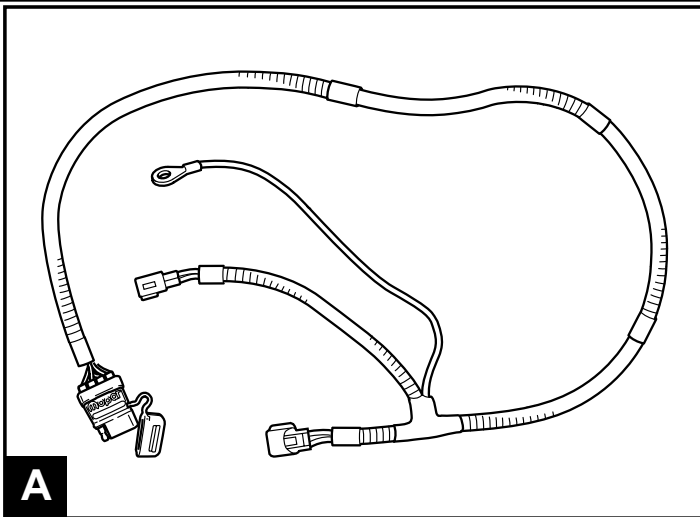

MOPAR®

JEEP WRANGLER

4-Way Trailer Tow Harness

9

10

11

12

13