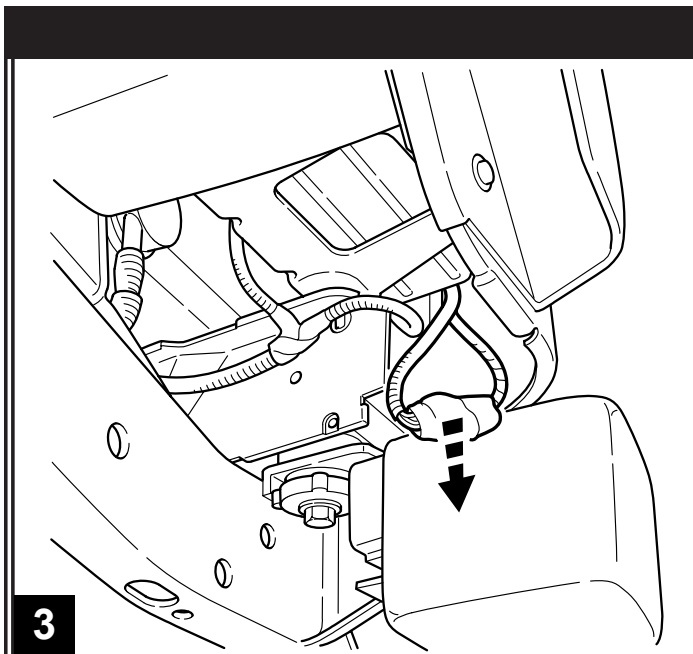

MOPAR®

JEEP WRANGLER

4-Way Trailer Tow Harness

9

10

11

12

13