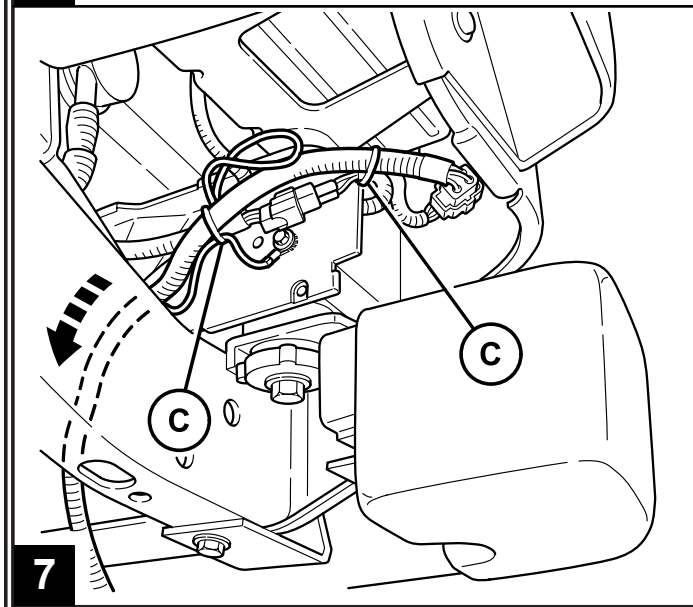

MOPAR®

JEEP WRANGLER

4-Way Trailer Tow Harness

9

10

11

12

13