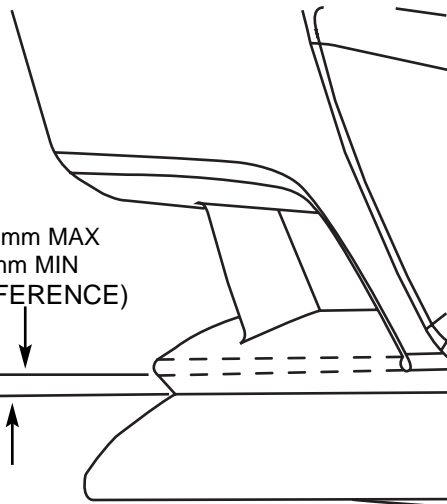

DODGE CHARGER

CHIN SPOILER

A X1

C

Ø ¼"
Ø 6.35

2