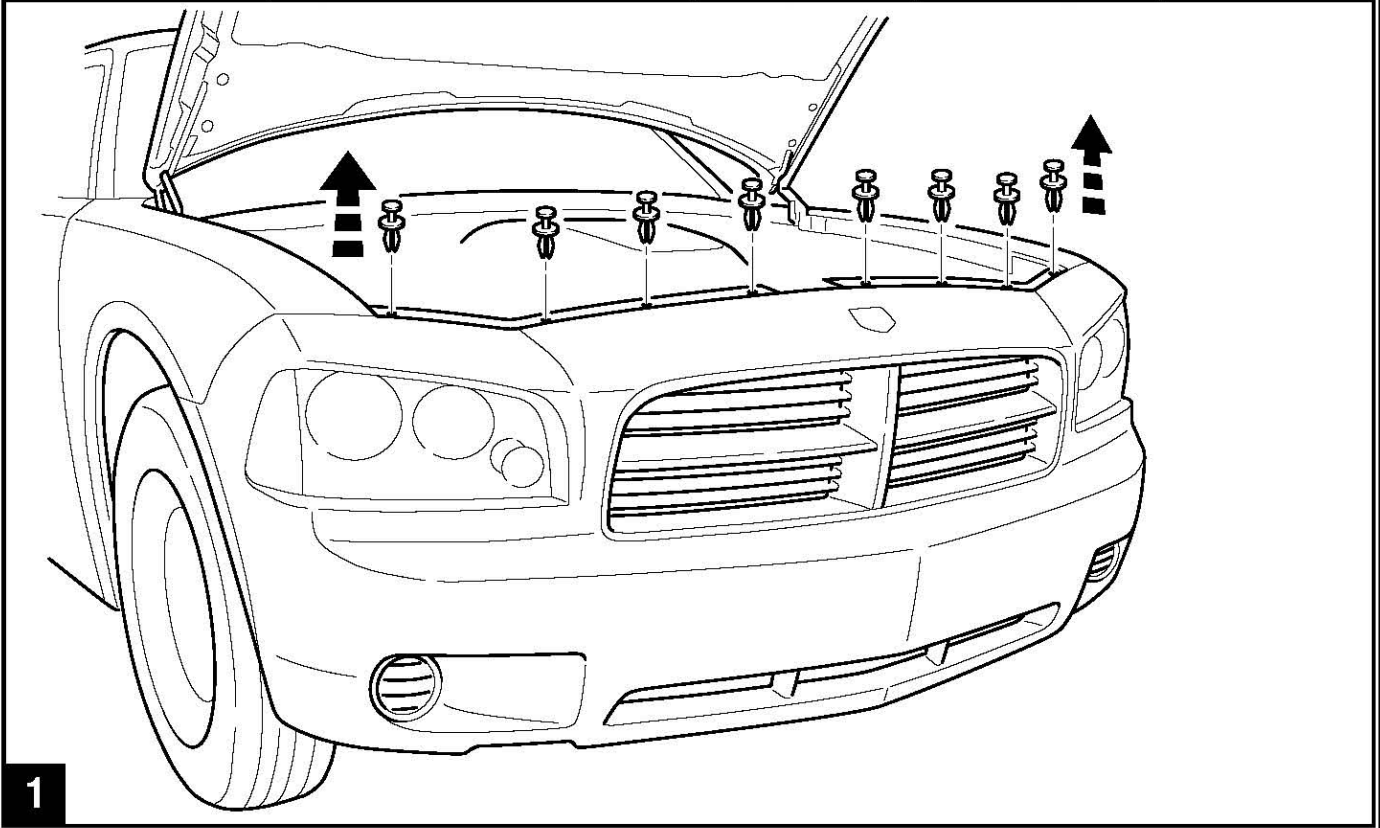

MOPAR®

DODGE CHARGER

Front Grille

10mm

2

7mm

3

4 - 6