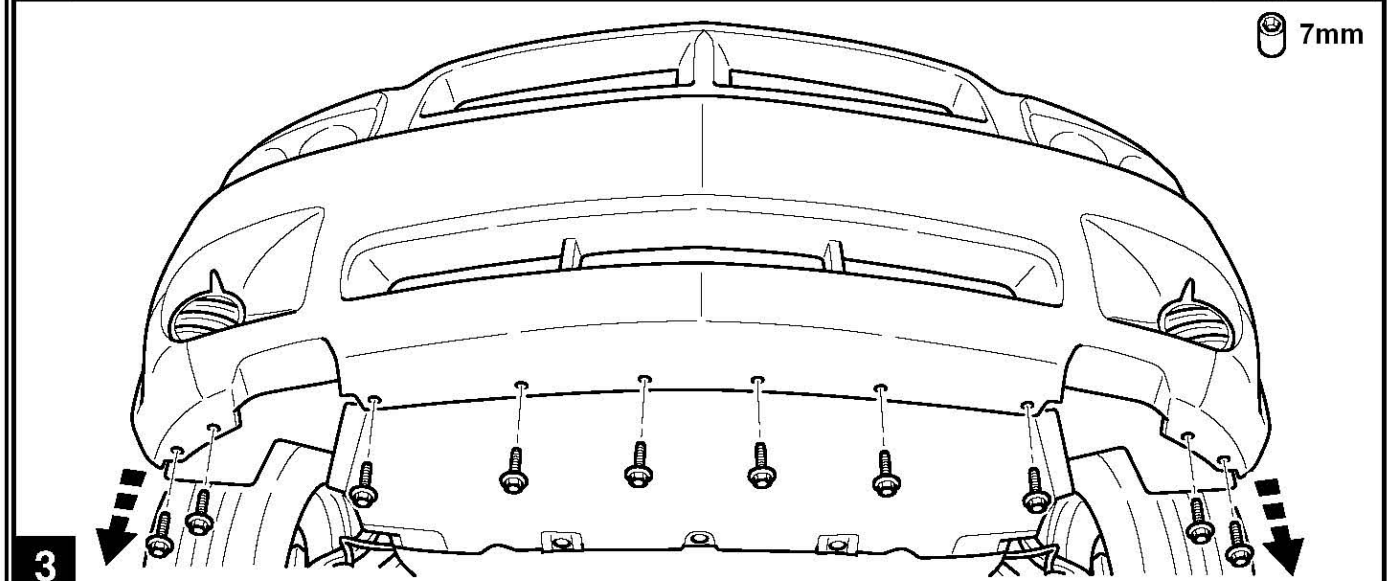

MOPAR®

DODGE CHARGER

Front Grille

10mm

2

7mm

3

4 - 6