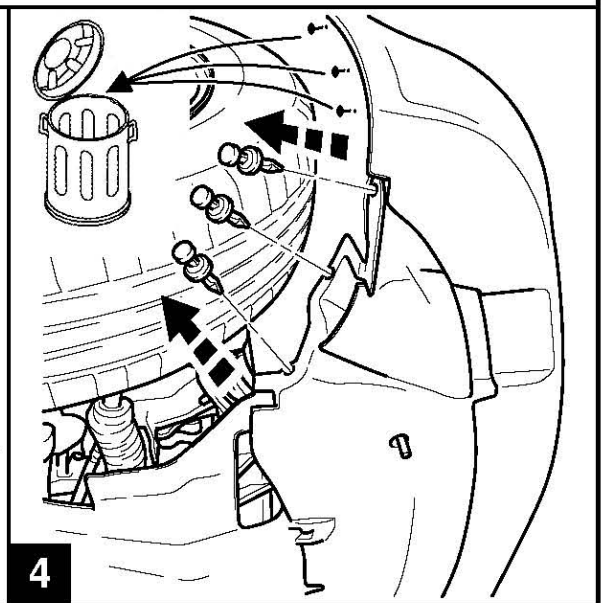

MOPAR®

DODGE CHARGER

Front Grille

10mm

2

7mm

3

4 - 6