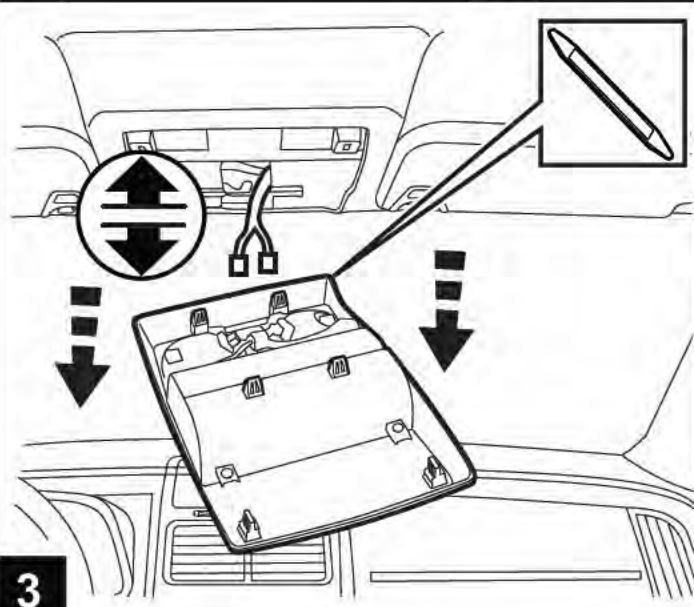

1

OPTIONAL REAR HVAC
OPTIONNEL ARRIÈRE HVAC
OPCIONAL INVERSO HVAC
HVAC POSTERIORE OPZIONALE
HINTERE LÜFTUNG (OPTIONAL)

2

3

4

OPTIONAL REAR HVAC
OPTIONNEL ARRIÈRE HVAC
OPCIONAL INVERSO HVAC
HVAC POSTERIORE OPZIONALE
HINTERE LÜFTUNG (OPTIONAL)

5