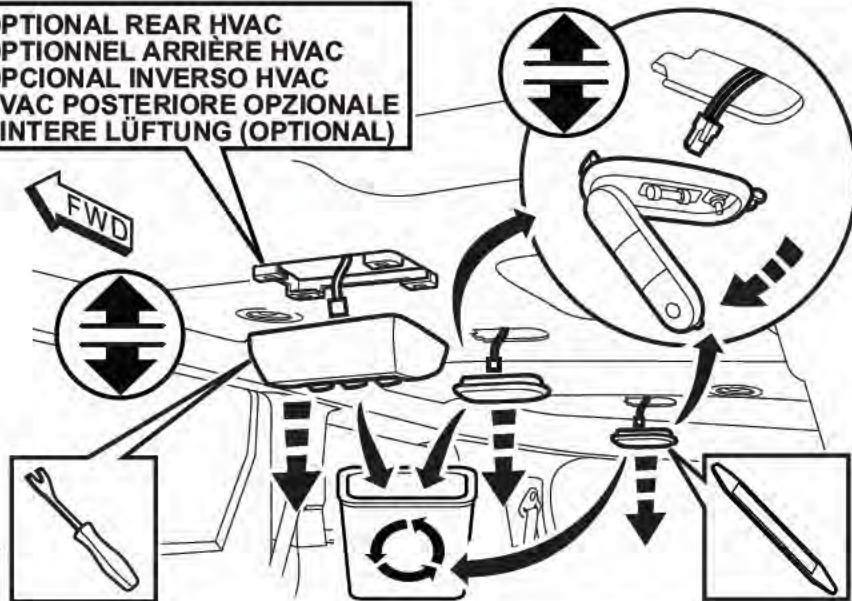

1

OPTIONAL REAR HVAC
OPTIONNEL ARRIÈRE HVAC
OPCIONAL INVERSO HVAC
HVAC POSTERIORE OPZIONALE
HINTERE LÜFTUNG (OPTIONAL)