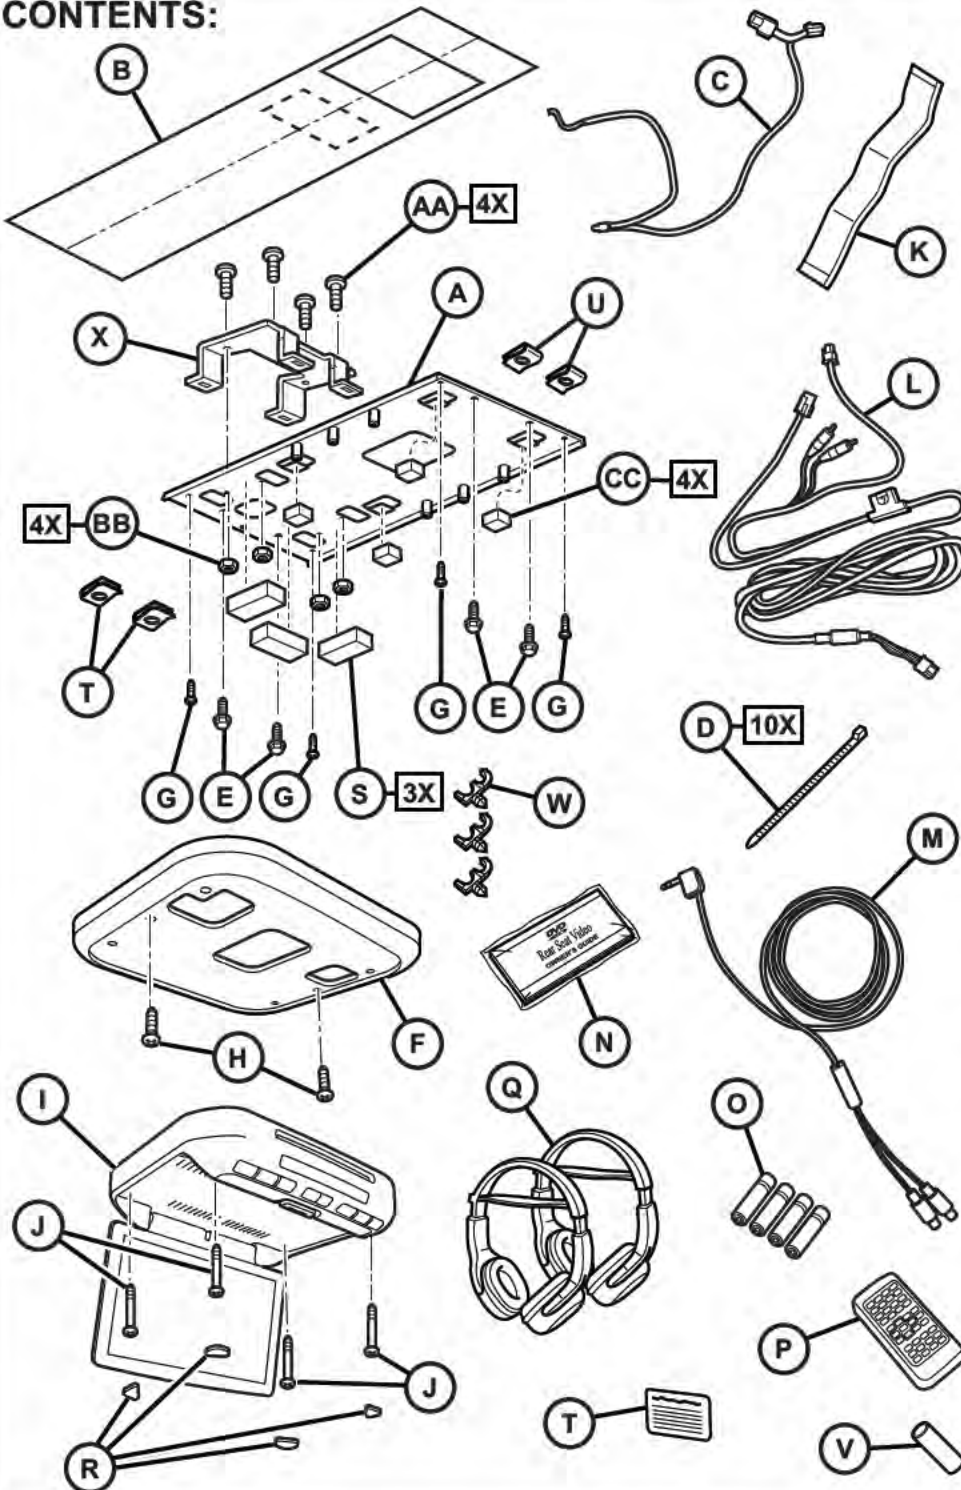

2009-2011MY DODGE JOURNEY

10" DVD VES KIT NON MOONROOF ONLY

TOOLS REQUIRED:

CONTENTS:

Item	Qty.	Description
(A)	1	Mounting Bracket
(B)	1	Template
(C)	1	T-Harness
(D)	10	Tie Straps
(E)	4	M6 Bolts
(F)	1	Shroud
(G)	4	Self-tapping Screws
(H)	2	Shroud Screws
(I)	1	10" DVD Unit
(J)	4	DVD Mounting Screws
(K)	1	Foam Tape
(L)	1	Wire Harness
(M)	1	Audio Cable
(N)	1	Owner's Manual
(O)	4	Batteries
(P)	1	DVD Remote Control
(Q)	2	Headphones
(R)	4	Screw Cover
(S)	3	Foam Strips
(T)	1	Mercury Warning Label
(U)	4	U-nuts
(V)	1	Shrink Wrap
(W)	2	Snap in clips
(X)	1	HVAC Bracket
(AA)	4	Screws
(BB)	4	Nuts
(CC)	4	Foam Pads

36

37

38

39

40

41

42

43

51

52

53

54

55

67

68

69